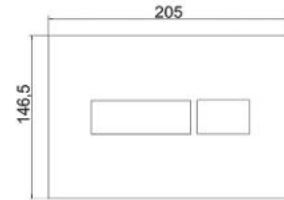

CONCEALED TANK WITH PUSH PLATE

سيفون مخفي مع ضغط

16.745.81.004

90.502.00.S021

CONCEALED TANK WITH PUSH PLATE

سيفون مخفي مع ضغط

- Product type : Concealed Tank
- Product code : JNK02 - DUAL FLUSH 3L & 6L
- Dimensions : L: 1054mm, W: 525mm, D: 100mm
- Cistern body material : Blow moulded HDPE
- Outlet diameter : Ø90
- Overall thickness : 100mm
- Tank thickness : 105mm thick tank body with foam
- Wall thickness : 160mm required
- Installation thickness : 145mm

FLUSH VALVE

سيفون ضغط ألماني

SC-FV01