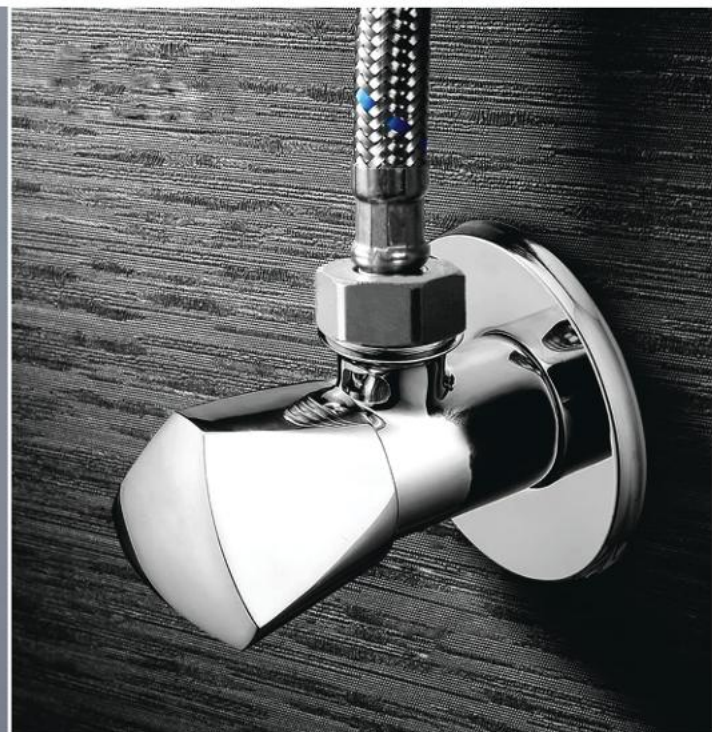

ANGLE VALVE **سكرو زاوية**
1/2" x 1/2" 1/2" x 1/2"

STONE سنتون
MADE IN EUROPE ألماني - صيني
SPAIN - GERMANY - CHINA

SCHMITT الماني
ARMATUREN GERMANY
MADE IN GERMANY

SCHMITT الماني
ARMATUREN GERMANY
MADE IN GERMANY

STONE سنتون
MADE IN EUROPE ألماني - صيني
SPAIN - GERMANY - CHINA

Bremen الماني
MADE IN GERMANY GERMANY

Bremen الماني
MADE IN GERMANY GERMANY