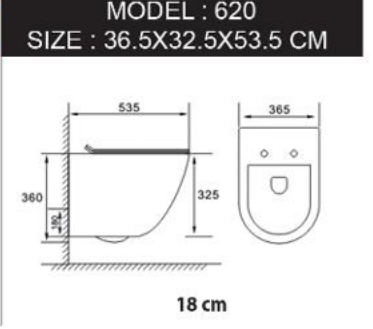

WALL HUNG WATER CLOSET   Made In China   **AOTC®**   صناعة صيني   **كرسي معلق**