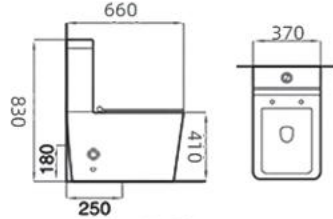

MODEL : 6228

Size: 30 CM

SYPHONIC ONE PIECE TOILET

MODEL : A-8869

Size: 25 CM

WASH DOWN ONE PIECE TOILET

MODEL : 6231

Size: 30 CM