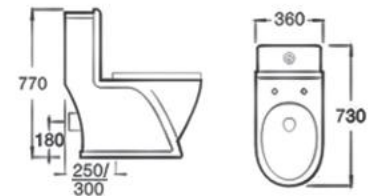

MODEL : A3934B

Size: 25/30 CM