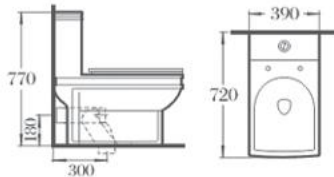

MODEL : 1718

Size: 25 /30 CM

WASH DOWN ONE PIECE TOILET