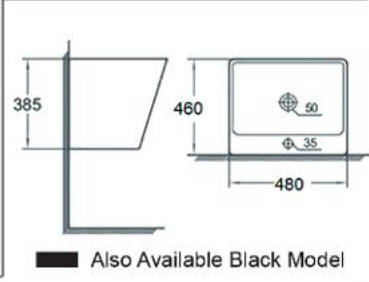

MODEL : 603  
SIZE : 55X49X38 CM

MODEL : 604  
SIZE : 53.5X49X36.5 CM

MODEL : 605  
SIZE : 48X46X38.5 CM

Also Available Black Model

MODEL : 606  
SIZE : 53.5X49X36.5 CM

Also Available Black Model

MODEL : 609  
SIZE : 57.5X47.5X45.5 CM