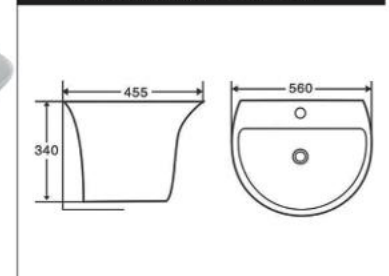

MODEL : 603  
SIZE : 55X49X38 CM

MODEL : 604  
SIZE : 53.5X49X36.5 CM

MODEL : 605  
SIZE : 48X46X38.5 CM

Also Available Black Model

MODEL : 606  
SIZE : 53.5X49X36.5 CM

Also Available Black Model

MODEL : 609  
SIZE : 57.5X47.5X45.5 CM

MODEL : 611  
SIZE : 57.5X47.5X45.5 CM

**WALL HUNG BASIN**      Made In China      **AOTC®**      صناعة صيني      **مغسلة معلق**

MODEL : G-822  
SIZE : 60X40X43 CM

MODEL : 001  
SIZE : 50X43.5X40 CM

MODEL : 002  
SIZE : 56X49.5X38 CM

MODEL : 003  
SIZE : 56X50.5X37.5 CM

MODEL : 5100C  
SIZE : 46X34X42.5 CM

MODEL : 481  
SIZE : 56X34X45.5 CM

MODEL : C2361R  
SIZE : 51.5X40X43.5 CM

MODEL : G-815  
SIZE : 56X38X47 CM

**WATER CLOSET (S-TRAP)**