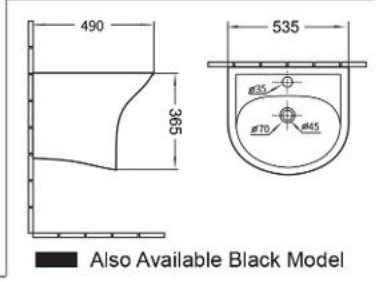

MODEL : 603  
SIZE : 55X49X38 CM

MODEL : 604  
SIZE : 53.5X49X36.5 CM

MODEL : 605  
SIZE : 48X46X38.5 CM

Also Available Black Model

MODEL : 606  
SIZE : 53.5X49X36.5 CM

Also Available Black Model

MODEL : 609  
SIZE : 57.5X47.5X45.5 CM