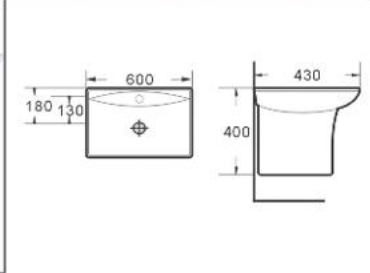

MODEL : G-822
SIZE : 60X40X43 CM

MODEL : 002
SIZE : 56X49.5X38 CM