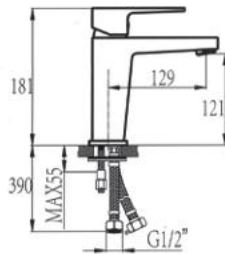

SET : FOCUS

SCHMITT
ARMATUREN
MADE IN GERMANY

صناعة الماني