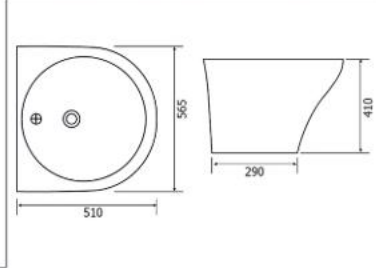

MODEL : AOWB-07W
SIZE : 56.5X51X41 CM

MODEL : AOWB-09W
SIZE : 53X46.5X42.5 CM