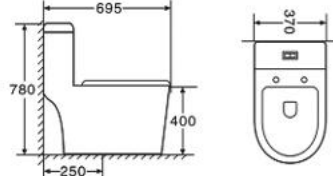

Size: 25/30 CM

WASH DOWN ONE PIECE TOILET

MODEL : 6224

Size: 25 CM

WASH DOWN ONE PIECE TOILET

MODEL : 6264

Size: 25 CM

WASH DOWN ONE PIECE TOILET