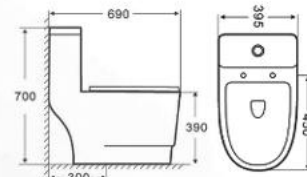

MODEL : 6228

Size: 30 CM

SYPHONIC ONE PIECE TOILET