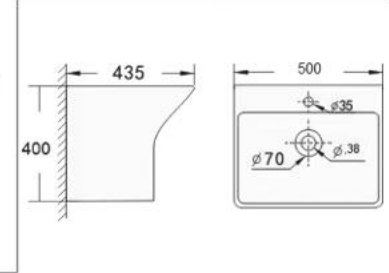

MODEL : 001
SIZE : 50X43.5X40 CM

MODEL : 003
SIZE : 56X50.5X37.5 CM