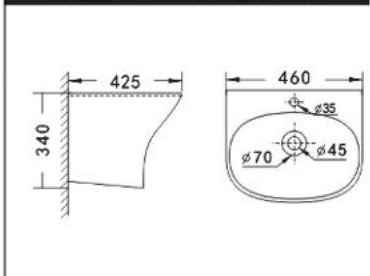

MODEL : C2361R
SIZE : 51.5X40X43.5 CM