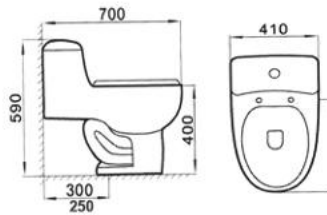

MODEL : A-P 1735

Size: 30 CM

WASH DOWN ONE PIECE TOILET

MODEL : 6299

Size: 25 CM

WASH DOWN ONE PIECE TOILET

MODEL : 9701

Size: 25/30 CM