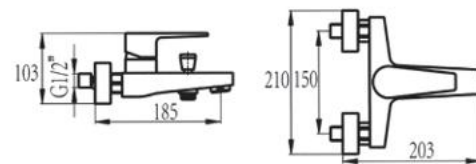

**7462-321**

**7464-321**

**7471-321**

**7460-321**

**7465-321**

**7466-321**

**SET : SMART**

**SCHMITT**  
ARMATUREN  
MADE IN GERMANY