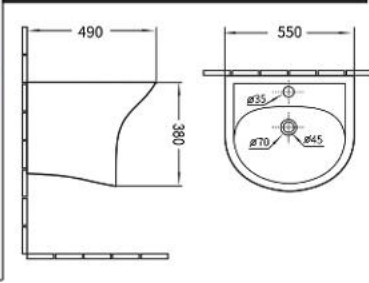

**WALL HUNG BASIN**

Made In China **AOTC®** **اوتس** **صناعة صيني**

**مغسلة معلق**

MODEL : AOWB-04W  
SIZE : 54X39X46.5 CM

MODEL : AOWB-07W  
SIZE : 56.5X51X41 CM

MODEL : AOWB-08W  
SIZE : 51X47X33.5 CM

MODEL : AOWB-09W  
SIZE : 53X46.5X42.5 CM

MODEL : 603  
SIZE : 55X49X38 CM

MODEL : 604  
SIZE : 53.5X49X36.5 CM

MODEL : 605  
SIZE : 48X46X38.5 CM

Also Available Black Model

MODEL : 606  
SIZE : 53.5X49X36.5 CM

Also Available Black Model

MODEL : 609  
SIZE : 57.5X47.5X45.5 CM