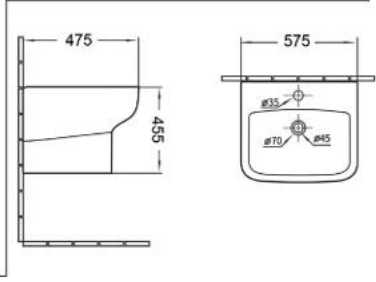

WALL HUNG BASIN

Made In China **AOTC®** **اوتس** **صناعة صيني**

مغسلة معلق

Also Available Black Model

Also Available Black Model