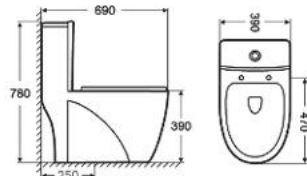

MODEL : 6224

Size: 25 CM

WASH DOWN ONE PIECE TOILET