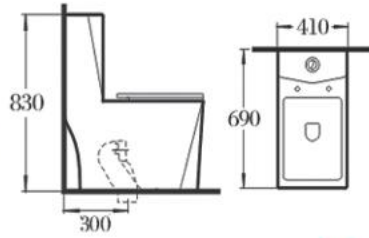

MODEL : A-P 1735

Size: 30 CM

WASH DOWN ONE PIECE TOILET