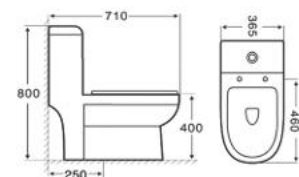

MODEL : 6171

Size: 25/30 CM

WASH DOWN ONE PIECE TOILET