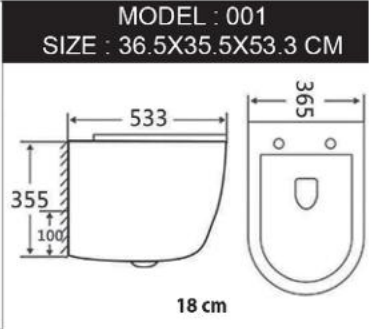

WALL HUNG WATER CLOSET   Made In China   **AOTC®**   صناعة صيني   **كرسي معلق**