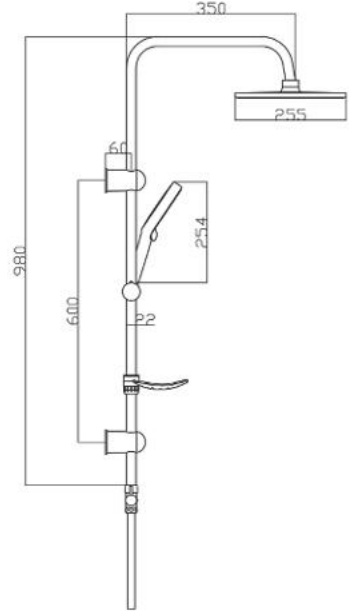

## عمود دش ثقيل

BR - 301- SC

BR - 301 - SB  
Also Available Black Model

BR - 301- RC

BR - 301 - RB  
Also Available Black Model