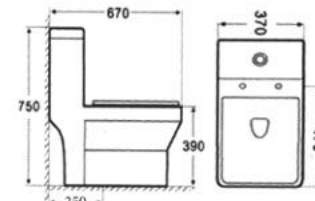

MODEL : 6184

Size: 25 CM

SYPHONIC ONE PIECE TOILET