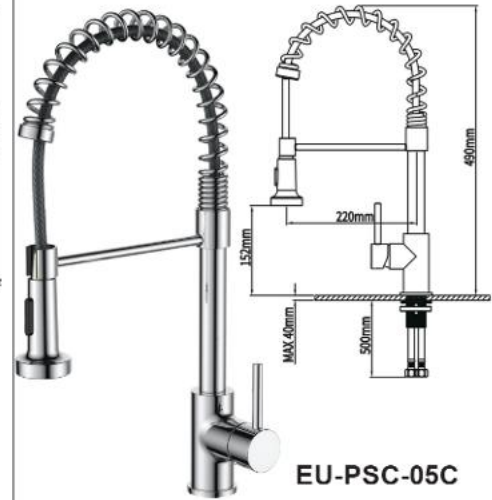

# خلاط مجلي أرضي

EU-PSC-03C

Black Model  
EU-PSC-03B

EU-PSC-04C

Black Model  
EU-PSC-04B

EU-PSC-05C

Black Model  
EU-PSC-05B

CR - 145 - 3