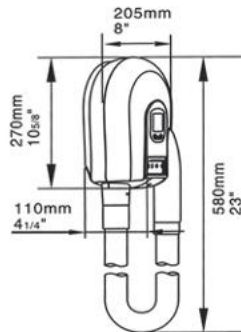

HAND DRYER   Made In China   **AOTC®**   صناعة صيني   **مجفف يد**