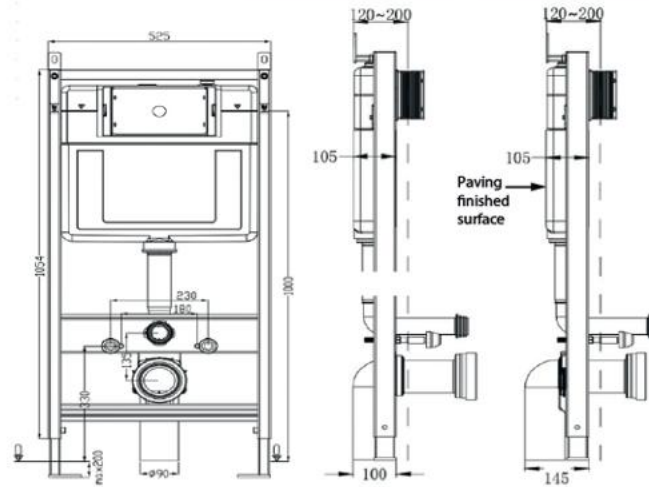

## CONCEALED TANK WITH PUSH PLATE

سيفون مخفي مع ضغط

- Product type : Concealed Tank
- Product code : JNK02 - DUAL FLUSH 3L & 6L
- Dimensions : L: 1054mm, W: 525mm, D: 100mm
- Cistern body material : Blow moulded HDPE
- Outlet diameter : Ø90
- Overall thickness : 100mm
- Tank thickness : 105mm thick tank body with foam
- Wall thickness : 160mm required
- Installation thickness : 145mm