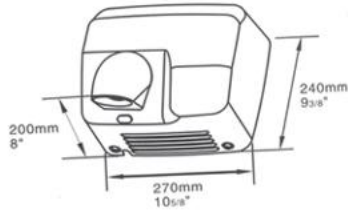

HAND DRYER   Made In China   **AOTC®**   صناعة صيني   **مجفف يد**

JDT - 102 - S.S   حساس

Voltage : 220V - 60Hz
Rated Power : 2500W

JDT - 102 B - S.S   ضغط

Voltage : 220V - 60Hz
Rated Power : 2500W

M-6666 - S.S   حساس

Voltage : 220V - 60Hz
Rated Power : 2500W

HAND DRYER   Made In China   **AOTC®**   صناعة صيني   **مجفف يد**

JDT-301

Voltage : 220V - 60Hz
Rated Power : 1500W