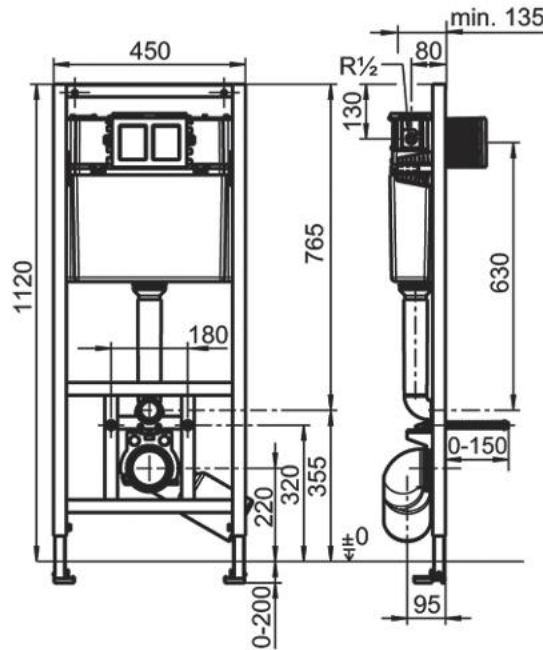

CONCEALED TANK WITH PUSH PLATE

سيفون مخفي مع ضغط

16.745.81.004

90.502.00.S021