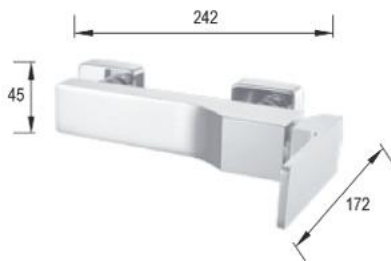

SET : SHARP

SCHMITT
ARMATUREN
MADE IN GERMANY

صناعة الماني

7262-329

7272-329

7271-329

7260-329

7297-329