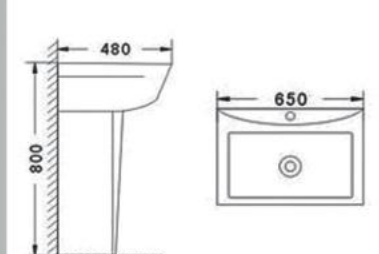

MODEL : 170W  
SIZE : 85X38X44 CM

MODEL : 213  
SIZE : 83X40X51 CM

MODEL : 216  
SIZE : 86X43.5X54.5 CM

MODEL : 217  
SIZE : 84X47X60.5 CM

MODEL : LN3101A  
SIZE : 55/65/70X53X59 CM

MODEL : 2361-R  
SIZE : 80X48X65 CM

MODEL : 603  
SIZE : 55X49X38 CM

MODEL : 604  
SIZE : 53.5X49X36.5 CM

MODEL : 605  
SIZE : 48X46X38.5 CM

Also Available Black Model

MODEL : 606  
SIZE : 53.5X49X36.5 CM

Also Available Black Model

MODEL : 609  
SIZE : 57.5X47.5X45.5 CM