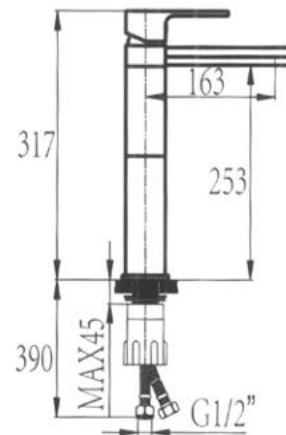

SET : SMART

SCHMITT
ARMATUREN
MADE IN GERMANY

صناعة الماني

7032-429

7072-429

7060-429

7061-429

7082-429

7097-429

● Black

7065-429

● Black

7066-429