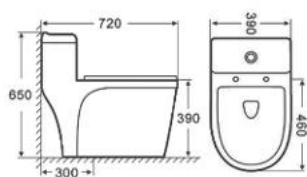

MODEL : 6228

Size: 30 CM

SYPHONIC ONE PIECE TOILET

MODEL : A-8869

Size: 25 CM

WASH DOWN ONE PIECE TOILET

MODEL : 6231

Size: 30 CM