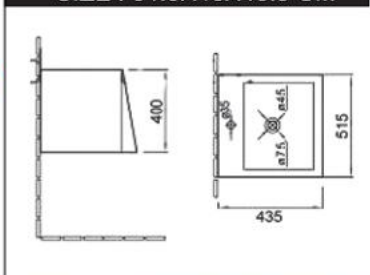

MODEL : 003  
SIZE : 56X50.5X37.5 CM

MODEL : 5100C  
SIZE : 46X34X42.5 CM

MODEL : 481  
SIZE : 56X34X45.5 CM

MODEL : C2361R  
SIZE : 51.5X40X43.5 CM

MODEL : G-815  
SIZE : 56X38X47 CM

**WATER CLOSET (S-TRAP)**