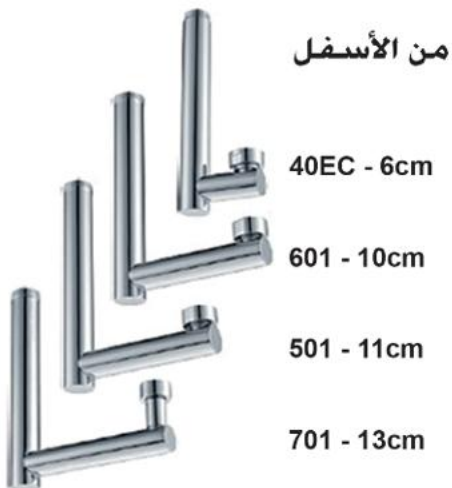

من الأسفل

40EC - 6cm

601 - 10cm

501 - 11cm

701 - 13cm

70A - 10-15cm

مستقيمة