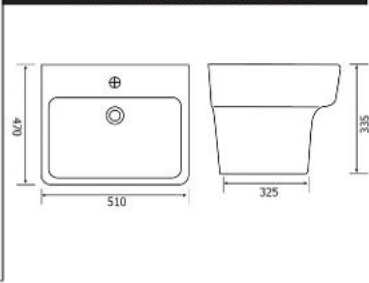

MODEL : 603
SIZE : 55X49X38 CM