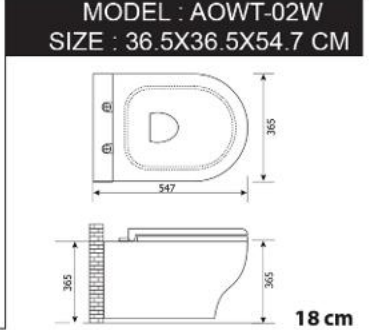

WALL HUNG WATER CLOSET   Made In China   **AOTC®**   صناعة صيني   **كرسي معلق**