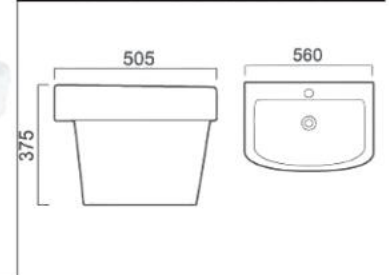

MODEL : 481
SIZE : 56X34X45.5 CM