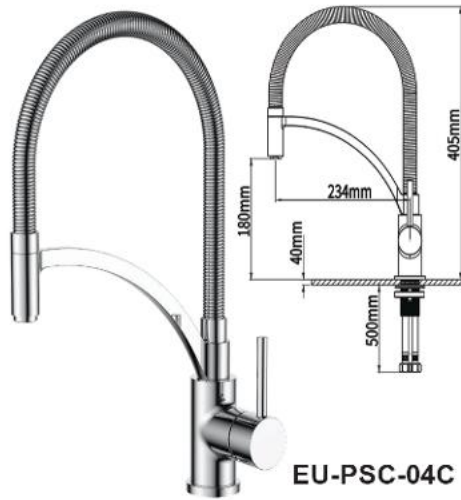

# خلاط مجلي أرضي

EU-PSC-03C

Black Model  
EU-PSC-03B

EU-PSC-04C

Black Model  
EU-PSC-04B

EU-PSC-05C

Black Model  
EU-PSC-05B

CR - 145 - 3