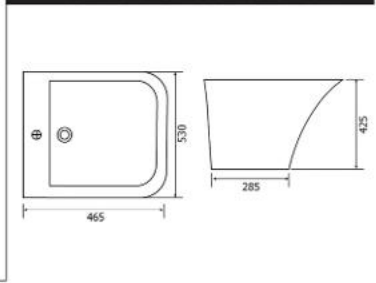

MODEL : 603  
SIZE : 55X49X38 CM

MODEL : 604  
SIZE : 53.5X49X36.5 CM

MODEL : 605  
SIZE : 48X46X38.5 CM

Also Available Black Model

MODEL : 606  
SIZE : 53.5X49X36.5 CM

Also Available Black Model

MODEL : 609  
SIZE : 57.5X47.5X45.5 CM