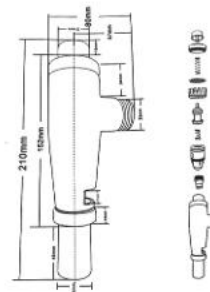

FLUSH VALVE

سيفون ضغط ألماني