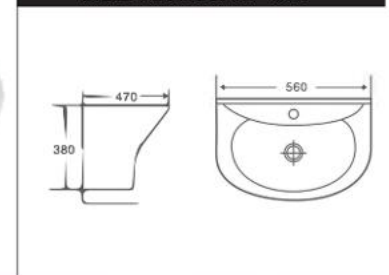

MODEL : 003  
SIZE : 56X50.5X37.5 CM

MODEL : 5100C  
SIZE : 46X34X42.5 CM

MODEL : 481  
SIZE : 56X34X45.5 CM

MODEL : C2361R  
SIZE : 51.5X40X43.5 CM

MODEL : G-815  
SIZE : 56X38X47 CM

**WATER CLOSET (S-TRAP)**