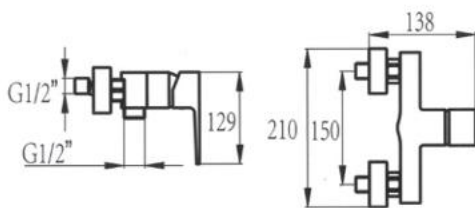

SET : FOCUS

SCHMITT
ARMATUREN
MADE IN GERMANY

صناعة الماني

7460-321