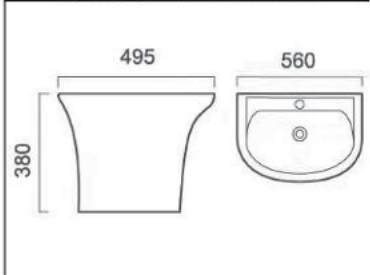

MODEL : 603  
SIZE : 55X49X38 CM

MODEL : 604  
SIZE : 53.5X49X36.5 CM

MODEL : 605  
SIZE : 48X46X38.5 CM

Also Available Black Model

MODEL : 606  
SIZE : 53.5X49X36.5 CM

Also Available Black Model

MODEL : 609  
SIZE : 57.5X47.5X45.5 CM

MODEL : 611  
SIZE : 57.5X47.5X45.5 CM

**WALL HUNG BASIN**      Made In China      **AOTC®**      صناعة صيني      **مغسلة معلق**

MODEL : G-822  
SIZE : 60X40X43 CM

MODEL : 001  
SIZE : 50X43.5X40 CM

MODEL : 002  
SIZE : 56X49.5X38 CM

MODEL : 003  
SIZE : 56X50.5X37.5 CM

MODEL : 5100C  
SIZE : 46X34X42.5 CM

MODEL : 481  
SIZE : 56X34X45.5 CM

MODEL : C2361R  
SIZE : 51.5X40X43.5 CM

MODEL : G-815  
SIZE : 56X38X47 CM

**WATER CLOSET (S-TRAP)**