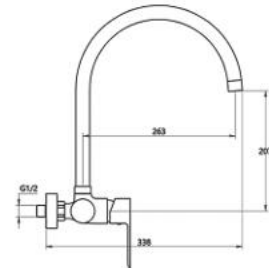

SET : AXEL

SCHMITT
ARMATUREN
MADE IN GERMANY

صناعة الماني