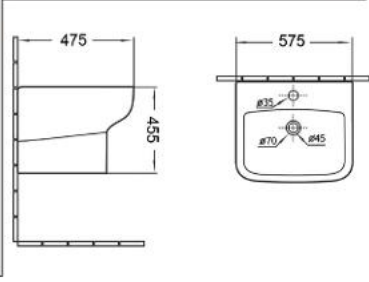

MODEL : 603  
SIZE : 55X49X38 CM

MODEL : 604  
SIZE : 53.5X49X36.5 CM

MODEL : 605  
SIZE : 48X46X38.5 CM

Also Available Black Model

MODEL : 606  
SIZE : 53.5X49X36.5 CM

Also Available Black Model

MODEL : 609  
SIZE : 57.5X47.5X45.5 CM