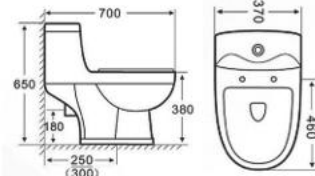

MODEL : 6052

Size: 25/30 CM

WASH DOWN ONE PIECE TOILET