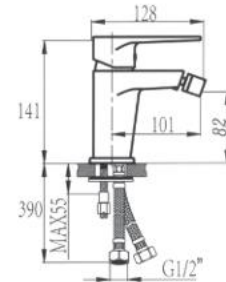

SET : FOCUS

SCHMITT
ARMATUREN
MADE IN GERMANY

صناعة الماني

7464-321