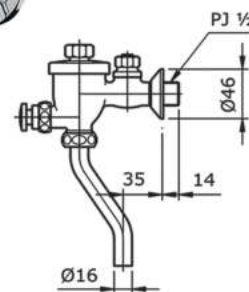

T60RN

Product Name : Urinal Flush Valve
Min Water Pressure : 0.05 MPa
Max Water Pressure : 0.75 MPa
Flow Rate : 15.0 Lpm
Made in : STI - Indonesia