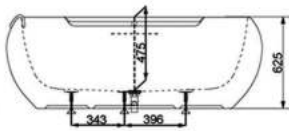

المميزات :

- تصميم على شكل صدفة فريد ومبتكر وغير تقليدي.
- مادة اللؤلؤ تضيء لمعاناً طبيعياً ساحراً.
- سطح غير قابل للانزلاق للاستخدام الآمن.
- مخددة قابلة للإزالة لسهولة التركيب.

PJY1604HPWE#MGI

Product Name : Reinforced Marble Free Standing Bathtub with Hand Grip
Capacity : 450L
Size : W:1650W X D:1650D X H:625 (mm)