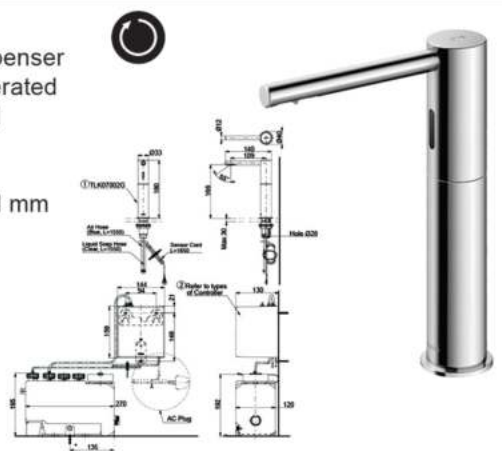

AUTO SOAP DISPENSER

TOTO

TLK07001G

Automatic Soap Dispenser
AC : 100 - 240V Operated
Soap Volume : 1.2ml
Tank Capacity : 3L
Soap Type : Foam
40W X 140D X 77H mm

DSE101EP Short

Automatic Soap Dispenser
AC : 100 - 240V Operated
Soap Volume : 0.8ml - 1.2ml
Tank Capacity : 1500ml
Soap Type : Liquid
41W X 131D X 114H mm

Another Model Available :
DSE101KP : Battery Operated

TLK07002G

Automatic Soap Dispenser
AC : 100 - 240V Operated
Soap Volume : 1.2ml
Tank Capacity : 3L
Soap Type : Foam
40W X 140D X 180H mm

DSE102EP Semi Tall

Automatic Soap Dispenser
AC : 100 - 240V Operated
Adapter Plug : Type "BF"
Soap Volume : 0.8 ~ 1.2ml
Tank Capacity : 1500 ml
Soap Type : Liquid
36W X 131D X 157H mm

TLK08001G

Automatic Soap Dispenser
AC : 100 - 240V Operated
Soap Volume : 1.2ml
Tank Capacity : 3L
Soap Type : Foam
38W X 140D X 83H mm

DSE103EP Tall

Automatic Soap Dispenser
AC : 100 - 240V Operated
Adapter Plug : Type "BF"
Soap Volume : 0.8 ~ 1.2ml
Tank Capacity : 1500 ml
Soap Type : Liquid
36W X 131D X 242H mm

TLK08002G

Automatic Soap Dispenser
AC : 100 - 240V Operated
Soap Volume : 1.2ml
Tank Capacity : 3L
Soap Type : Foam
38W X 140D X 186H mm

TLK09001G

Automatic Soap Dispenser
AC : 100 - 240V Operated
Soap Volume : 1.2ml
Tank Capacity : 1L
Soap Type : Foam
48W X 134D X 130H mm

Click or Scan QR CODE view product Details

Click watch Product Details

انقر أو امسح QR CODE لعرض تفاصيل المنتج

انقر لمشاهدة تفاصيل المنتج