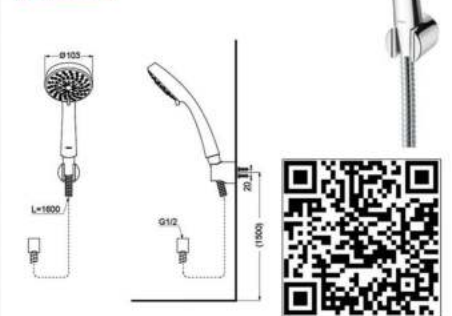

TBW01010D

Wall-Hung Hand Shower *4
(3 Modes)

*4 Safety Design Resin Hanger

TBW01018B

Hand Shower Set
(w/ Hand Shower, Hose & Holder)
(5 Modes)

TBW01014T

Wall Outlet

TBW01016B