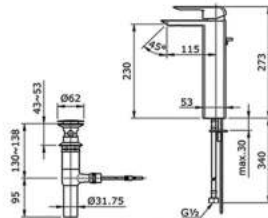

TX116LKBR - SA

Single lever Lavatory Faucet for Tall Vessel
W/ Pop-Up Waste
Spout Opening
Distance :
Height : 230 mm
Length : 115 mm