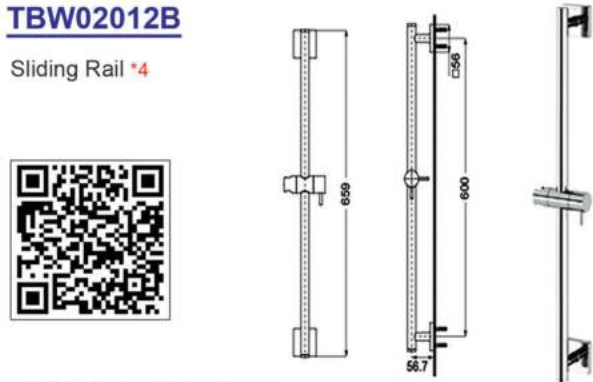

TBW02012B

Sliding Rail *4

*4 Safety Design Resin Hanger