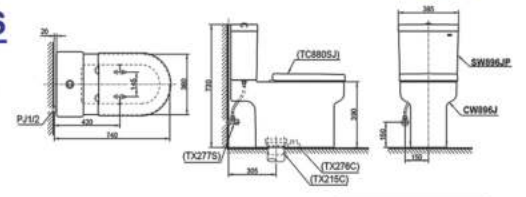

C320E1#W

Close Coupled Toilet
 Flush System : Siphon
 Bowl Shape : Elongated
 Rough-In : 180mm (P-Trap)
 305mm (S-Trap)
 Seat & Cover : TC385VS
 Size : 379W X 695D X 763H mm

CW896JWS

Close Couple Toilet
 Flush system : Wash Down
 Water Use : 4.5 / 3 L
 Bowl Shape : D-Shape
 Rough-In : 305mm (S-Trap)
 Seat & Cover : TC880SJ
 Size : 385W X 740D X 730H mm