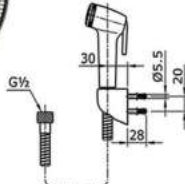

THX20MCRB_SA

Shower Spray (Chrome)