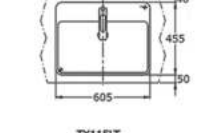

LW631JW

Console Lavatory
710W x 410D x 125H mm

LW587JWF

Round Under Counter Lavatory
539W x 437D x 190H mm

LW951CJ TOJA

Console Lavatory
605W x 455D x 100H mm

L548

Round Under Counter Lavatory
600W x 420D x 215H mm