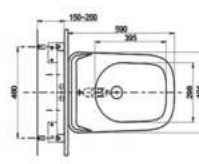

BW274JWS ALISEI

Wall Hung Bidet w/ Invisible Fixing Kit
 Bowl Shape : Square Elongated
 Size : 404W x 590D x 325H mm

CW522ME5UNW1

Wall Hung Toilet
 Flush System : TORNADO (4.5/3L)
 Bowl Shape : Square Elongated
 Rough-in : 180 mm (P-Trap)
 Seat & Cover : TC512A (Made in Germany)
 Size : 380W x 580D x 335H mm
 with CEFIONTECT