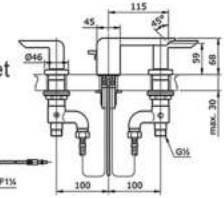

TX119LKBR - SA

2 Handle Lavatory Faucet
(3 Holes)
W/ Pop-Up Waste
Spout Opening
Distance :
Height : 59 mm
Length : 115 mm