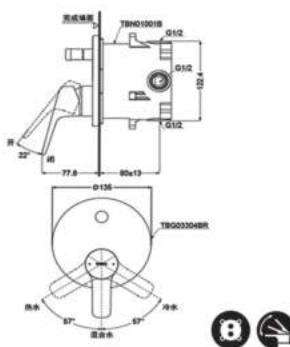

TBG03304B

Single Lever Bath & Shower Mixer
W/ Diverter *Need TBN01001D