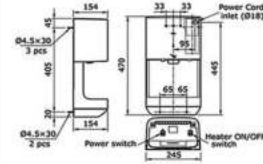

TYC322W

Product name : High Speed Hand Dryer with Drain Tank
Air Heater : On / Off - Drying Time : 5 - 9 Sec
Power : AC 220 - 240V
Weight : 3kg - Material : Aluminium
Size : 245W X 134D X 226H mm