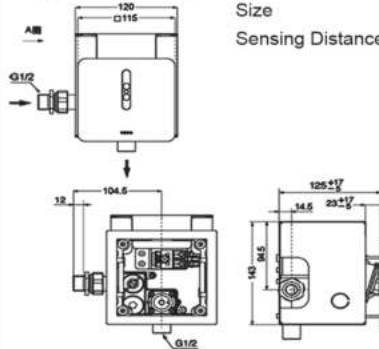

DUE126UK

Product Name : In-wall Sensor Urinal Flush Valve
Flush System : Sensor /
Flush Volume : 0.5L
Power Source : "DC" Battery
Panel Material : Stainless steel panel
Water Pressure : 0.05MPa ~ 0.75MPa
Size : 115W X 7D X 115H mm
Sensing Distance : 800mm away from the front of inductive window