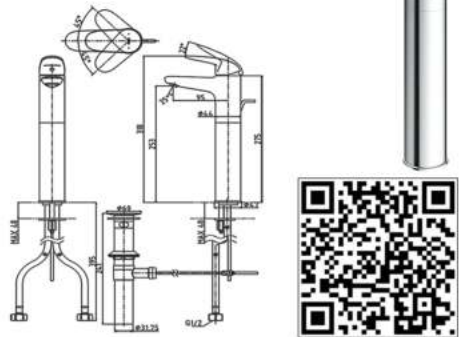

TLS03305D

Single Lever Washbasin Faucet (Tall Vessel) With Pop-Up