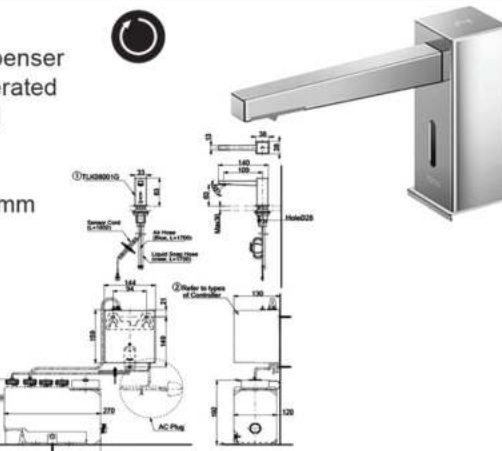

TLK08001G

Automatic Soap Dispenser
AC : 100 - 240V Operated
Soap Volume : 1.2ml
Tank Capacity : 3L
Soap Type : Foam
38W X 140D X 83H mm