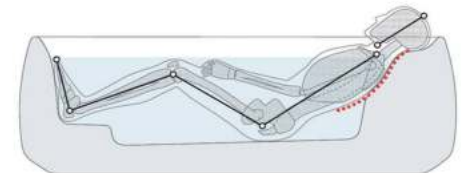

RECLINE COMFORT

Nestled in comfort feel your body and mind release into a state of tranquility :

The weight of the head releases into the headrest the body receives the sensation of a comforting embrace. The natural S-curve of the spine is maintained all along the neck and down the back, encouraging deep release. This position provides a deep sensation of ease and tranquility. It is a bathing experience that brings relaxation beyond expectations.

الراحة : يجعل جسدك وعقلك في حالة من الهدوء

ينتشر وزن الرأس في مسند الرأس ويستعيد الجسم الإحساس باحتضان مريح . ويتم الحفاظ على الانحناء الطبيعي للعمود الفقري على طول العنق وأسفل الظهر. مما يشجع على إطلاق عميق ، ويوفر هذا الوضع إحساسا عميقا بالراحة. والهدوء. إنها تجربة الاستحمام التي تجلب الاسترخاء إلى ما هو أبعد من التوقعات.

Click or Scan QR CODE view product Details

Click watch Product Details

انقر أو امسح QR CODE لعرض تفاصيل المنتج

انقر لمشاهدة تفاصيل المنتج