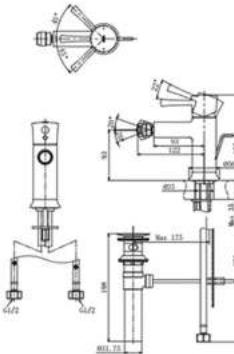

Single Lavatory Faucet
With Pop Up(Tall)

TBS02302B

Exposed Mixing Faucet
(bath & Shower)

TBS02301B

Exposed Mixing Faucet Shower

TRS02301D

Single lever Bidet Faucet.

TLS02307D