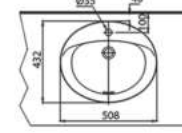

LW952J TOJA

Console Lavatory
570W X 355D X 100H mm

L501CE

Round Self Rimming Lavatory
508W x 432D x 25H mm

L710CTRE

Console Lavatory
500W X 450D X 135H mm

Click or Scan QR CODE view product Details

Click watch Product Details