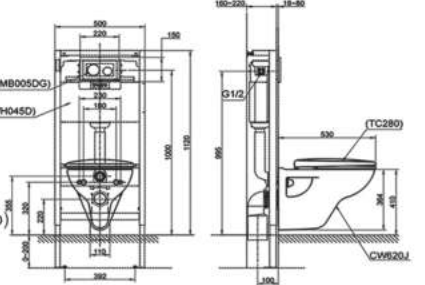

CW620NJ

Wall Hung Toilet
Flush system : Wash Down
Bowl Shape : Elongated
Rough-in : H=180mm (P-Trap)
Seat & Cover : TC505S
Size : 360W X 530D X 364H mm

Click or Scan QR CODE view product Details

Click watch Product Details

انقر أو امسح QR CODE لعرض تفاصيل المنتج

انقر لمشاهدة تفاصيل المنتج