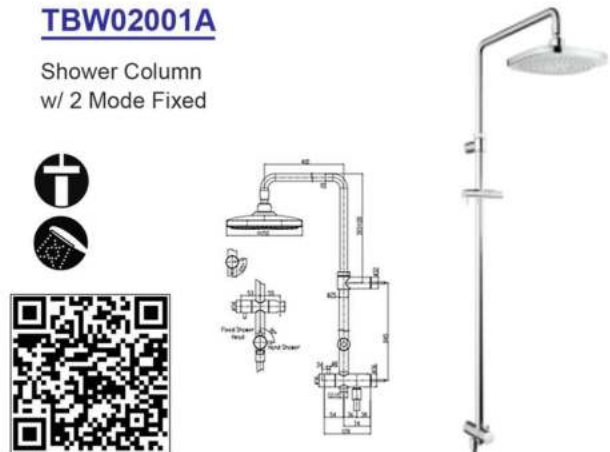

TBW02001A

Shower Column w/ 2 Mode Fixed

Active Wave

Heat Protect

Safety Thermo

Click or Scan QR CODE view product Details

Click watch Product Details

انقر أو امسح QR CODE لعرض تفاصيل المنتج

انقر لمشاهدة تفاصيل المنتج