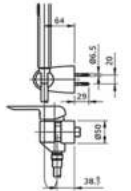

TX474SKV1BR

Single lever - Bath & Shower Mixer