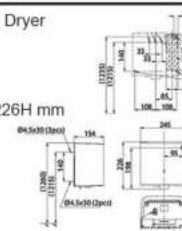

TYC322M

Product name : High Speed Hand Dryer
Air Heater : On / Off
Drying Time : 5 - 9 Sec
Power : AC 220 - 240V
Size : 245W X 134D X 226H mm
Weight : 3kg
Material : Aluminium