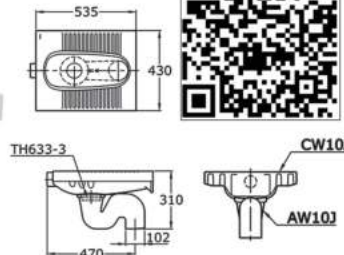

URINAL

Click or Scan QR CODE view product Details

Click watch Product Details

انقر أو امسح QR CODE لعرض تفاصيل المنتج

انقر لمشاهدة تفاصيل المنتج