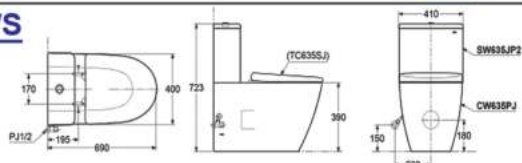

CW635PJWS

Close Coupled Toilet
Flush System : Wash Down
Bowl Shape : Elongated
Rough-In : 180mm (P-Trap)
250mm (S-Trap)
Seat & Cover : TC635SJ
Size : 400W X 690D X 723H mm

Matching Socket : THX 918