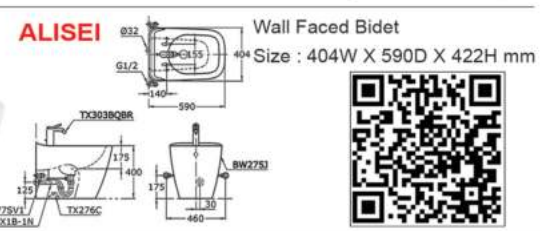

BW275J

Wall Faced Bidet
Size : 404W X 590D X 422H mm

Click or Scan QR CODE view product Details

Click watch Product Details

انقر أو امسح QR CODE لعرض تفاصيل المنتج

انقر لمشاهدة تفاصيل المنتج