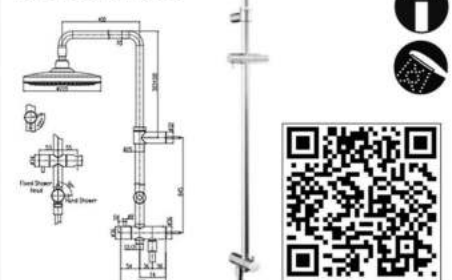

Warm Spa

Comfort Wave

Active Wave

Heat Protect

Safety Thermo

Click or Scan QR CODE view product Details

Click watch Product Details

انقر أو امسح QR CODE لعرض تفاصيل المنتج

انقر لمشاهدة تفاصيل المنتج