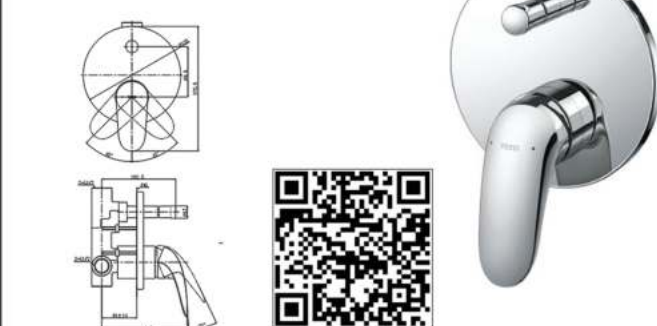

TBS03304B

Exposed Mixing Faucet (Shower Mixer)