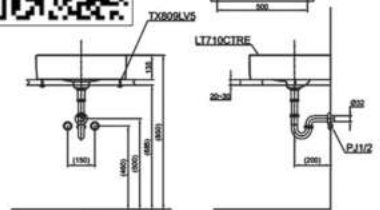

LW952J TOJA

Console Lavatory
570W X 355D X 100H mm

L501CE

Round Self Rimming Lavatory
508W x 432D x 25H mm

L710CTRE

Console Lavatory
500W X 450D X 135H mm

Click or Scan QR CODE view product Details

Click watch Product Details