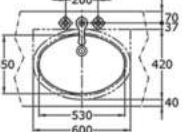

LW631JW

Console Lavatory
710W x 410D x 125H mm

LW587JWF

Round Under Counter Lavatory
539W x 437D x 190H mm

LW951CJ TOJA

Console Lavatory
605W x 455D x 100H mm

L548

Round Under Counter Lavatory
600W x 420D x 215H mm