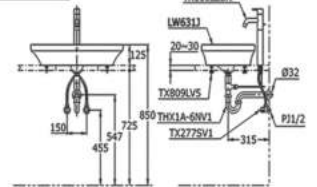

LAVATORY

TOTO

LW651JK1

LW630JW

LW569MT1

LW631JW

LW587JWF

LW951CJ TOJA

L548

LW952J TOJA

L501CE

L710CTRE

Click or Scan QR CODE view product Details

Click watch Product Details

انقر أو امسح QR CODE لعرض تفاصيل المنتج

انقر لمشاهدة تفاصيل المنتج