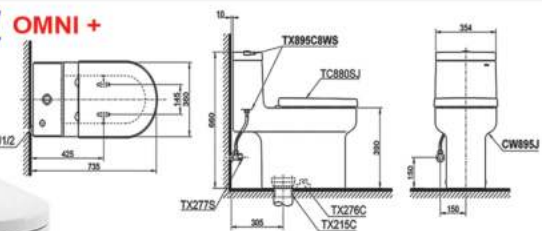

CW895JW OMNI +

One-Piece Toilet
Flush system : Wash Down
Water Use : 4.5 / 3 L
Bowl Shape : Elongated
Rough-In : 305mm (S-Trap)
Seat & Cover : TC880SJ
Size : 360W X 720D X 660H mm