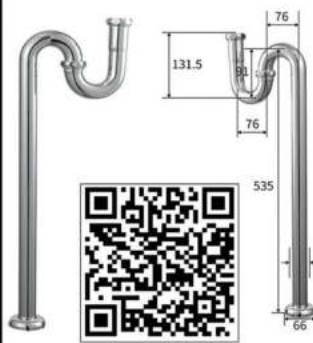

DL501SR S-TRAP