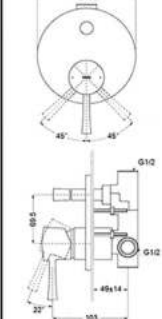

TBS02304B

Concealed Shower Mixer
(with Valve)