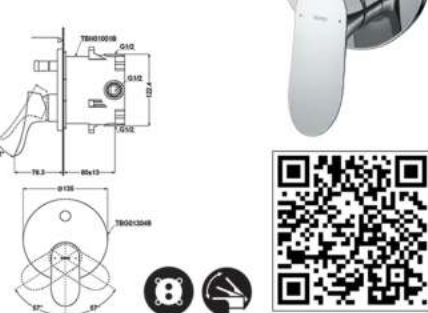

TBG01304B

Concealed Bath & Shower Mixer with Diverter
*Need TBN01001D