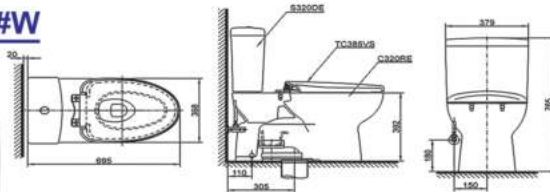

Matching Socket : TCP 16

CW895JW OMNI +

One-Piece Toilet
 Flush system : Wash Down
 Water Use : 4.5 / 3 L
 Bowl Shape : Elongated
 Rough-In : 305mm (S-Trap)
 Seat & Cover : TC880SJ
 Size : 360W X 720D X 660H mm

C320E1#W

Close Coupled Toilet
 Flush System : Siphon
 Bowl Shape : Elongated
 Rough-In : 180mm (P-Trap)
 305mm (S-Trap)
 Seat & Cover : TC385VS
 Size : 379W X 695D X 763H mm

CW896JWS

Close Couple Toilet
 Flush system : Wash Down
 Water Use : 4.5 / 3 L
 Bowl Shape : D-Shape
 Rough-In : 305mm (S-Trap)
 Seat & Cover : TC880SJ
 Size : 385W X 740D X 730H mm