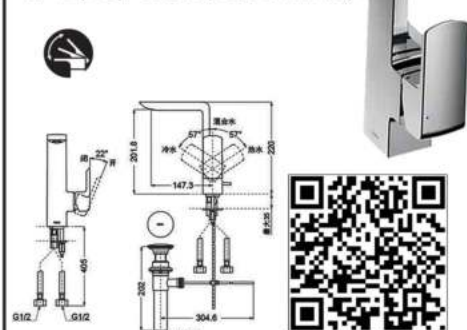

TLG02310D

Wall Mounted Lavatory Faucet
(Short Spout)

TLG02311DA

Wall Mounted Lavatory Faucet
(Long Spout)

TLG02309D

Single lever Lavatory Faucet
W/ Pop-Up Waste (Side Handle)

TBG02303BA

Single Lever Shower Mixer
***Need TBN01001D**