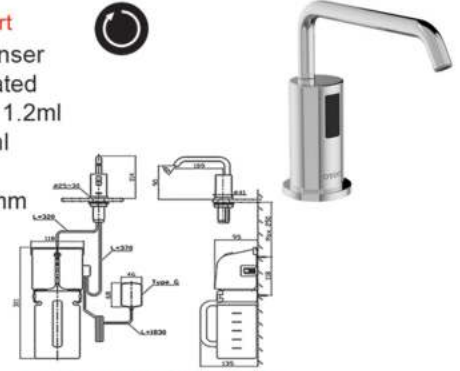

DSE101EP Short

Automatic Soap Dispenser
AC : 100 - 240V Operated
Soap Volume : 0.8ml - 1.2ml
Tank Capacity : 1500ml
Soap Type : Liquid
41W X 131D X 114H mm

Another Model Available :
DSE101KP : Battery Operated

TLK07002G

Automatic Soap Dispenser
AC : 100 - 240V Operated
Soap Volume : 1.2ml
Tank Capacity : 3L
Soap Type : Foam
40W X 140D X 180H mm