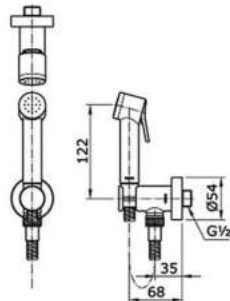

TX403SECR - SA

Shower Spray With Safety Valve (Chrome)

Available :
TX 403 SEW - (White)