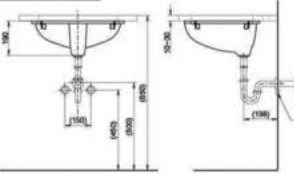

LW631JW

Console Lavatory
710W x 410D x 125H mm

LW587JWF

Round Under Counter Lavatory
539W x 437D x 190H mm

LW951CJ TOJA

Console Lavatory
605W x 455D x 100H mm

L548

Round Under Counter Lavatory
600W x 420D x 215H mm