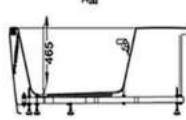

PPYD1543-4HPW#P / PPY1543-4HP#P

Product Name : Bubble & Whirlpool Massage Pearl Bathtub
Capacity : 315L
Size : W:1500 X D:1500 X H:600 (mm)