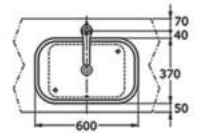

LAVATORY

TOTO

LW651JK1

Round Under Counter Lavatory
570W x 423D x 300H mm

LW630JW

Console Lavatory
600W x 370D x 110H mm

LW569MT1

Round Under Counter Lavatory
488W X 411D X 191H mm