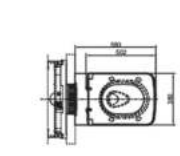

BW274JWS ALISEI

Wall Hung Bidet w/ Invisible Fixing Kit
 Bowl Shape : Square Elongated
 Size : 404W x 590D x 325H mm

CW522ME5UNW1

Wall Hung Toilet
 Flush System : TORNADO (4.5/3L)
 Bowl Shape : Square Elongated
 Rough-in : 180 mm (P-Trap)
 Seat & Cover : TC512A (Made in Germany)
 Size : 380W x 580D x 335H mm
 with CEFIONTECT