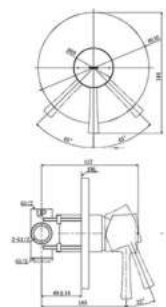

Wall Mounted Single Lavatory Faucet
(Short) (w/o Waste Fitting)

TLS02308D

Wall Mounted Single Lavatory Faucet
(Long) (w/o Waste Fitting)

TLS02201D

Wide Spread Faucet -Two Handle Lavatory Faucet

TBS02303B

Concealed Shower Mixer
(with Valve)