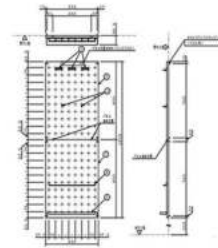

YTS903B8

Product Name : Towel shelf with Rail
Size : 600W X 201D X 100Hmm

UTR421S

Janitor Rack
600W X 307D X 800H mm

UTR422S

Janitor Rack
600W X 94D X 1600H mm

TYC423WC

Product name : Clean Dry High Speed Hand Dryer without Heater (Double-side)
Power : 230v
Weight : 7.4 kg - Material : PP Plastic
Size : 300W X 186D X 550H mm