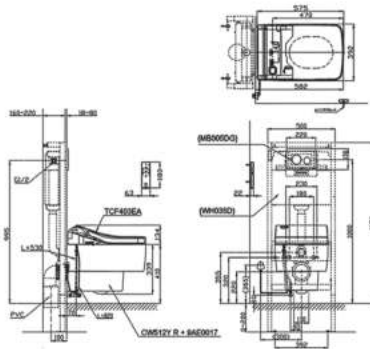

RENESSE - WALL HUNG TOILET

TOTO

CW512Y R / 9AE0017 / TC501CVK RENESSE

Wall Hung Toilet

Flush system : Tornado

Bowl Shape : Elongated

Rough-in : H=180mm (P-Trap)

Size : 392W X 582D X 339H mm

Required Accessories

- 9AE0017 - Plastic Cover
- TC501CVK - Soft Close Seat & Cover
- Concealed Cistern w/Frame
- Flush Panel

RENESSE(WASHLET) WALL HUNG TOILET

CW512Y R / 7EE0007 / TCF403EA RENESSE

Wall Hung Toilet with WASHLET

Flush system : Tornado

Bowl Shape : Elongated

Water Pressure : 0.05MPa~0.75MPa

Power Rating : 220~240V , 50/60Hz

Length of Power Cord : 0.8m

Material : Bowl - China

Seat & Cover - Plastic

Remote Controller - Plastic

Rough-in : H=180mm (P-Trap)

Size : 392W X 582D X 473H mm