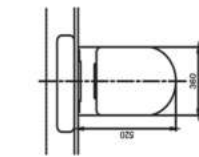

CW 182ME5

Wall Hung Toilet
Flush System : Wash Down
Bowl Shape : D-Shape
Rough-In : H=180mm (P-Trap)
Seat & Cover : TC506VS
Size : 355W X 520D X 344H mm