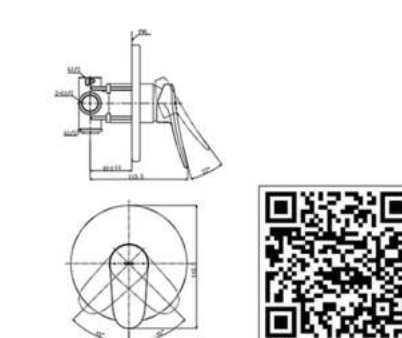

TBS04303B

Concealed Shower Mixer (with Valve)