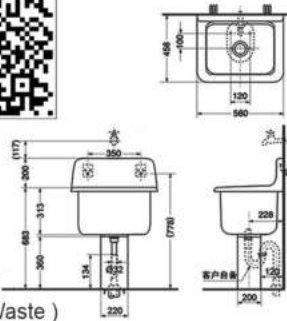

Wall Hung Lavatory
550W X 430D X 512H mm

LW300CME5

Wall Hung Lavatory
500W X 430D X 468H mm

LW898CJW OMNI +

Wall Hung Lavatory
600W X 345D X 136H mm

SKW322B

Service Sink W/ back hanger + Pedestal
560W X 456D X 883H mm (Incl. Drain Waste)