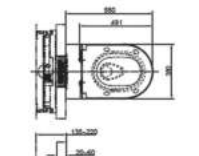

CW542ME5UNW1

Flush System : TORNADO (4.5/3L)
Bowl Shape : D-Shape
Rough-in : 180 mm (P-Trap)
Seat & Cover : TC513A (Made in Germany)
Size : 380W x 580D x 335H mm
with CEFIONTECT