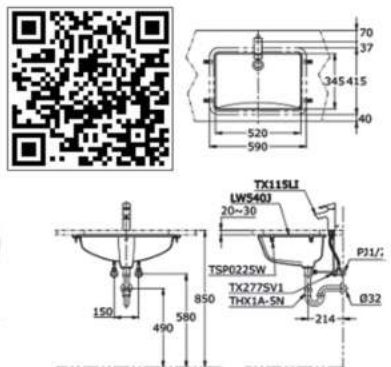

LAVATORY

TOTO

L505E

LW953JW TOJA

LW647CJ

LW819

LW595J

LW896JW

LW540JK2

LW573JW

LW542MUNW1

LW574JW

Click or Scan QR CODE view product Details

Click watch Product Details

انقر أو امسح QR CODE لعرض تفاصيل المنتج

انقر لمشاهدة تفاصيل المنتج