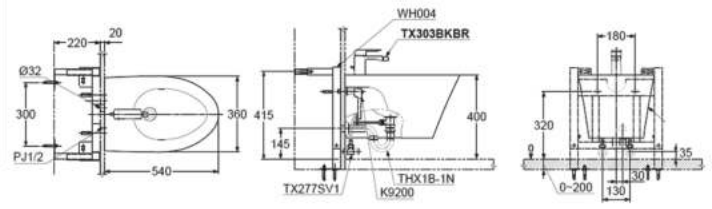

WALL HUNG TOILET-SET

TOTO

CW951JWS TOJA

Wall Hung Toilet
Flush System : Wash Down
Bowl Shape : European
Rough-In : H=180mm (P-Trap)
Seat Cover : TC950SJ
Size : 366W X 595D X 351H mm

BW951JWS TOJA

Wall Hung Bidet
Size : 365W X 595D X 260H mm

CW812RA LE MUSE

Wall Hung Toilet
Flush System : TORNADO (4.5/3L)
Bowl Shape : Elongated
Rough-In : H=180mm (P-Trap)
Seat & Cover : TC811SJ
Size : 380W X 595D X 335H mm

BW812J LE MUSE

Wall Hung Bidet
Size : 380W X 595D X 315H mm

CW822NJWS AVANTE

Wall Hung Toilet
Flush System : Wash Down
Bowl Shape : Elongated
Rough-In : H=180mm (P-Trap)
Seat & Cover : TC281SJ
Size : 360W X 540D X 330H mm

BW822NJTWS AVANTE

Wall Hung Bidet
Size : 360W X 540D X 320H mm

CW162Y URBANIQUE

Wall Hung Toilet
Flush System : Tornado
Bowl Shape : D-Shape
Rough-In : H=180mm (P-Trap)
Seat Cover : TC390CVK
Size : 394W X 530D X 339H mm

B162E URBANIQUE

Wall Hung Bidet
Size : 400W X 550D X 410H mm

Click or Scan QR CODE view product Details

Click watch Product Details

انقر أو امسح QR CODE لعرض تفاصيل المنتج

انقر لمشاهدة تفاصيل المنتج