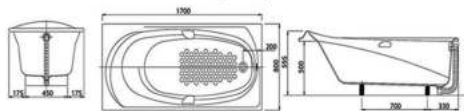

المميزات :

- Pearl" coating and transparent acrylic sheet create shiny jewel-like appearance.
- Designed in accordance with unique ergonomics, providing comfortable bathing.
- Luxuriously deep bathing well.
- Slip-resistant surface.
- Handgrips on both side, considerate and delicate.
- Thick layer attached on the back providing good thermal insulation.
- Light and easy to be installed.
- Cast-acrylic construction, provides years of durability.

- طلاء لؤلؤي ولوح أكريليك شفاف يخلقان مظهرًا لامعًا.
- مصمم وفقاً لبيئة العمل الفريدة ، مما يوفر استحماماً مريحاً.
- حوض عميق فاخر للاستحمام.
- سطح مقاوم للانزلاق.
- مقابض على كلا الجانبين.
- طبقة سميكة ملحقة على الظهر توفر عزل حراري جيد.
- خفيف وسهل التركيب.
- هيكل من الأكريليك المصبوب ، يوفر سنوات من المتانة

Click or Scan QR CODE view product Details

Click watch Product Details

انقر أو امسح QR CODE لعرض تفاصيل المنتج

انقر لمشاهدة تفاصيل المنتج