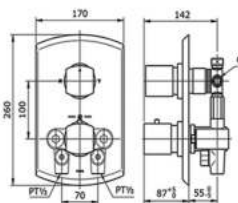

TX473SKBR

Thermostat
Bath & Shower Mixer
W/ Diverter & Stop Valve