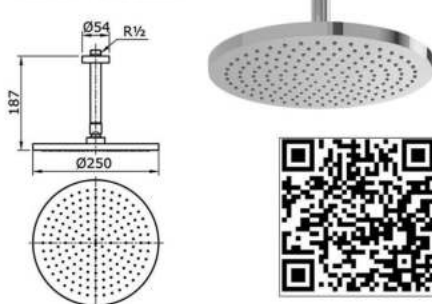

Click or Scan QR CODE view product Details

Click watch Product Details

انقر أو امسح QR CODE لعرض تفاصيل المنتج

انقر لمشاهدة تفاصيل المنتج

"G" SELECTION SHOWER (ROUND)

TOTO

TBW01003D

Wall-Mount Shower Head *3
(1 Modes)

*3 Fall Prevention Feature

TBW01004D

Wall-Mount Shower Head *3
(2 Modes)

*3 Fall Prevention Feature

TBW01003D1

Ceiling Mount Shower Head
Diameter : 220mm

TX491SNK

Ceiling Mount Shower Head
Diameter : 250 mm