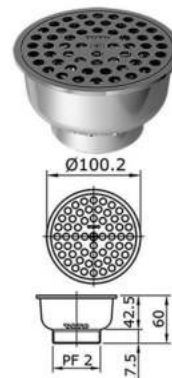

TX1DAV1

Floor Drain (for 2" G.I. Pipe)
(Ø= 100.5 mm)