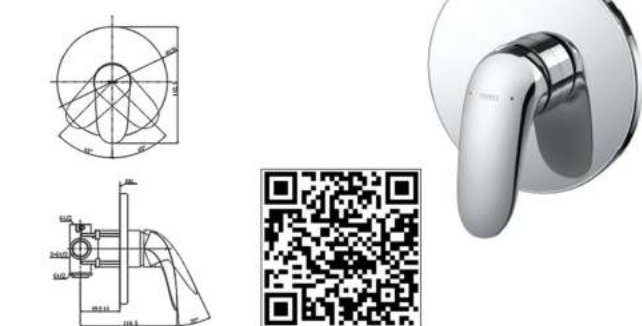

Wall Mounted Single Lavatory Faucet (Short) (w/o Waste Fitting)

TLS03308D

Wall Mounted Single Lavatory Faucet (Long) (w/o Waste Fitting)

TBS03001D

Bath Spout

TBS03303B

Concealed Shower Mixer (with valve)

TBS03304B