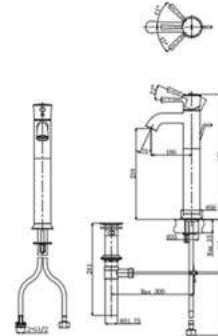

TLS02305D

Single Lavatory Faucet
With Pop Up(Tall)