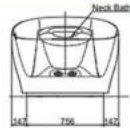

BATHTUB

BATH TUB

TOTO

PJYD2200PWE#GW

Product Name : FLOTATION TUB WITH ZERO DIMENSION
Capacity : 293L
Size : 1050W x 2200D x 780H mm

Data Sheet

Installation

Instruction