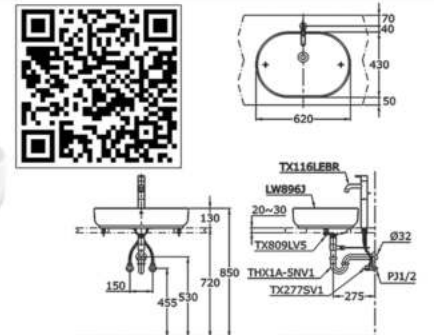

LW647CJ

Square Semi Recessed Lavatory
520W X 420D X 300H mm

LW819

Vessel Lavatory
800W X 370D X 150H mm

LW595J

Square Under Counter Lavatory
685W X 375D X 200H mm

LW896JW

Console Lavatory
620W X 430D X 130H mm