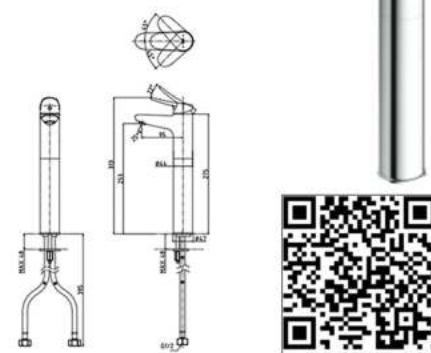

TLS04307D

Single Lavatory Faucet With Pop Up(Tall)