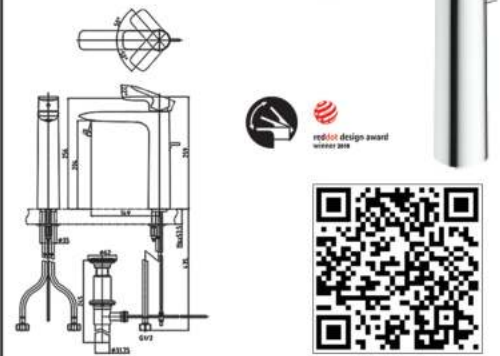

Single Lavatory Faucet with Popup

TLG04304DA

Single Lavatory Faucet with Popup (Medium)

TLG04307DA

Single Lavatory Faucet With Pop Up (Tall)

TBG04302BA

Exposed Mixing Faucet (Bath & Shower Mixer)

TBG04301BA