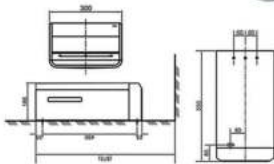

YTS903B8

Product Name : Towel shelf with Rail
Size : 600W X 201D X 100Hmm

UTR421S

Janitor Rack
600W X 307D X 800H mm

UTR422S

Janitor Rack
600W X 94D X 1600H mm

TYC423WC

Product name : Clean Dry High Speed Hand Dryer without Heater (Double-side)
Power : 230v
Weight : 7.4 kg - Material : PP Plastic
Size : 300W X 186D X 550H mm