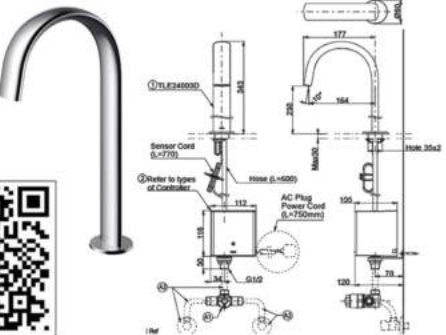

TOUCHLESS FAUCET

TOTO

TLE28001D

Desk Mounted
Touchless Faucet (Spout Only)
Flow Rate : 1.3L/Min
Required Parts : A & B & C
Spout Opening
Distance :
H:230mm & L:164mm

TLE24001D

Desk Mounted (Short)
Touchless Faucet (Spout Only)
Flow Rate : 1.3L/Min
Required Parts : A & B & C
Spout Opening
Distance:
H:146mm & L:138mm

TLE24005D

Wall Mounted
Touchless Faucet (Spout Only)
Flow Rate : 1.3L/Min
Required Parts : A & B & C
Spout Opening
Distance :
H:150mm & L:225mm

TLE24002D

Desk Mounted (Semi Tall)
Touchless Faucet (Spout Only)
Flow Rate : 1.3L/Min
Required Parts : A & B & C
Spout Opening
Distance :
H:180mm & L:160mm

TLE27001D

Deck Mounted
Touchless Faucet (Spout Only)
Flow Rate : 1.3L/Min
Required Parts : A & B & C
Spout Opening
Distance:
H:128mm & L:110mm

TLE24003D

Desk Mounted (Tall)
Touchless Faucet (Spout Only)
Flow Rate : 1.3L/Min
Required Parts : A & B & C
Spout Opening
Distance:
H:230mm & L:164mm

TLE21001D

Deck Mounted
Touchless Faucet (Spout Only)
Flow Rate : 1.3L/Min
Required Parts : A & B & C
Spout Opening
Distance :
H:128mm & L:110mm

DLE110A1NM Semi-Tall

Auto Faucet (Spout Only)
Flow Rate : 2L/Min
Required Parts : A & B
Spout Opening
Distance :
H :165mm & L:123mm

A : OPTION

1. TLE03501H (Eco Powered)
2. TLE01501H (AC Operated)
3. DLE124DK (Battery Operated)

B : TLE 05701A (Thermostat)

This " Thermostat " must purchase all Touchless Faucets

MADE IN JAPAN
صناعة يابانية

C : TLN 01103A (Stop Valve Set)

Cartoon In Side :

- 2 Pcs - Stop Valve
- 3 Pcs - Flexible Hose