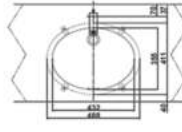

LAVATORY

TOTO

LW651JK1

Round Under Counter Lavatory
570W x 423D x 300H mm

LW630JW

Console Lavatory
600W x 370D x 110H mm

LW569MT1

Round Under Counter Lavatory
488W X 411D X 191H mm