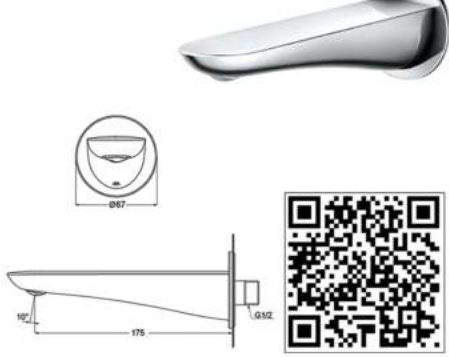

TBG01303B

Concealed Shower Mixer with Diverter
*Need TBN01001D

TBG01304B

Concealed Bath & Shower Mixer with Diverter
*Need TBN01001D

TBG01001B

Bath Spout

Click or Scan QR CODE view product Details

Click watch Product Details