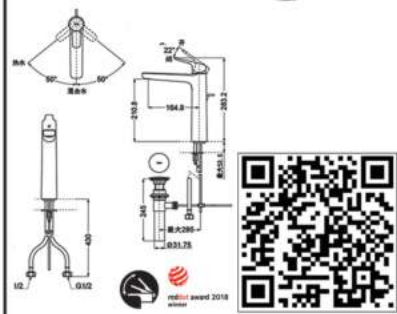

GS - SERIES

TOTO

TLG03301D

Single lever Lavatory Faucet
W/ Pop-Up Waste

TLG03303D

Single lever Lavatory Faucet
for Semi-tall Vessel
W/ Pop-Up Waste

TLG03305D

Single lever Lavatory Faucet
for Tall Vessel W/ Pop-Up
Waste

TBG03302D

Single lever
Bath & Shower Mixer

TBG03301B

Single lever
Shower Mixer

TRG03301D

Single lever Bidet Faucet
W/ Pop-Up Waste

TLG03307D

Wall Mounted Lavatory Faucet
(Short Spout)

TLG03308D

Wall Mounted Single Lavatory Faucet (Long)
- 24.5cm

TBG01001D

Bath Spout

TBG03304B

Single Lever Bath & Shower Mixer
W/ Diverter *Need TBN01001D

TBG03303B

Single Lever Shower Mixer
*Need TBN01001D

Click or Scan QR CODE view product Details

Click watch Product Details

انقر أو امسح QR CODE لعرض تفاصيل المنتج

انقر لمشاهدة تفاصيل المنتج