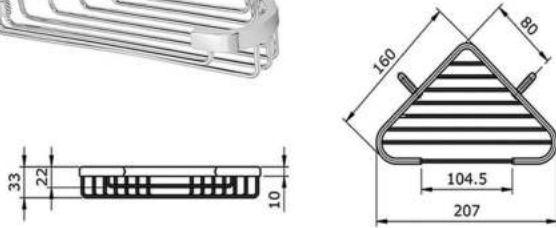

"L" SELECTION SHOWER - (SQUARE)

<p>YS408N5C</p>	<p>YRH408C</p> <p>Robe Hook Size : 40 X 55D mm</p>	<p>YH408RC</p> <p>Paper Holder Size : 165W X 55D X 83H mm</p>
<p>YTT408C</p> <p>Towel Ring Size : 229W X 55D X 99H mm</p>	<p>YTS408BC</p> <p>Towel Shelf Size : 560W X 200D X 90H mm</p>	<p>YT408S6RC - YT408S4 RC</p> <p>Towel Bar S6 Size : 650W X 55D X 40H mm</p> <p>Towel Bar S4 Size : 400W X 55D X 40H mm</p>

YTS903B8

Product Name : Towel shelf with Rail
Size : 600W X 201D X 100Hmm

UTR421S

Janitor Rack
600W X 307D X 800H mm

UTR422S

Janitor Rack
600W X 94D X 1600H mm

TYC423WC

Product name : Clean Dry High Speed Hand Dryer without Heater (Double-side)
Power : 230v
Weight : 7.4 kg - Material : PP Plastic
Size : 300W X 186D X 550H mm