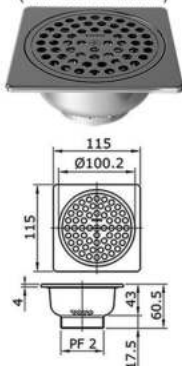

TX1DBV1

Floor Drain W/ Square Flange
(for 2" G.I Pipe)
(115 X 115 mm)