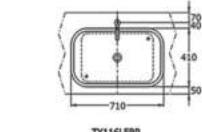

LAVATORY

TOTO

LW651JK1

LW630JW

LW569MT1

LW631JW

LW587JWF

LW951CJ TOJA

L548

LW952J TOJA

L501CE

L710CTRE

Click or Scan QR CODE view product Details

Click watch Product Details

انقر أو امسح QR CODE لعرض تفاصيل المنتج

انقر لمشاهدة تفاصيل المنتج