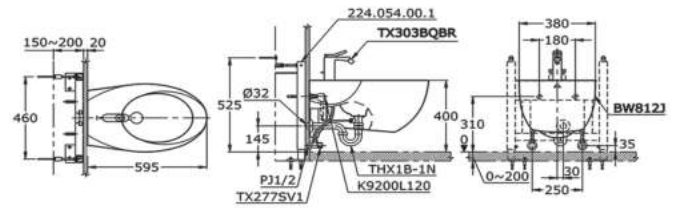

WALL HUNG TOILET-SET

TOTO

CW951JWS TOJA

Wall Hung Toilet
Flush System : Wash Down
Bowl Shape : European
Rough-In : H=180mm (P-Trap)
Seat Cover : TC950SJ
Size : 366W X 595D X 351H mm

BW951JWS TOJA

Wall Hung Bidet
Size : 365W X 595D X 260H mm

CW812RA LE MUSE

Wall Hung Toilet
Flush System : TORNADO (4.5/3L)
Bowl Shape : Elongated
Rough-In : H=180mm (P-Trap)
Seat & Cover : TC811SJ
Size : 380W X 595D X 335H mm

BW812J LE MUSE

Wall Hung Bidet
Size : 380W X 595D X 315H mm

CW822NJWS AVANTE

Wall Hung Toilet
Flush System : Wash Down
Bowl Shape : Elongated
Rough-In : H=180mm (P-Trap)
Seat & Cover : TC281SJ
Size : 360W X 540D X 330H mm

BW822NJTWS AVANTE

Wall Hung Bidet
Size : 360W X 540D X 320H mm

CW162Y URBANIQUE

Wall Hung Toilet
Flush System : Tornado
Bowl Shape : D-Shape
Rough-In : H=180mm (P-Trap)
Seat Cover : TC390CVK
Size : 394W X 530D X 339H mm

B162E URBANIQUE

Wall Hung Bidet
Size : 400W X 550D X 410H mm

Click or Scan QR CODE view product Details

Click watch Product Details

انقر أو امسح QR CODE لعرض تفاصيل المنتج

انقر لمشاهدة تفاصيل المنتج