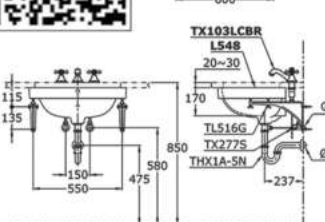

LW631JW

Console Lavatory
710W x 410D x 125H mm

LW587JWF

Round Under Counter Lavatory
539W x 437D x 190H mm

LW951CJ TOJA

Console Lavatory
605W x 455D x 100H mm

L548

Round Under Counter Lavatory
600W x 420D x 215H mm