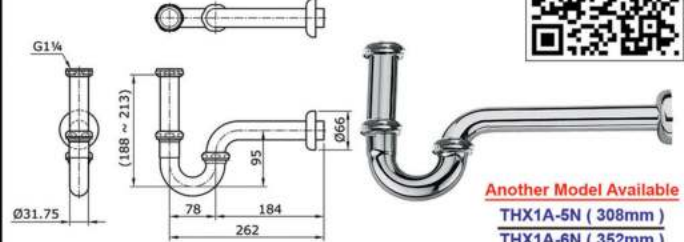

Round Bottle Trap

DL501SR S-TRAP

DL501P2S P-TRAP

THX1B-1N

P-TRAP for Bidet - (288mm)

Another Model Available
THX1B-2N (308mm)
THX1B-3N (352mm)

THX1A-3N

P-TRAP for Lavatory for 1 1/4"
Pop-up waste Lavatory Faucet (262mm)