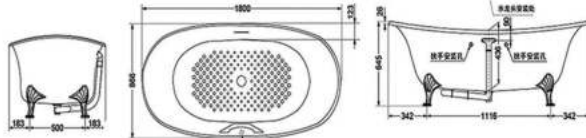

PPY1806HPWNE#S

Product Name : Pearl Bathtub (with legs & Hand Grip)
Capacity : 330L
Size : W:1800 X D:866 X H:645 (mm)

المميزات :

- Independent streamline form design looks simple and elegant.
- Divided into golden electroplating and silver electroplating; The one with golden electroplating is classical, and another with silver electroplating is modern.
- The surface of the bathtub divides into the colors of snow white and pearl white, and meets the demands of various kinds of customers.
- The laser trademark of the overtopping shell is more attractive.

- تصميم مستقل أنيق.
- يتوفر بطلائين طلاء ذهبي يعطي طابع كلاسيكي فخم وطلاء فضي يعطي طابع حديث.
- ينقسم سطح البانيو إلى ألوان ثلجية أبيض / لؤلؤي أبيض ، ويلبي متطلبات أنواع مختلفة من العملاء.
- العلامة التجارية الليزرية للقشرة العلوية أكثر جاذبية.

PPY1710HPE#P

Product Name : Pearl Acrylic Bathtub
* Includes Hand-Grips, Slip-Resistance Surface
Capacity : 184L
Size : W:1700 X D:800 X H:595 (mm)