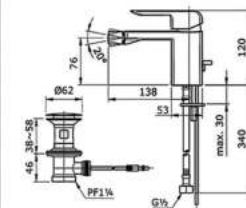

TX303BKBR - SA

Single lever Bidet Faucet
W/ Pop-Up Waste
Spout Opening
Distance :
Height : 76 mm
Length : 138 mm