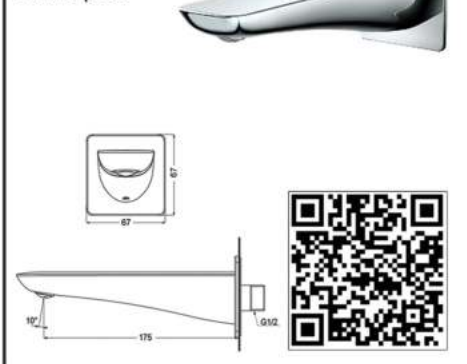

TBG02001B

Bath Spout