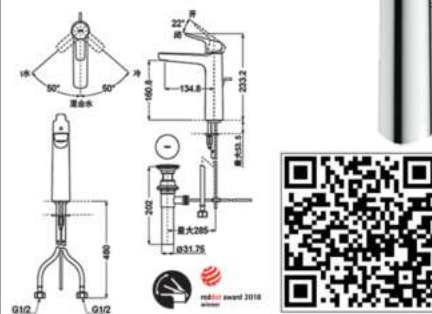

TLG03303D

Single lever Lavatory Faucet
for Semi-tall Vessel
W/ Pop-Up Waste