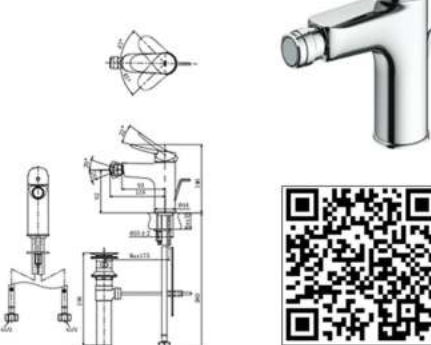

TRS04301D

Bidet Faucet