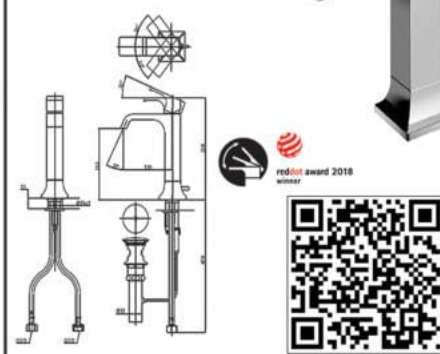

GC - SERIES

TOTO

TLG08301D

Single Lever Lavatory Faucet w/ Pop-up Waste (Short)

TLG08303D

Single Lever Lavatory Faucet w/ Pop-Up Waste (Middle)

TLG08305D

Single Lever Lavatory Faucet w/ Pop-up Waste (Tall)