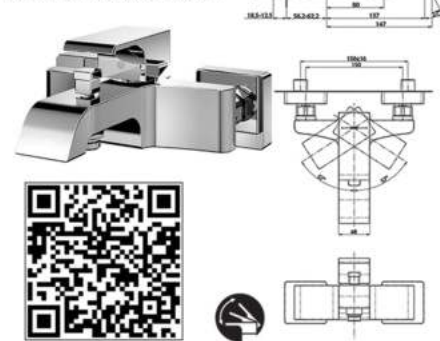

TBG08302BA

Exposed Single Lever Bath & Shower Mixer