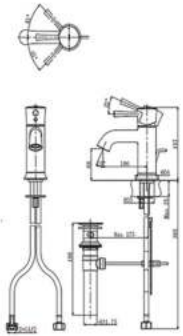

Exposed Mixing Faucet (Shower Mixer)

LN - SERIES

TOTO

TLS02301DA

Single Lavatory Faucet
With Pop Up

TLS02303DA

Single Lavatory Faucet
With Pop Up(Middle)

TLS02305D