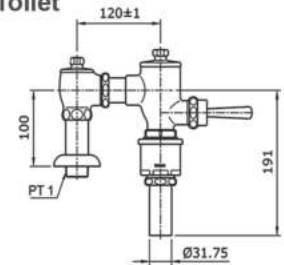

TV150NSJ Exposed Manual Toilet

Product Name : Flush Valve with Vacuum Breaker
Flush System : Siphon - Jet
Water Use : 4.8L
Colour : Chrome
Flow Rate : 54.0 Lpm
Water Pressure : 0.07MPa ~ 0.75MPa

SC534 Elongated Commercial Toilet Seat Cover

Features :

- Elongated open front toilet seat
- Mounting hardware included
- Material : Polypropylene
- Colour : White
- SIZE : 375W X 473D X 76.2H

Made in U.S.A