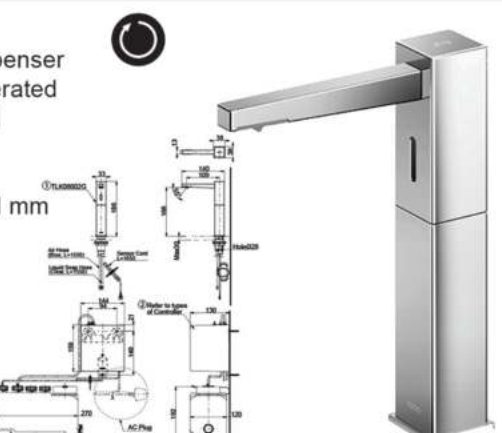

TLK08002G

Automatic Soap Dispenser
AC : 100 - 240V Operated
Soap Volume : 1.2ml
Tank Capacity : 3L
Soap Type : Foam
38W X 140D X 186H mm