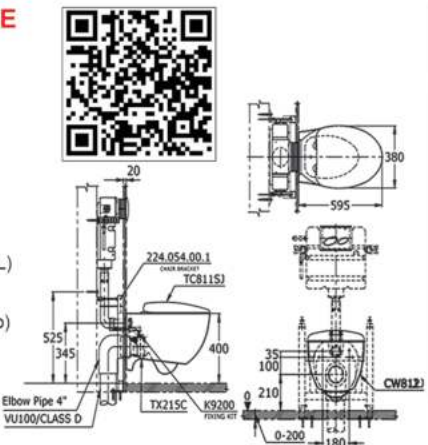

BW951JWS TOJA

Wall Hung Bidet
 Size : 365W X 595D X 260H mm

CW812RA LE MUSE

Wall Hung Toilet
 Flush System : TORNADO (4.5/3L)
 Bowl Shape : Elongated
 Rough-In : H=180mm (P-Trap)
 Seat & Cover : TC811SJ
 Size : 380W X 595D X 335H mm