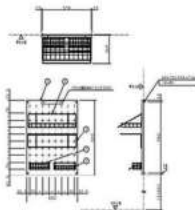

UTR421S

Janitor Rack
600W X 307D X 800H mm