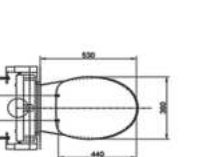

CW620NJ

Wall Hung Toilet
Flush system : Wash Down
Bowl Shape : Elongated
Rough-in : H=180mm (P-Trap)
Seat & Cover : TC505S
Size : 360W X 530D X 364H mm

Click or Scan QR CODE view product Details

Click watch Product Details