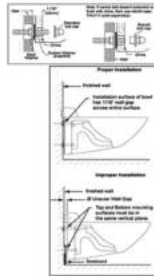

• CT708EV

Commercial wall-mounted toilet with
1-1/2" back spud inlet, less seat .