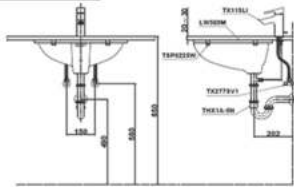

LAVATORY

TOTO

LW651JK1

Round Under Counter Lavatory
570W x 423D x 300H mm

LW630JW

Console Lavatory
600W x 370D x 110H mm

LW569MT1

Round Under Counter Lavatory
488W X 411D X 191H mm