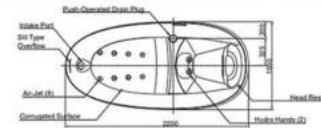

FEATURES :

1. ZERO DIMENSION gives you comfort, calm and indulgence in a moment of relaxation meditation.
2. Dynamic hydromassage randomly flowing around the target muscles encouraging a deep feeling of relaxation.
3. Variable cushion positions ensure stability and comfort.
4. AIR-JET, volatile streams of air bubbles envelop the body in a soothing sensation.
5. LED lighting creates a dream-like atmosphere in the outdoor surroundings of the aquarium base.