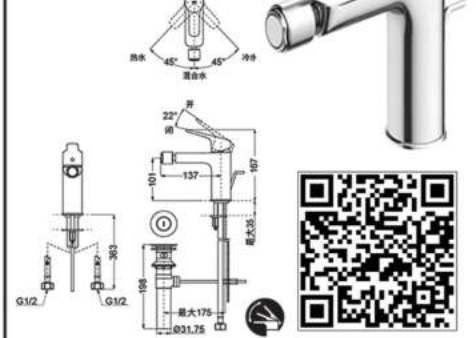

TRG03301D

Single lever Bidet Faucet
W/ Pop-Up Waste