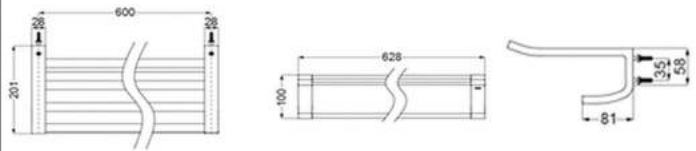

YTS903B8

Product Name : Towel shelf with Rail
Size : 600W X 201D X 100Hmm