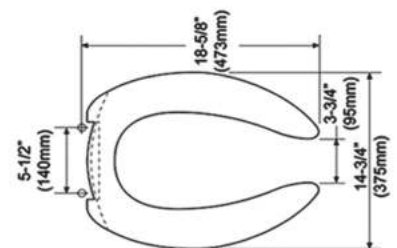

Features :

- Elongated open front toilet seat
- Mounting hardware included
- Material : Polypropylene
- Colour : White
- SIZE : 375W X 473D X 76.2H

Made in U.S.A

Click or Scan QR CODE view product Details