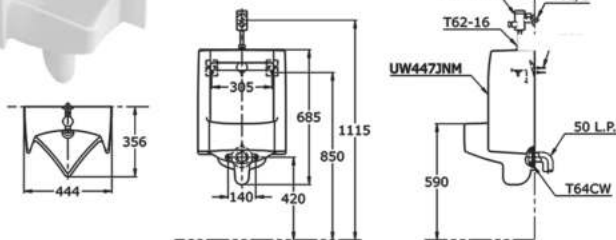

UW104HJ + DUE126UK

Product Name : Wall Hung Urinal - (Top Inlet)
Flush System : Sensor
Flush Volume : 0.8L
Size : 326W X 355D X 545H mm

UW447HJT1 + DUE126UK

Product Name : Wall Hung Urinal Back Inlet
Type W/ Built-in Sensor AC 220V Operated
Flush System : Sensor
Flush Volume : 0.4L
Size : 444W X 356D X 685H