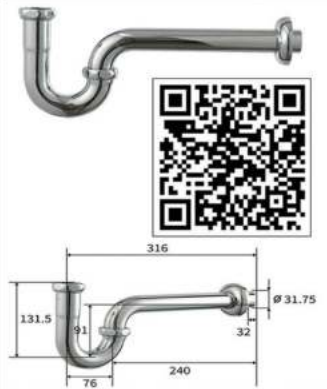

DL501P2S P-TRAP