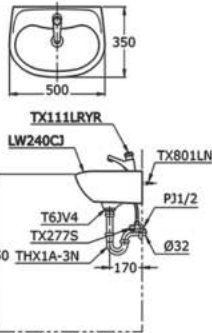

LW240CJ

Wall Hung Lavatory
500W X 350D X 850H mm