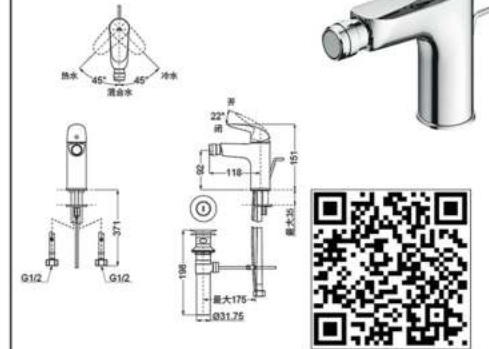

Single Lever Washbasin Faucet (Tall Vessel) With Pop-Up

TBS03302D

Exposed Mixing Faucet (Bath Mixer)

TBS03301B

Exposed Mixing Faucet Shower

TRS03301D

Single lever Bidet Faucet With Pop Up

TLS03307D