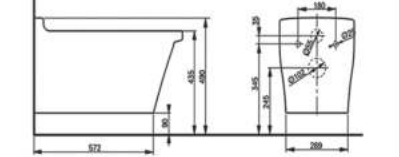

CW142Y

Wall Hung, Barrier - Free
Flush system : Tornado Flush
Rough-in : H=180mm (P-Trap)
Seat & Cover : VC140V1 (Made in Germany)
Size : 355W X 710D X 400H mm

This Toilet Suitable
Concealed tank : WH099R
Flush Panel Model : MB008W / MB008B