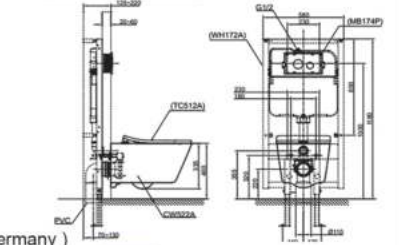

BW274JWS ALISEI

Wall Hung Bidet w/ Invisible Fixing Kit
 Bowl Shape : Square Elongated
 Size : 404W x 590D x 325H mm

CW522ME5UNW1

Wall Hung Toilet
 Flush System : TORNADO (4.5/3L)
 Bowl Shape : Square Elongated
 Rough-in : 180 mm (P-Trap)
 Seat & Cover : TC512A (Made in Germany)
 Size : 380W x 580D x 335H mm
 with CEFIONTECT