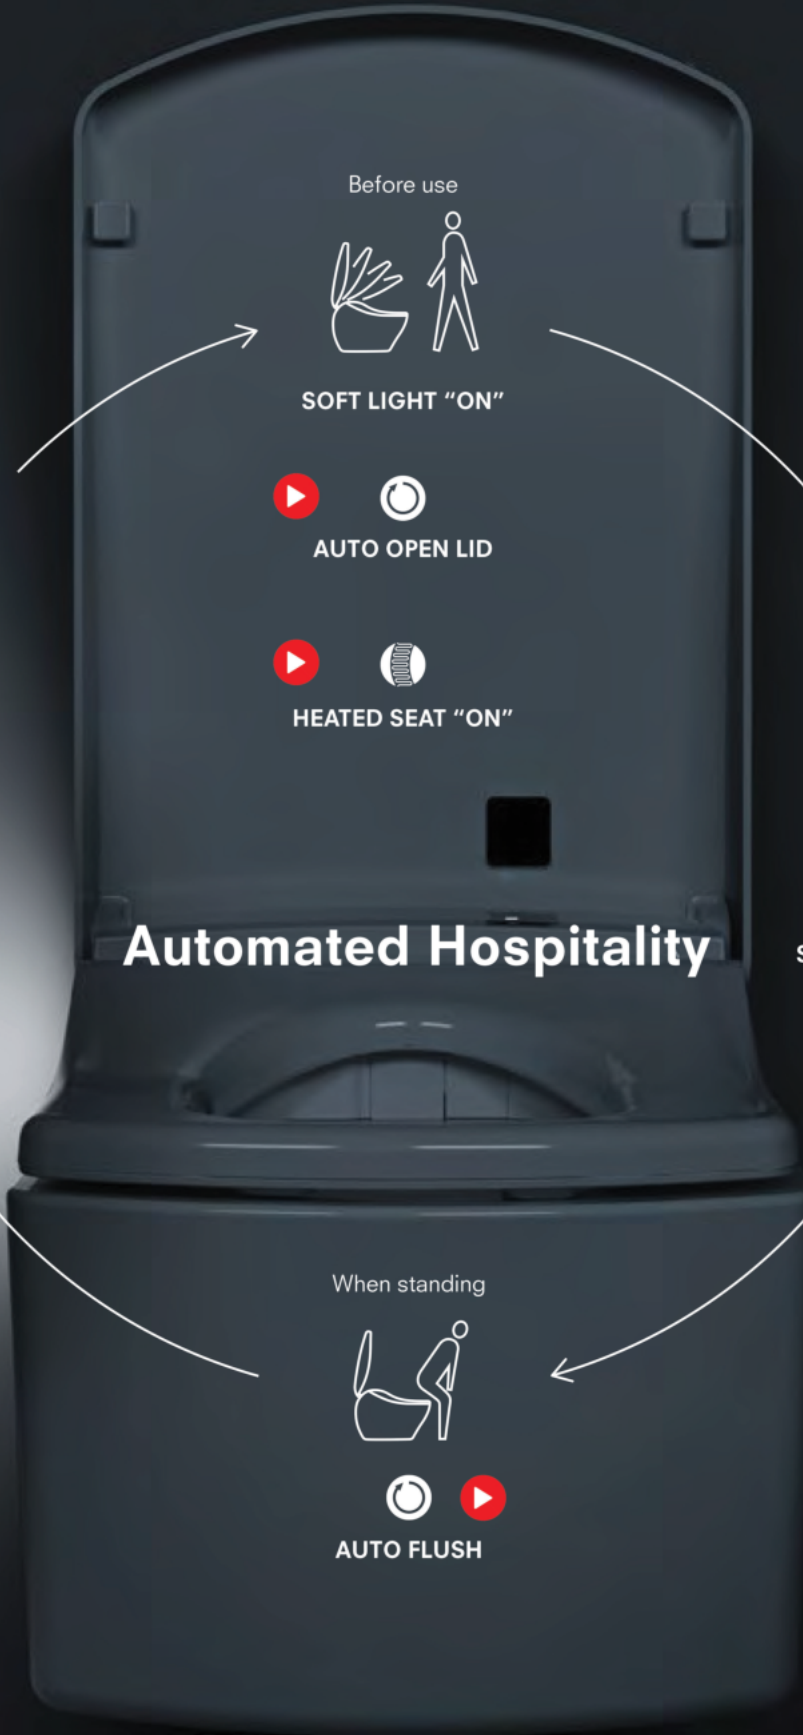

Before use

SOFT LIGHT "ON"

AUTO OPEN LID

HEATED SEAT "ON"

While sitting

DEODORIZER

SELF CLEANING WAND

by EWATER+

When standing

AUTO FLUSH

After use

SOFT LIGHT "OFF"

AUTO CLOSE LID

HEATED SEAT "OFF"

Automated Hospitality