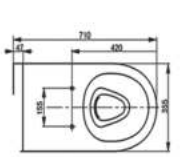

CW142Y

Wall Hung, Barrier - Free
Flush system : Tornado Flush
Rough-in : H=180mm (P-Trap)
Seat & Cover : VC140V1 (Made in Germany)
Size : 355W X 710D X 400H mm

This Toilet Suitable
Concealed tank : WH099R
Flush Panel Model : MB008W / MB008B