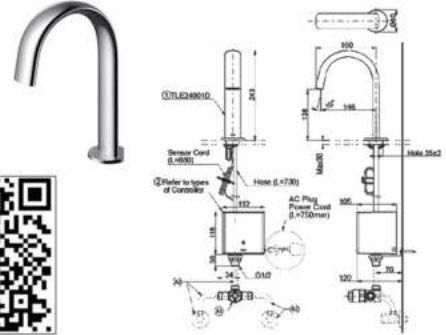

Desk Mounted
Touchless Faucet (Spout Only)
Flow Rate : 1.3L/Min
Required Parts : A & B & C
Spout Opening
Distance :
H:230mm & L:164mm

TLE24001D

Desk Mounted (Short)
Touchless Faucet (Spout Only)
Flow Rate : 1.3L/Min
Required Parts : A & B & C
Spout Opening
Distance:
H:146mm & L:138mm