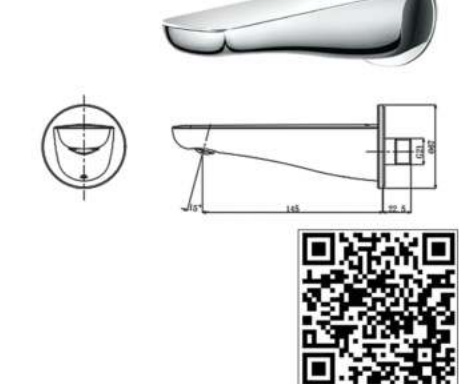

Wall Mounted Single Lavatory Faucet (Short) (w/o Waste Fitting)

TLS03308D

Wall Mounted Single Lavatory Faucet (Long) (w/o Waste Fitting)

TBS03001D

Bath Spout

TBS03303B

Concealed Shower Mixer (with valve)

TBS03304B