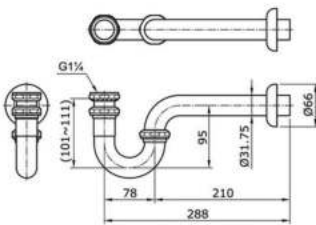

Round Bottle Trap

DL501SR S-TRAP

DL501P2S P-TRAP

THX1B-1N

P-TRAP for Bidet - (288mm)

Another Model Available
THX1B-2N (308mm)
THX1B-3N (352mm)

THX1A-3N

P-TRAP for Lavatory for 1 1/4"
Pop-up waste Lavatory Faucet (262mm)