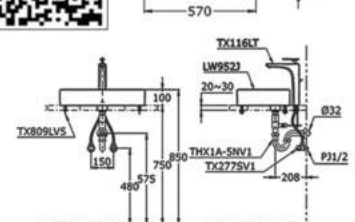

LAVATORY

TOTO

LW651JK1

LW630JW

LW569MT1

LW631JW

LW587JWF

LW951CJ TOJA

L548

LW952J TOJA

L501CE

L710CTRE

Click or Scan QR CODE view product Details

Click watch Product Details

انقر أو امسح QR CODE لعرض تفاصيل المنتج

انقر لمشاهدة تفاصيل المنتج