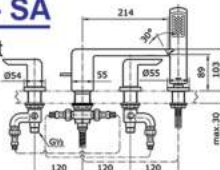

TX447SKBR - SA

Bath & Shower Set
W/ Hand Shower
(4 Holes)
Spout Opening
Distance :
Height : 89 mm - Length : 214 mm