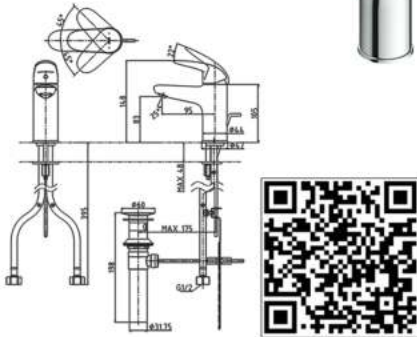

انقر لمشاهدة تفاصيل المنتج

LC - SERIES

TOTO

TLS03301D

Single Lavatory Faucet With Pop UP

TLS03303D

Single Lever Washbasin Faucet (Semi-tall Vessel) With Pop-Up

TLS03305D