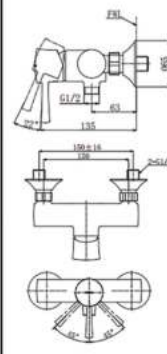

Single Lavatory Faucet
With Pop Up(Tall)

TBS02302B

Exposed Mixing Faucet
(bath & Shower)

TBS02301B

Exposed Mixing Faucet Shower

TRS02301D

Single lever Bidet Faucet.

TLS02307D