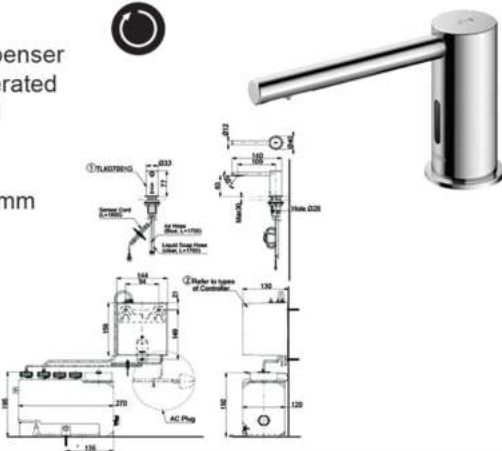

C : TLN 01103A (Stop Valve Set)

Cartoon In Side :

- 2 Pcs - Stop Valve
- 3 Pcs - Flexible Hose

AUTO SOAP DISPENSER

TOTO

TLK07001G

Automatic Soap Dispenser
AC : 100 - 240V Operated
Soap Volume : 1.2ml
Tank Capacity : 3L
Soap Type : Foam
40W X 140D X 77H mm