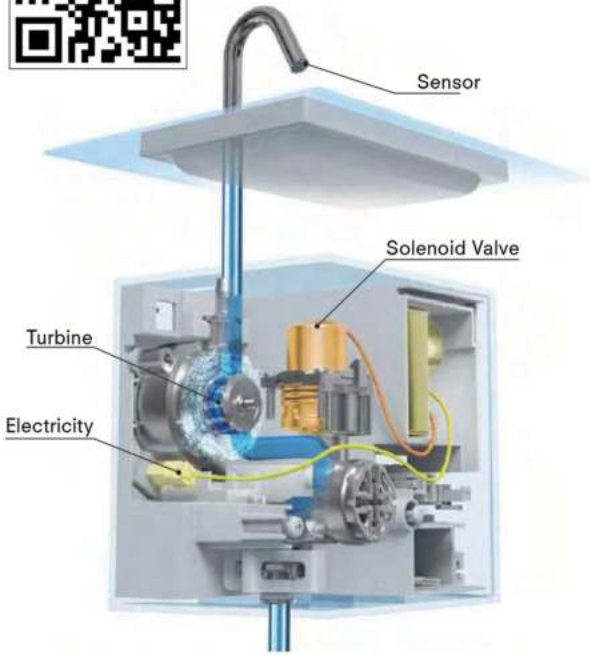

Click or Scan QR CODE view product Details

Click watch Product Details

انقر أو امسح QR CODE لعرض تفاصيل المنتج

انقر لمشاهدة تفاصيل المنتج

TOUCHLESS FAUCET OVERVIEW OF FUNCTIONS

TOTO

This ECOPOWER touchless faucet uses the flowing water to generate the electricity it needs to operate. There is no need for electrical wiring, making installation and renovation easier.