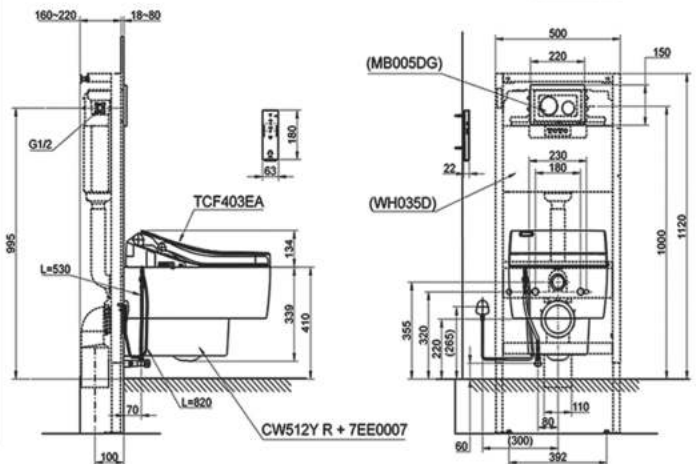

Remote Controller - Plastic

Rough-in : H=180mm (P-Trap)

Size : 392W X 582D X 473H mm

Required Accessories

- 7EE0007 - Metallic Cover
- Concealed Cistern w/Frame
- Flush Panel

Click or Scan QR CODE view product Details