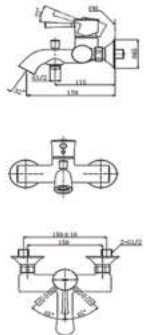

TBS02302B

Exposed Mixing Faucet
(bath & Shower)