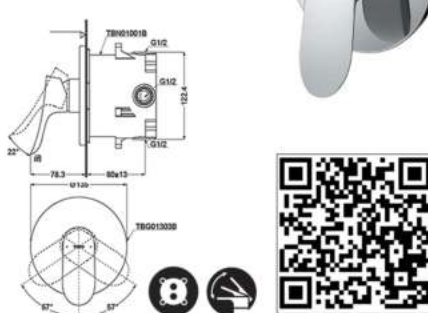

TBG01303B

Concealed Shower Mixer with Diverter
*Need TBN01001D