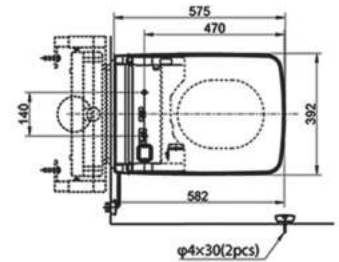

Remote Controller - Plastic

Rough-in : H=180mm (P-Trap)

Size : 392W X 582D X 473H mm

Required Accessories

- 7EE0007 - Metallic Cover
- Concealed Cistern w/Frame
- Flush Panel

Click or Scan QR CODE view product Details