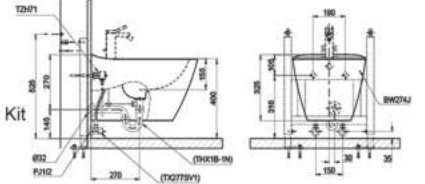

BW274JWS ALISEI

Wall Hung Bidet w/ Invisible Fixing Kit
 Bowl Shape : Square Elongated
 Size : 404W x 590D x 325H mm

CW522ME5UNW1

Wall Hung Toilet
 Flush System : TORNADO (4.5/3L)
 Bowl Shape : Square Elongated
 Rough-in : 180 mm (P-Trap)
 Seat & Cover : TC512A (Made in Germany)
 Size : 380W x 580D x 335H mm
 with CEFIONTECT