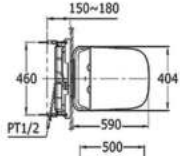

CW274JWS ALISEI

Wall Hung Toilet w/ Invisible Fixing Kit
Flush System : TORNADO (4.5/3L)
Bowl Shape : Square Elongated
Rough-in : 180 mm (P-Trap)
Seat & Cover : TC273SJ
Size : 404W x 590D x 330H mm
with CEFIONTECT