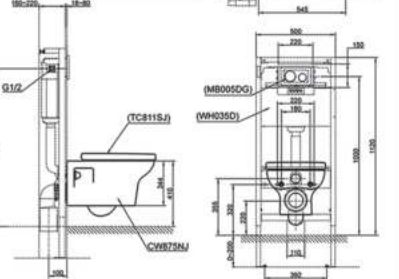

CW 875NJ OMNI +

Wall Hung Toilet
Flush System : Wash Down
Bowl Shape : D-Shape
Rough-In : H=180mm (P-Trap)
Seat & Cover : TC811SJ
Size : 360W X 545D X 344H mm