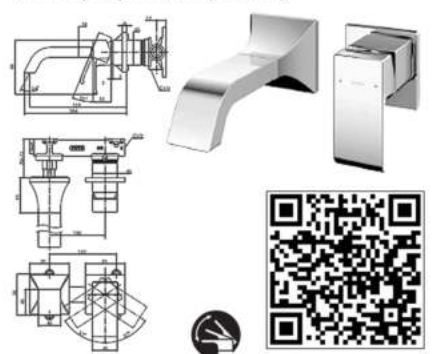

TBG08302BA

Exposed Single Lever Bath & Shower Mixer

TBG08301BA

Exposed Single Lever Shower Mixer

TRG08301B

Bidet Faucet w/ pop-up waste

TLG08307D

Wall Mounted Single Lever Lavatory Faucet w/o Pop-Up Waste (Short)