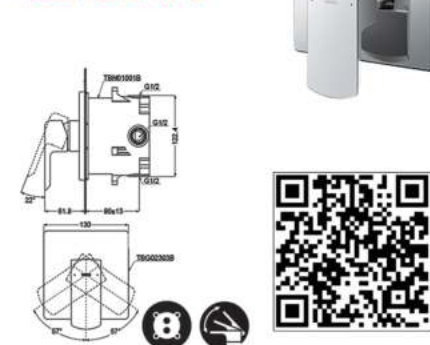

TLG02310D

Wall Mounted Lavatory Faucet
(Short Spout)

TLG02311DA

Wall Mounted Lavatory Faucet
(Long Spout)

TLG02309D

Single lever Lavatory Faucet
W/ Pop-Up Waste (Side Handle)

TBG02303BA

Single Lever Shower Mixer
***Need TBN01001D**