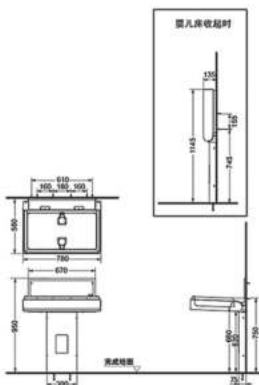

Click or Scan QR CODE view product Details

Click watch Product Details

انقر أو امسح QR CODE لعرض تفاصيل المنتج

انقر لمشاهدة تفاصيل المنتج