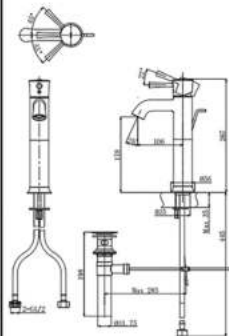

Exposed Mixing Faucet (Shower Mixer)

LN - SERIES

TOTO

TLS02301DA

Single Lavatory Faucet
With Pop Up

TLS02303DA

Single Lavatory Faucet
With Pop Up(Middle)

TLS02305D