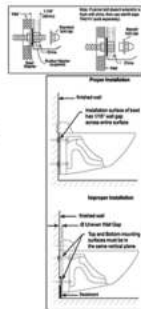

• CT708E

Commercial wall-mounted toilet with
1-1/2" top spud inlet, less seat .