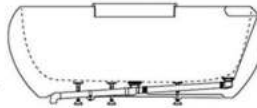

المميزات :

- تصميم على شكل صدفة فريد ومبتكر وغير تقليدي.
- مادة اللؤلؤ تضيء لمعاناً طبيعياً ساحراً.
- سطح غير قابل للانزلاق للاستخدام الآمن.
- مخددة قابلة للإزالة لسهولة التركيب.

PJY1604HPWE#MGI

Product Name : Reinforced Marble Free Standing Bathtub with Hand Grip
Capacity : 450L
Size : W:1650W X D:1650D X H:625 (mm)