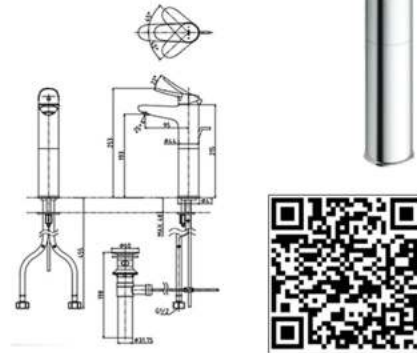

TLS04304D

Single Lavatory Faucet With Pop Up(Middle)