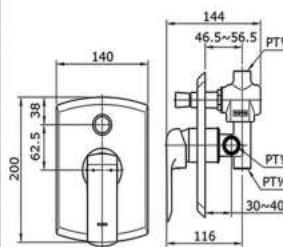

TX442SKN

Single Lever
Bath & Shower Mixer W/ Diverter