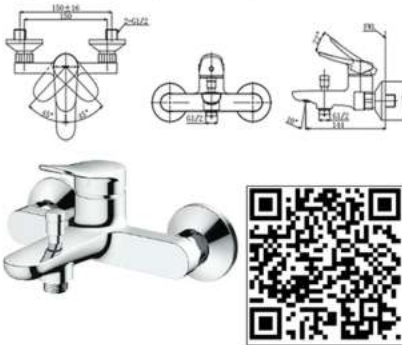

TLS04304D

Single Lavatory Faucet With Pop Up(Middle)

TLS04307D

Single Lavatory Faucet With Pop Up(Tall)

TBS04302D

Exposed Mixing Faucet (Bath & Shower)

TBS04301B

Exposed Mixing Faucet (Shower)