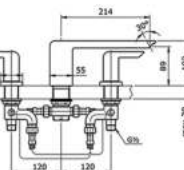

TX467SKBR

Bath Filler (3 Holes)
W/ Pop-Up Waste
Spout Opening
Distance :
Height : 89 mm
Length : 214 mm