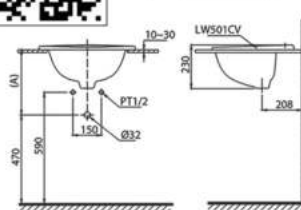

LW952J TOJA

Console Lavatory
570W X 355D X 100H mm

L501CE

Round Self Rimming Lavatory
508W x 432D x 25H mm

L710CTRE

Console Lavatory
500W X 450D X 135H mm

Click or Scan QR CODE view product Details

Click watch Product Details