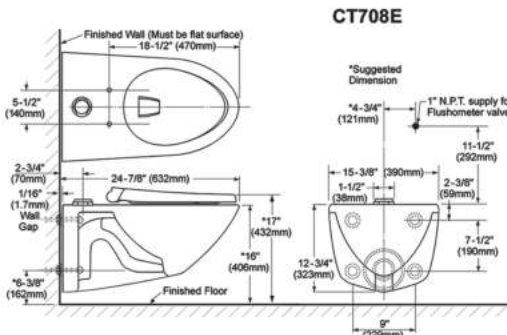

• CT708E

Commercial wall-mounted toilet with
1-1/2" top spud inlet, less seat .