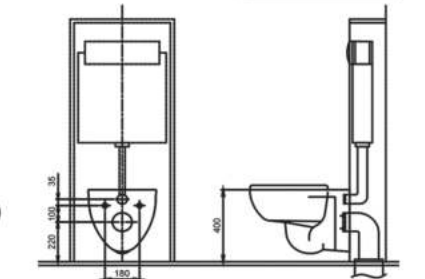

CW 182ME5

Wall Hung Toilet
Flush System : Wash Down
Bowl Shape : D-Shape
Rough-In : H=180mm (P-Trap)
Seat & Cover : TC506VS
Size : 355W X 520D X 344H mm