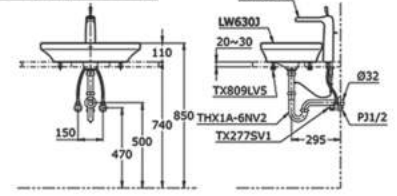

LAVATORY

TOTO

LW651JK1

Round Under Counter Lavatory
570W x 423D x 300H mm

LW630JW

Console Lavatory
600W x 370D x 110H mm

LW569MT1

Round Under Counter Lavatory
488W X 411D X 191H mm