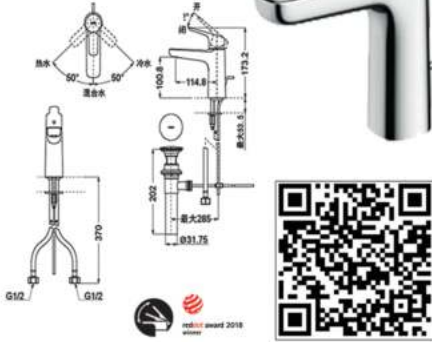

TBG02304BA

Single Lever Bath &
Shower Mixer W/ Diverter
***Need TBN01001D**

TBG02001B

Bath Spout

GS - SERIES

TOTO

TLG03301D

Single lever Lavatory Faucet
W/ Pop-Up Waste