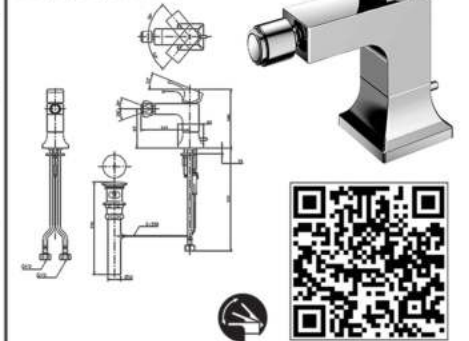

TBG08302BA

Exposed Single Lever Bath & Shower Mixer

TBG08301BA

Exposed Single Lever Shower Mixer

TRG08301B

Bidet Faucet w/ pop-up waste

TLG08307D

Wall Mounted Single Lever Lavatory Faucet w/o Pop-Up Waste (Short)