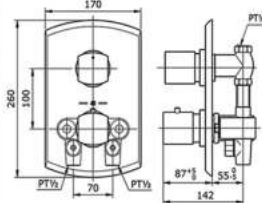

TX451SKBR

Thermostat
Bath or Shower Mixer
W/ Diverter & Stop Valve