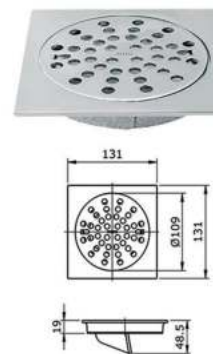

TX1CV2

Floor Drain With Mosquito Trap
(131 X 131 mm)