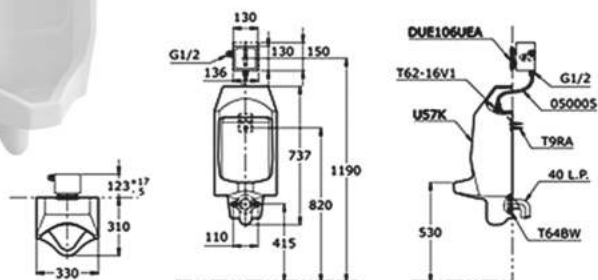

U57

Product Name : Wall Hung Urinal - (Back Inlet)
Flush System : Manual
Flush Volume : 0.8L
Size : 330W X 310D X 605H mm