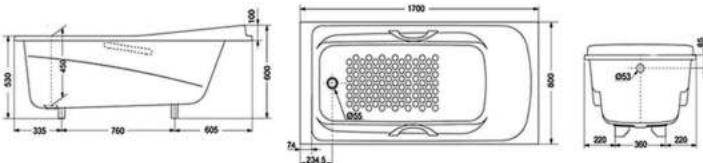

PPY1760HPE#W

Product Name : Pearl Bathtub
Capacity : 230L
Size : W:1700 X D:800 X H:600 (mm)