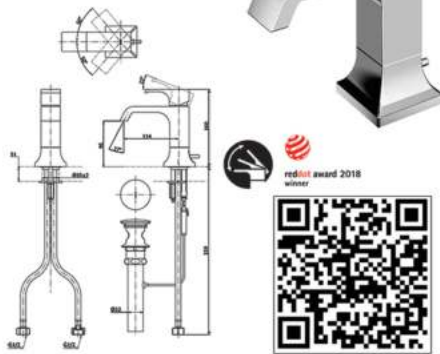

GC - SERIES

TOTO

TLG08301D

Single Lever Lavatory Faucet w/ Pop-up Waste (Short)