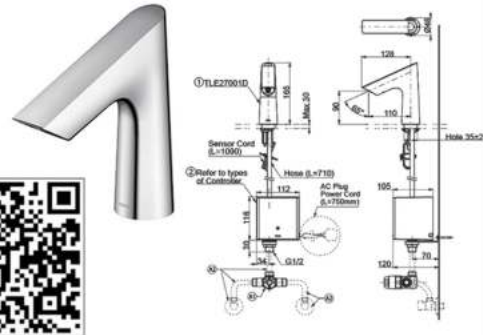

TLE27001D

Deck Mounted
Touchless Faucet (Spout Only)
Flow Rate : 1.3L/Min
Required Parts : A & B & C
Spout Opening
Distance:
H:128mm & L:110mm

TLE24003D

Desk Mounted (Tall)
Touchless Faucet (Spout Only)
Flow Rate : 1.3L/Min
Required Parts : A & B & C
Spout Opening
Distance:
H:230mm & L:164mm