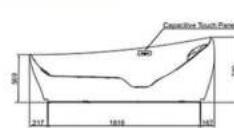

FEATURES :

1. ZERO DIMENSION gives you comfort, calm and indulgence in a moment of relaxation meditation.
2. Dynamic hydromassage randomly flowing around the target muscles encouraging a deep feeling of relaxation.
3. Variable cushion positions ensure stability and comfort.
4. AIR-JET, volatile streams of air bubbles envelop the body in a soothing sensation.
5. LED lighting creates a dream-like atmosphere in the outdoor surroundings of the aquarium base.

المميزات :

1. تمنحك ميزة ZERO DIMENSION الشعور بالراحة والهدوء والانغماس في لحظة التأمل من الاسترخاء.
2. تدليك مائي ديناميكي يتدفق بشكل عشوائي حول العضلات المستهدفة مما يشجع على الشعور العميق بالاسترخاء.
3. أوضاع وسادة متغيرة تضمن الاستقرار والراحة.
4. AIR-JET تيارات متقلبة من فقاعات الهواء التي تغلف الجسم بإحساس مهدئ.
5. توفر إضاءة LED أجواء تشبه الحلم في المحيط الخارجي لقاعدة الحوض.