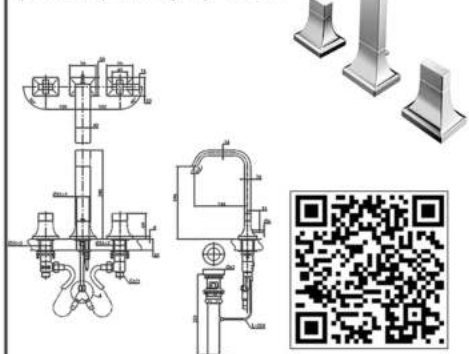

TLG08201D

2 Handle Lavatory Faucet (3-Holes) w/ Pop-up Waste