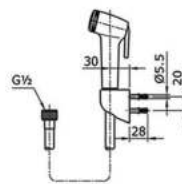

THX20NB#N5

Shower Spray (Black)