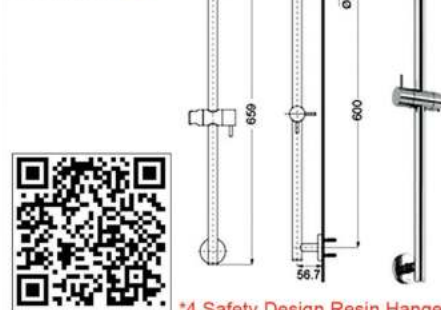

TBW01016B

Sliding Rail *4

*4 Safety Design Resin Hanger

TBW01001D

Shower Column
w/ 2 Mode Fixed