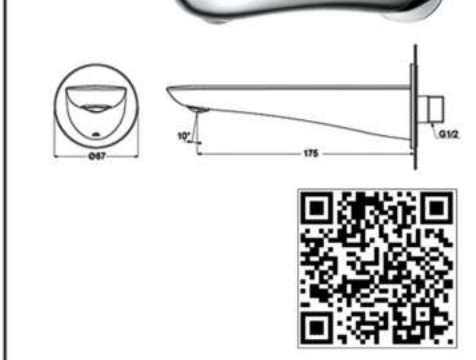

TRG03301D

Single lever Bidet Faucet
W/ Pop-Up Waste

TLG03307D

Wall Mounted Lavatory Faucet
(Short Spout)

TLG03308D

Wall Mounted Single Lavatory Faucet (Long)
- 24.5cm

TBG01001D

Bath Spout