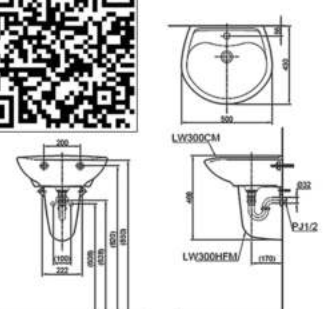

LW300CME5

Wall Hung Lavatory
500W X 430D X 468H mm