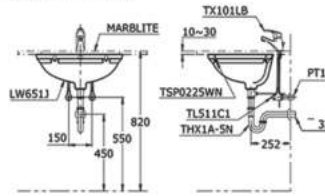

LAVATORY

TOTO

LW651JK1

Round Under Counter Lavatory
570W x 423D x 300H mm

LW630JW

Console Lavatory
600W x 370D x 110H mm

LW569MT1

Round Under Counter Lavatory
488W X 411D X 191H mm