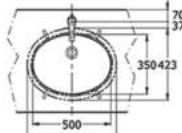

LAVATORY

TOTO

LW651JK1

Round Under Counter Lavatory
570W x 423D x 300H mm

LW630JW

Console Lavatory
600W x 370D x 110H mm

LW569MT1

Round Under Counter Lavatory
488W X 411D X 191H mm