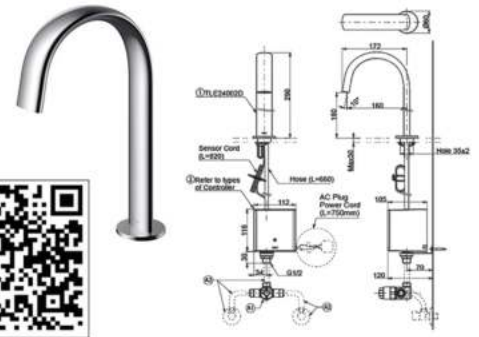

TLE24002D

Desk Mounted (Semi Tall)
Touchless Faucet (Spout Only)
Flow Rate : 1.3L/Min
Required Parts : A & B & C
Spout Opening
Distance :
H:180mm & L:160mm