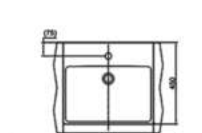

LW952J TOJA

Console Lavatory
570W X 355D X 100H mm

L501CE

Round Self Rimming Lavatory
508W x 432D x 25H mm

L710CTRE

Console Lavatory
500W X 450D X 135H mm

Click or Scan QR CODE view product Details

Click watch Product Details