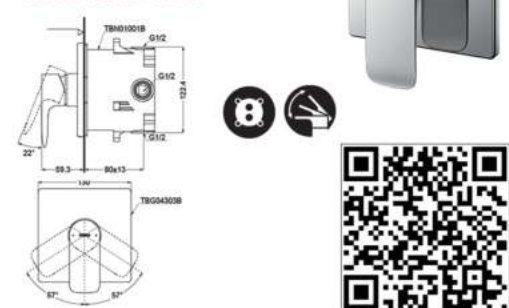

TBG04303BA

Concealed Shower Mixer (With Panel)
* Need TBN01001D