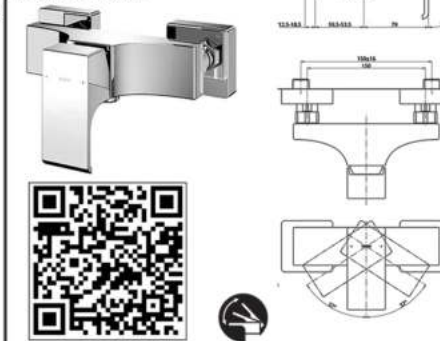

TBG08301BA

Exposed Single Lever Shower Mixer