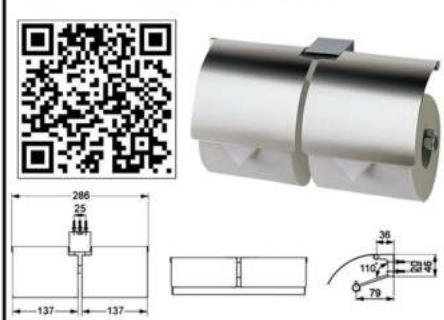

DSP70W

Product Name : Paper Holder
Material : Brass
Size : 285W X 79D X 46H mm

Click or Scan QR CODE view product Details

Click watch Product Details

انقر أو امسح QR CODE لعرض تفاصيل المنتج

انقر لمشاهدة تفاصيل المنتج