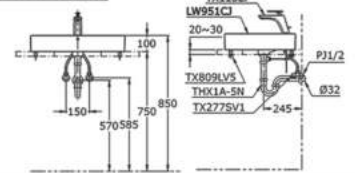

LW631JW

Console Lavatory
710W x 410D x 125H mm

LW587JWF

Round Under Counter Lavatory
539W x 437D x 190H mm

LW951CJ TOJA

Console Lavatory
605W x 455D x 100H mm

L548

Round Under Counter Lavatory
600W x 420D x 215H mm