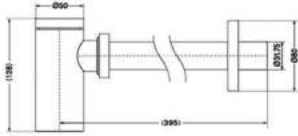

DL501BN

Round Bottle Trap