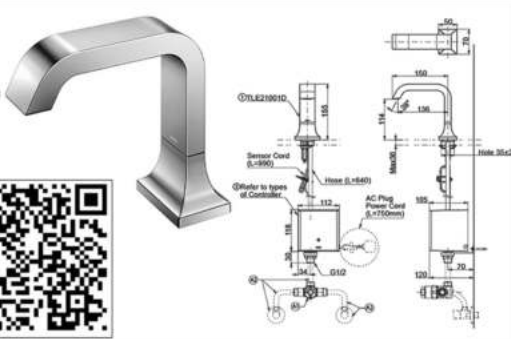

TLE21001D

Deck Mounted
Touchless Faucet (Spout Only)
Flow Rate : 1.3L/Min
Required Parts : A & B & C
Spout Opening
Distance :
H:128mm & L:110mm

DLE110A1NM Semi-Tall

Auto Faucet (Spout Only)
Flow Rate : 2L/Min
Required Parts : A & B
Spout Opening
Distance :
H :165mm & L:123mm