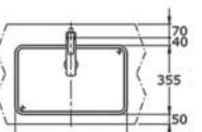

LAVATORY

TOTO

LW651JK1

LW630JW

LW569MT1

LW631JW

LW587JWF

LW951CJ TOJA

L548

LW952J TOJA

L501CE

L710CTRE

Click or Scan QR CODE view product Details

Click watch Product Details

انقر أو امسح QR CODE لعرض تفاصيل المنتج

انقر لمشاهدة تفاصيل المنتج