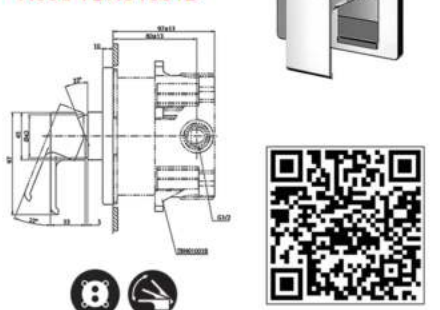

TLG08308D

Wall Mounted Single Lever Lavatory Faucet w/o Pop-Up Waste (Long)

TLG08201D

2 Handle Lavatory Faucet (3-Holes) w/ Pop-up Waste

TBG08303BA

Concealed Shower Mixer (With Panel)
*Need TBN01001D

TBG08304BA