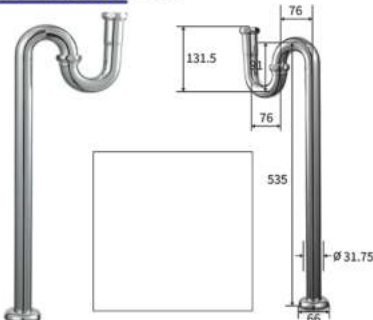

Service Sink W/ back hanger + Pedestal
560W X 456D X 883H mm (Incl. Drain Waste)

DL501SR S-TRAP