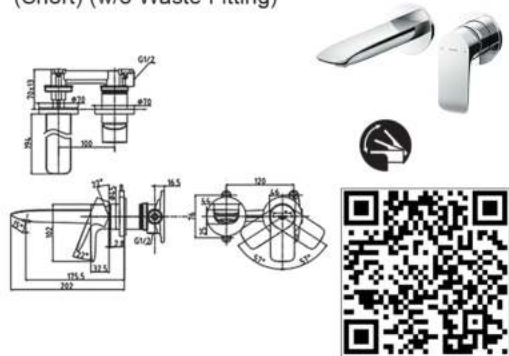

Exposed Mixing Faucet (Shower Mixer)

TRG04301B

Bidet Faucet

TLG04309D

Wall Mounted Single Lavatory Faucet (Short) (w/o Waste Fitting)

TLG04310DA

Wall Mounted Single Lavatory Faucet (Long) (w/o Waste Fitting)