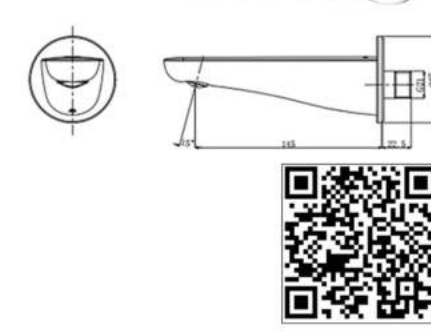

TRS04301D

Bidet Faucet

TLS04308D

Wall Mounted Single Lavatory Faucet (Short) (w/o Waste Fitting)

TLS04309D

Wall Mounted Single Lavatory Faucet (Long) (w/o Waste Fitting)

TBS03001D

Bath Spout