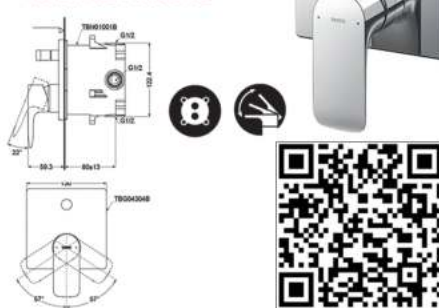

TLG04201D

Wide Spread Faucet Two Handle Lavatory Faucet

TBG04303BA

Concealed Shower Mixer (With Panel)
* Need TBN01001D

TBG04304BA

Concealed Shower Mixer (With Panel)
* Need TBN01001D

TBG02001B

Bath Spout