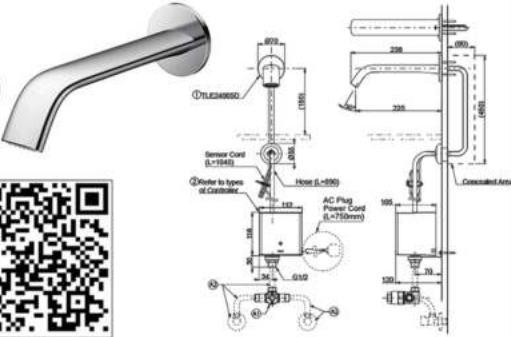

TLE24005D

Wall Mounted
Touchless Faucet (Spout Only)
Flow Rate : 1.3L/Min
Required Parts : A & B & C
Spout Opening
Distance :
H:150mm & L:225mm