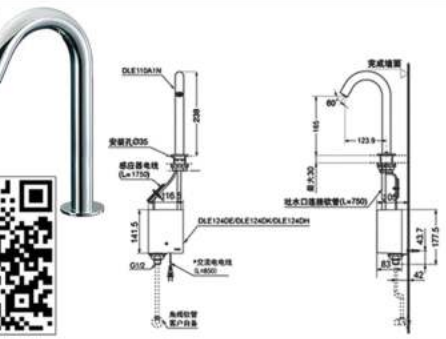

TOUCHLESS FAUCET

TOTO

TLE28001D

Desk Mounted
Touchless Faucet (Spout Only)
Flow Rate : 1.3L/Min
Required Parts : A & B & C
Spout Opening
Distance :
H:230mm & L:164mm

TLE24001D

Desk Mounted (Short)
Touchless Faucet (Spout Only)
Flow Rate : 1.3L/Min
Required Parts : A & B & C
Spout Opening
Distance:
H:146mm & L:138mm

TLE24005D

Wall Mounted
Touchless Faucet (Spout Only)
Flow Rate : 1.3L/Min
Required Parts : A & B & C
Spout Opening
Distance :
H:150mm & L:225mm

TLE24002D

Desk Mounted (Semi Tall)
Touchless Faucet (Spout Only)
Flow Rate : 1.3L/Min
Required Parts : A & B & C
Spout Opening
Distance :
H:180mm & L:160mm

TLE27001D

Deck Mounted
Touchless Faucet (Spout Only)
Flow Rate : 1.3L/Min
Required Parts : A & B & C
Spout Opening
Distance:
H:128mm & L:110mm

TLE24003D

Desk Mounted (Tall)
Touchless Faucet (Spout Only)
Flow Rate : 1.3L/Min
Required Parts : A & B & C
Spout Opening
Distance:
H:230mm & L:164mm

TLE21001D

Deck Mounted
Touchless Faucet (Spout Only)
Flow Rate : 1.3L/Min
Required Parts : A & B & C
Spout Opening
Distance :
H:128mm & L:110mm

DLE110A1NM Semi-Tall

Auto Faucet (Spout Only)
Flow Rate : 2L/Min
Required Parts : A & B
Spout Opening
Distance :
H :165mm & L:123mm

A : OPTION

1. TLE03501H (Eco Powered)
2. TLE01501H (AC Operated)
3. DLE124DK (Battery Operated)

B : TLE 05701A (Thermostat)

This " Thermostat " must purchase all Touchless Faucets

MADE IN JAPAN
صناعة يابانية

C : TLN 01103A (Stop Valve Set)

Cartoon In Side :

- 2 Pcs - Stop Valve
- 3 Pcs - Flexible Hose