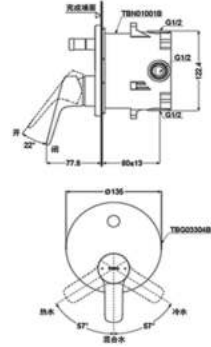

TBG03303B

Single Lever Shower Mixer
*Need TBN01001D