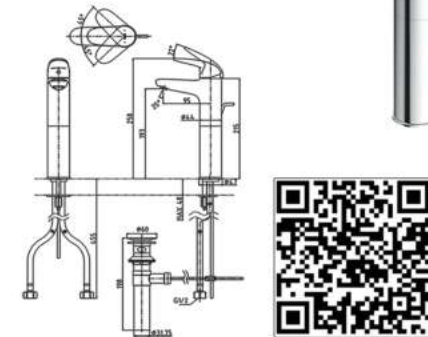

انقر لمشاهدة تفاصيل المنتج

LC - SERIES

TOTO

TLS03301D

Single Lavatory Faucet With Pop UP

TLS03303D

Single Lever Washbasin Faucet (Semi-tall Vessel) With Pop-Up

TLS03305D