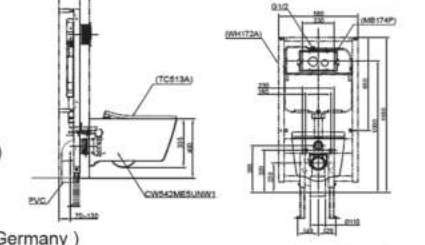

CW542ME5UNW1

Flush System : TORNADO (4.5/3L)
Bowl Shape : D-Shape
Rough-in : 180 mm (P-Trap)
Seat & Cover : TC513A (Made in Germany)
Size : 380W x 580D x 335H mm
with CEFIONTECT