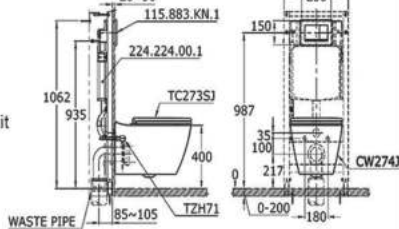

CW274JWS ALISEI

Wall Hung Toilet w/ Invisible Fixing Kit
Flush System : TORNADO (4.5/3L)
Bowl Shape : Square Elongated
Rough-in : 180 mm (P-Trap)
Seat & Cover : TC273SJ
Size : 404W x 590D x 330H mm
with CEFIONTECT