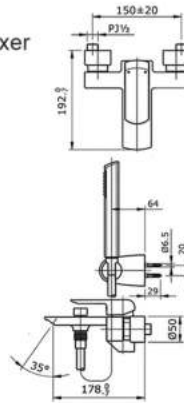

TX303BKBR - SA

Single lever Bidet Faucet
W/ Pop-Up Waste
Spout Opening
Distance :
Height : 76 mm
Length : 138 mm

TX447SKBR - SA

Bath & Shower Set
W/ Hand Shower
(4 Holes)
Spout Opening
Distance :
Height : 89 mm - Length : 214 mm