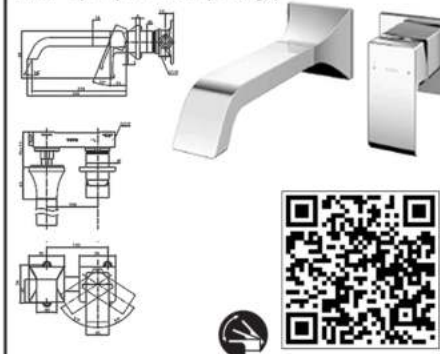

TLG08308D

Wall Mounted Single Lever Lavatory Faucet w/o Pop-Up Waste (Long)