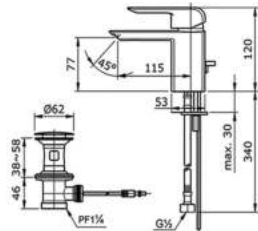

TBS04303B

Concealed Shower Mixer (with Valve)

TBS04304B

Concealed Bath & Shower Mixer with Diverter (with Valve)

COCKTAIL - SERIES

TOTO

TX115LKBR - SA

Single lever Lavatory Faucet
W/ Pop-Up Waste
Spout Opening
Distance :
Height : 77 mm
Length : 115 mm