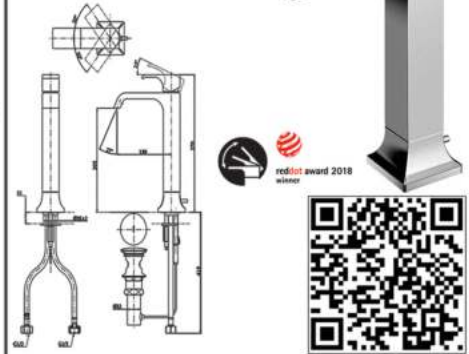

GC - SERIES

TOTO

TLG08301D

Single Lever Lavatory Faucet w/ Pop-up Waste (Short)

TLG08303D

Single Lever Lavatory Faucet w/ Pop-Up Waste (Middle)

TLG08305D

Single Lever Lavatory Faucet w/ Pop-up Waste (Tall)