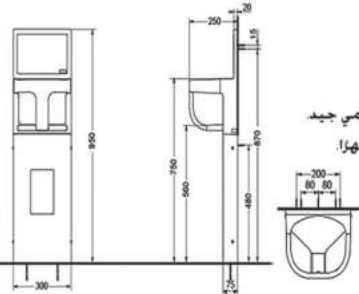

BABY BED

YKA25VC

Using time : W:780×D:560×H:950(mm)

Folding time : W:780×D:135×H:1145(mm)

FEATURES

- > Protection bars are designed in case babies may turn over or stretch legs when sleeping.
- > Fixing waist belt available to protect a fast-asleep baby.
- > The height of the bed is convenient for changing a baby's napkin.

Attention:

- > Please strictly follow the installation manual to install the product.
- > Only installing on a concrete floor allowed.
- > To assure a safe use, please do a good daily checking work.
- > The baby bed is designed for babies aged from 1 to 24 months.

المميزات :

- تم تصميم قضبان الحماية في حالة انقلاب الطفل.
- حزام التحصير لحماية الطفل.
- ارتفاع السرير مناسب لتغيير حفاظات الطفل.

معلومات السلامة :

- يرجى اتباع دليل التثبيت بدقة لتثبيت المنتج.
- يسمح فقط بالتركيب على أرضية خرسانية.
- لضمان استخدام آمن، يرجى القيام بعمل فحص يومي جيد.
- سرير الأطفال مصمم للأطفال من سن 1 إلى 24 شهرا.