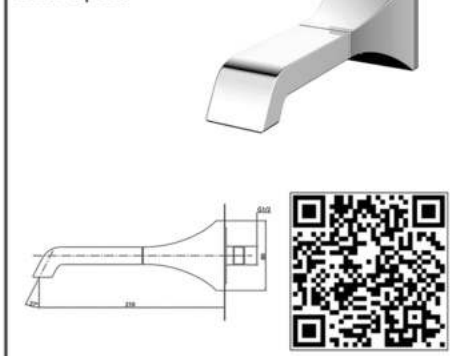

TBG08001B

Bath Spout