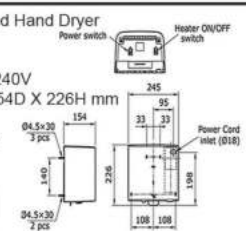

TYC322WF

Product name : High Speed Hand Dryer
Air Heater : On / Off
Drying Time : 5 - 9 Sec
Power : AC 220 - 240V
Size : 245W X 154D X 226H mm
Weight : 3kg
Material : PP Plastic