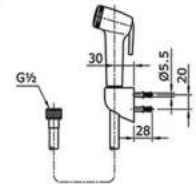

Shower Spray (White)

YEW350

Travel Washlet

- 180ml reservoir (c.23 seconds' worth of washing)
- Size: 130mm (closed) 296mm (open)
- Color: white
- Weight: 250g (8.8 oz)
- Power: one AA battery, sold separately