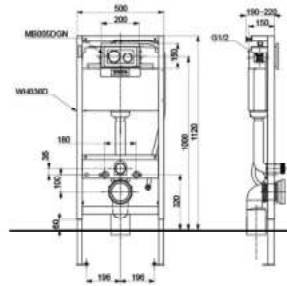

CONCEALED TANK & FLUSH PANEL

WH172AUD

Product Name : Concealed tank with Frame
Water Use : 4.8L / 3L
Water Pressure : 0.05MPa ~ 0.75MPa

FEATURES

- > Dual Flush System
- > Water Saving

WH172AAT

Product Name : Concealed tank with Frame
Water Use : 4.5L / 3L
Water Pressure : 0.05MPa ~ 0.75MPa

FEATURES

- > Compatible with WASHLET+
- > Dual Flush System
- > Water Saving
- > Auto-Flushing

MB003CPR2

Flush System : Dual
Colour : Matt Silver
Material : ABS
Size : 242W X 36D X 156H

MB170P#SS

MB174P#SS

MB171M#SS

MB175M#SS

WH036D

Product Name : Concealed tank with Frame
Flush System : Sensor
Water Use : 4.8L / 3L
Water Pressure : 0.1MPa ~ 0.75MPa

FEATURES :

MB005DGN

Product Name : Flush Panel
Flush System : Auto Dual Flush
Colour : Glass White
Material : Glass/ABS
Size : 220W X 11D X 150H (mm)

WH005

Product Name : Concealed Frame
Width : 500mm
Depth : 165~220mm
Height : 480~520mm

FEATURES :

NOTE :

Suitable Toilet : NEOREST LE 1 CW994P

WALL HUNG TOILET

CW512YR / 7EE0007 / TC501CVK RENESSE

Wall Hung Toilet
Flush system : Tornado
Bowl Shape : Elongated
Rough-in : H=180mm (P-Trap)
Size : 392W X 582D X 336H mm
Soft Close Seat & Cover - TC501CVK with CEFIONTECT

CW542ME5

Wall Hung Toilet
Flush System : TORNADO (4.5/3L)
Bowl Shape : D-Shape
Rough-in : 180 mm (P-Trap)
Seat & Cover : TC513A (Made in Germany)
Size : 380W x 580D x 335H mm
with CEFIONTECT

CW522A

Wall Hung Toilet
Flush System : TORNADO (4.5/3L)
Bowl Shape : Square Elongated
Rough-in : 180 mm (P-Trap)
Seat & Cover : TC512A (Made in Germany)
Size : 380W x 580D x 335H mm
with CEFIONTECT

CW553EA

Wall Hung Toilet
Flush system : Tornado Flush
Bowl Shape : D-Shape
Rough-in : H=220mm (P-Trap)
Seat & Cover : TC513A
Size : 380W x 540D X 335H mm
with CEFIONTECT

CW875NJ OMNI +