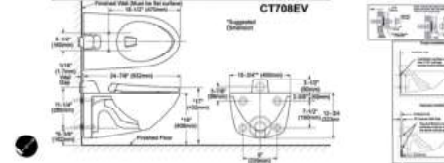

Consistent Flushing Performance

Constant flow EFV Stabilizes flush volume even when water pressure fluctuates

Design

- ① Frameless Design
- ② Beautiful metallic finish
- ③ Sensor flush with the molding surface
- ④ Status light indicator
  (Only TREF35 is outfitted with this feature.)
- ⑤ Large push buttons usable by anyone

Features

- ① Quality
  Protect against static electricity and prevent water penetration with PCB potting
- ② Reliability
  3 types of dust contamination filter
  - Solenoid Valve Filter
  - Piston Valve 360° Filter
  - Stop Valve Filter
- ③ Ease of Installation

New Flushing Technology

When there are water pressure fluctuations, a spring contracts to maintain water volume and force at a constant level.

*Only applicable to TREF35

Environment Factors	Current Situation		New Flushing Technology	
	Disturbance	Flushing Performance	Disturbance	Flushing Performance
Water Supply Pumps Specifications	Pressure Increased	Excessive Flush Volume	Constant Flow Rate Technology ↓ Disturbance Impact Reduction	Stable Flush Volume
	Pressure Decreased	Poor Flushing Volume		Stable Flush Volume
Simultaneous Serial Flushes	Pressure Decreased	Poor Flushing Volume		Stable Flush Volume
	Volume & Performance		Volume & Performance	

Flushing Volume Chart

Constant flow EFV stabilizes flush volume even when water pressure fluctuates

WALL - MOUNTED FLUSHOMETER TOILET - AUTOMATIC

CW708EV AUTOMATIC

Product Name : Wall Hung Toilet
Flush System : Automatic Flush
Water Use : 4.8L / Colour : White
Rough-in : H = 180mm (P-Trap)
Water Pressure : 0.07MPa ~ 0.75MPa
Size : 365W x 622D X 334H mm

• CT708EV

CW823RFVA AUTOMATIC

Flush system : TORNADO FLUSH
Rough-in : H=220 mm
Bowl Shape : Elongated
Size : 300W x 540D x 330H mm

TREF25U2A Concealed Toilet Sensor Flush Valve