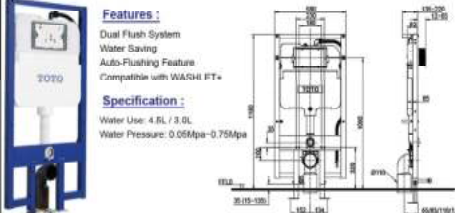

WH172AAT + AUTO FLUSH