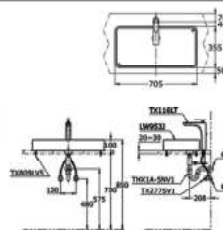

LAVATORIES

LAVATORIES