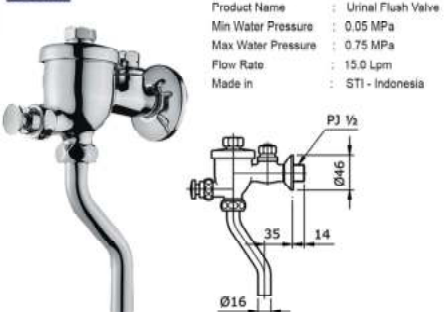

WALL HUNG URINAL & FLUSH VALVE

UW58HJW + DUE126UK

Product Name : Wall Hung Urinal - (Top Inlet)
Flush System : Sensor
Flush Volume : 0.8L
Size : 330W X 365D X 690H mm

UW104HJ + DUE126UK

Product Name : Wall Hung Urinal - (Top Inlet)
Flush System : Sensor
Flush Volume : 0.8L
Size : 326W X 355D X 545H mm

UW447HJT1 + DUE126UK

Product Name : Wall Hung Urinal Back Inlet
Type W/ Built-in Sensor AC 220V Operated
Flush System : Sensor
Flush Volume : 0.4L
Size : 444W X 356D X 685H mm

DUE126UK

Product Name : In-wall Sensor Urinal Flush Valve
Flush System : Sensor /
Flush Volume : 0.5L
Power Source : "DC" Battery
Panel Material : Stainless steel panel
Water Pressure : 0.05MPa ~ 0.75MPa
Size : 115W X 7D X 115H mm
Sensing Distance : 800mm away from the front of inductive window

U57

Product Name : Wall Hung Urinal - (Back Inlet)
Flush System : Manual
Flush Volume : 0.8L
Size : 330W X 310D X 605H mm

T60RN

Product Name : Urinal Flush Valve
Min Water Pressure : 0.05 MPa
Max Water Pressure : 0.75 MPa
Flow Rate : 15.0 Lpm
Made in : STI - Indonesia

CW10J#W

Squatting Toilet
430W X 535D X 310H mm

URINAL

LAVATORIES

LW103CJ

Wall Hung Lavatory
580W X 550D X 850H mm

LW240CJ

Wall Hung Lavatory
500W X 350D X 820H mm

LW286CME5

Wall Hung Lavatory
550W X 430D X 512H mm

LW300CME5

Wall Hung Lavatory
500W X 430D X 468H mm

LW240CJ

Wall Hung Lavatory
500W X 350D X 820H mm

LW820CJ

Wall Hung Lavatory
700W X 550D X 526H mm

LW898CJW OMNI+

Wall Hung Lavatory
600W X 345D X 136H mm

SKW322B

Service Sink W/ back hanger + Pedestal
560W X 456D X 883H mm (Incl. Drain Waste)

T30ARQ13N

Wall Mounted Tap (Cold)

DL501SR S-TRAP

DL501P2S P-TRAP