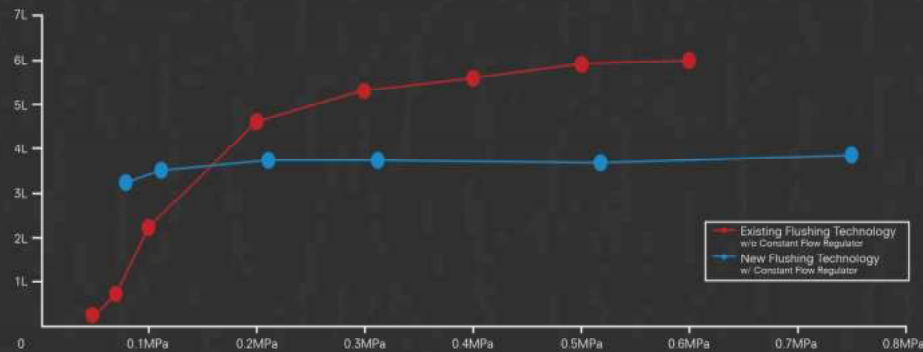

Flushing Volume Chart

Constant flow EFV stabilizes flush volume even when water pressure fluctuates