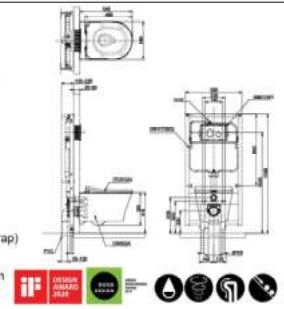

CONCEALED TANK & FLUSH PANEL

WH172AUD

Product Name : Concealed tank with Frame
Water Use : 4.8L / 3L
Water Pressure : 0.05MPa ~ 0.75MPa

FEATURES

- > Dual Flush System
- > Water Saving

WH172AAT

Product Name : Concealed tank with Frame
Water Use : 4.5L / 3L
Water Pressure : 0.05MPa ~ 0.75MPa

FEATURES

- > Compatible with WASHLET+
- > Dual Flush System
- > Water Saving
- > Auto-Flushing

MB003CPR2

Flush System : Dual
Colour : Matt Silver
Material : ABS
Size : 242W X 36D X 156H

MB170P#SS

MB174P#SS

MB171M#SS

MB175M#SS

WH036D

Product Name : Concealed tank with Frame
Flush System : Sensor
Water Use : 4.8L / 3L
Water Pressure : 0.1MPa ~ 0.75MPa

FEATURES :

MB005DGN

Product Name : Flush Panel
Flush System : Auto Dual Flush
Colour : Glass White
Material : Glass/ABS
Size : 220W X 11D X 150H (mm)

WH005

Product Name : Concealed Frame
Width : 500mm
Depth : 165~220mm
Height : 480~520mm

FEATURES :

NOTE :

Suitable Toilet : NEOREST LE 1 CW994P

WALL HUNG TOILET

CW512YR / 7EE0007 / TC501CVK RENESSE

Wall Hung Toilet
Flush system : Tornado
Bowl Shape : Elongated
Rough-in : H=180mm (P-Trap)
Size : 392W X 582D X 336H mm
Soft Close Seat & Cover - TC501CVK with CEFIONTECT

CW542ME5

Wall Hung Toilet
Flush System : TORNADO (4.5/3L)
Bowl Shape : D-Shape
Rough-in : 180 mm (P-Trap)
Seat & Cover : TC513A (Made in Germany)
Size : 380W x 580D x 335H mm
with CEFIONTECT

CW522A

Wall Hung Toilet
Flush System : TORNADO (4.5/3L)
Bowl Shape : Square Elongated
Rough-in : 180 mm (P-Trap)
Seat & Cover : TC512A (Made in Germany)
Size : 380W x 580D x 335H mm
with CEFIONTECT

CW553EA

Wall Hung Toilet
Flush system : Tornado Flush
Bowl Shape : D-Shape
Rough-in : H=220mm (P-Trap)
Seat & Cover : TC513A
Size : 380W x 540D X 335H mm
with CEFIONTECT

CW875NJ OMNI +