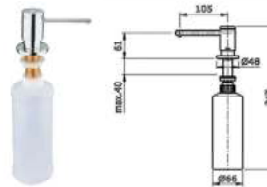

TX728AEV1Z

Deck Type Soap Dispenser
Dispenser - (Bottom Refill)
Soap Type : Liquid
66W X 105D X 347H mm