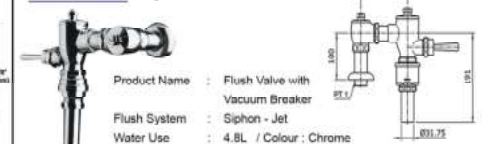

TV150NSJ Exposed Manual Toilet

Product Name : Flush Valve with Vacuum Breaker
Flush System : Siphon - Jet
Water Use : 4.8L / Colour : Chrome
Flow Rate : 54.0 Lpm
Water Pressure : 0.07MPa ~ 0.75MPa