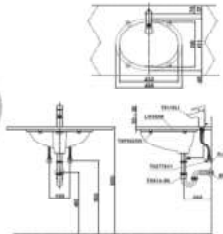

LAVATORIES

LAVATORIES