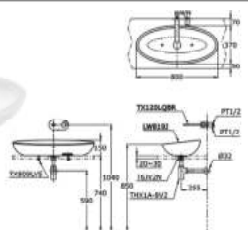

Console Lavatory  
600W x 370D x 110H mm

**LW953JW TOJA**

Console Lavatory  
700W x 350D x 109H mm

**LW819**

Vessel Lavatory  
800W x 370D x 150H mm

**L710CTRE**

Console Lavatory  
500W x 450D x 135H mm

**LW896JW**