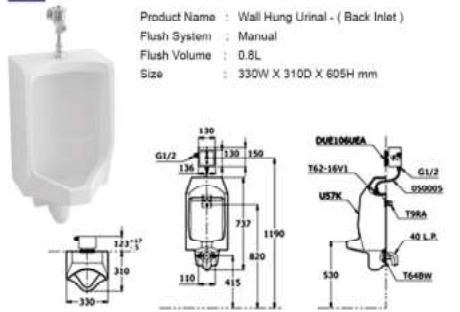

WALL HUNG URINAL & FLUSH VALVE

UW58HJW + DUE126UK

Product Name : Wall Hung Urinal - (Top Inlet)
Flush System : Sensor
Flush Volume : 0.8L
Size : 330W X 365D X 690H mm

UW104HJ + DUE126UK

Product Name : Wall Hung Urinal - (Top Inlet)
Flush System : Sensor
Flush Volume : 0.8L
Size : 326W X 355D X 545H mm

UW447HJT1 + DUE126UK

Product Name : Wall Hung Urinal Back Inlet
Type W/ Built-in Sensor AC 220V Operated
Flush System : Sensor
Flush Volume : 0.4L
Size : 444W X 356D X 685H mm

DUE126UK

Product Name : In-wall Sensor Urinal Flush Valve
Flush System : Sensor /
Flush Volume : 0.5L
Power Source : "DC" Battery
Panel Material : Stainless steel panel
Water Pressure : 0.05MPa ~ 0.75MPa
Size : 115W X 7D X 115H mm
Sensing Distance : 800mm away from the front of inductive window

U57

Product Name : Wall Hung Urinal - (Back Inlet)
Flush System : Manual
Flush Volume : 0.8L
Size : 330W X 310D X 605H mm

T60RN

Product Name : Urinal Flush Valve
Min Water Pressure : 0.05 MPa
Max Water Pressure : 0.75 MPa
Flow Rate : 15.0 Lpm
Made in : STI - Indonesia

CW10J#W

Squatting Toilet
430W X 535D X 310H mm

URINAL

LAVATORIES

LW103CJ

Wall Hung Lavatory
580W X 550D X 850H mm

LW240CJ

Wall Hung Lavatory
500W X 350D X 820H mm

LW286CME5

Wall Hung Lavatory
550W X 430D X 512H mm

LW300CME5

Wall Hung Lavatory
500W X 430D X 468H mm

LW240CJ

Wall Hung Lavatory
500W X 350D X 820H mm

LW820CJ

Wall Hung Lavatory
700W X 550D X 526H mm

LW898CJW OMNI+

Wall Hung Lavatory
600W X 345D X 136H mm

SKW322B

Service Sink W/ back hanger + Pedestal
560W X 456D X 883H mm (Incl. Drain Waste)

T30ARQ13N

Wall Mounted Tap (Cold)

DL501SR S-TRAP

DL501P2S P-TRAP