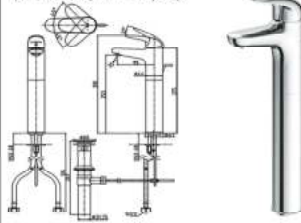

TLS03305D

Single Lever Washbasin Faucet (Tall Vessel) With Pop-Up