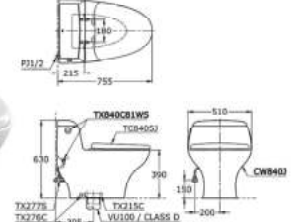

Eco-max One-Piece Toilet
Flush System : Wash Down
Bowl Shape : Elongated
Rough-In : 305mm (S-Trap)
Seat & Cover : TC8405J
Size : 510W X 755D X 630H mm