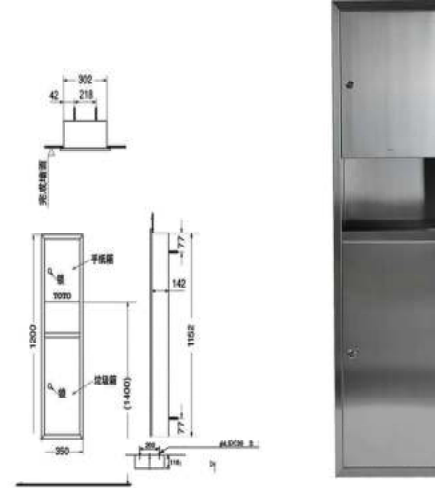

PAPER HOLDER

DS713U # S.S

Product Name : Small embedded Stainless Steel Paper Holder & Tissue Dispenser + Bin
Material : SUS304
Size : 350W X 150D X 1200H mm