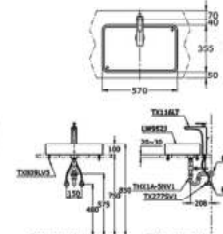

## LAVATORIES

**LW951CJW TOJA**

Console Lavatory  
605W x 455D x 100H mm

**LW631JW**

Console Lavatory  
710W x 410D x 125H mm

**LW952JW TOJA**

Console Lavatory  
570W x 355D x 100H mm

**LW630JW**