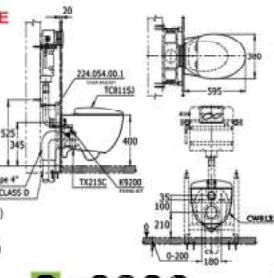

CW812RA LE MUSE

Wall Hung Toilet

Bowl Shape : Elongated
Rough-In : H=180mm (P-Trap)
Seat & Cover : TC811SJ
Flush System : TORNADO (4.5/3L)
Size : 380W X 595D X 335H mm

BW812J LE MUSE

Wall Hung Bidet
Size : 380W X 595D X 315H mm