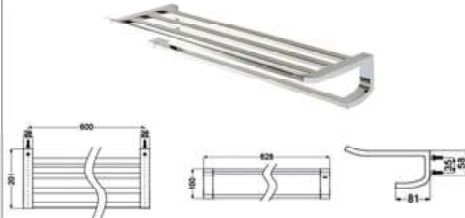

YTS903B8

Product Name : Towel shelf with Rail
Size : 600W X 201D X 100Hmm