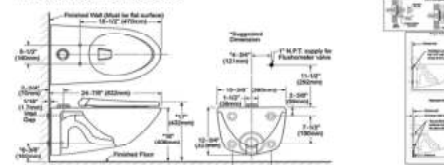

Consistent Flushing Performance

Constant flow EFV Stabilizes flush volume even when water pressure fluctuates

Design

- ① Frameless Design
- ② Beautiful metallic finish
- ③ Sensor flush with the molding surface
- ④ Status light indicator
  (Only TREF35 is outfitted with this feature.)
- ⑤ Large push buttons usable by anyone

Features

- ① Quality
  Protect against static electricity and prevent water penetration with PCB potting
- ② Reliability
  3 types of dust contamination filter
  - Solenoid Valve Filter
  - Piston Valve 360° Filter
  - Stop Valve Filter
- ③ Ease of Installation

New Flushing Technology

When there are water pressure fluctuations, a spring contracts to maintain water volume and force at a constant level.

*Only applicable to TREF35

Environment Factors	Current Situation		New Flushing Technology	
	Disturbance	Flushing Performance	Disturbance	Flushing Performance
Water Supply Pumps Specifications	Pressure Increased	Excessive Flush Volume	Constant Flow Rate Technology ↓ Disturbance Impact Reduction	Stable Flush Volume
	Pressure Decreased	Poor Flushing Volume		Stable Flush Volume
Simultaneous Serial Flushes	Pressure Decreased	Poor Flushing Volume		Stable Flush Volume
	Volume & Performance		Volume & Performance	

Flushing Volume Chart

Constant flow EFV stabilizes flush volume even when water pressure fluctuates

WALL - MOUNTED FLUSHOMETER TOILET - AUTOMATIC

CW708EV AUTOMATIC

Product Name : Wall Hung Toilet
Flush System : Automatic Flush
Water Use : 4.8L / Colour : White
Rough-in : H = 180mm (P-Trap)
Water Pressure : 0.07MPa ~ 0.75MPa
Size : 365W x 622D X 334H mm

• CT708EV

CW823RFVA AUTOMATIC

Flush system : TORNADO FLUSH
Rough-in : H=220 mm
Bowl Shape : Elongated
Size : 300W x 540D x 330H mm

TREF25U2A Concealed Toilet Sensor Flush Valve