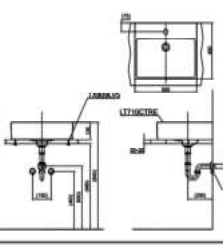

Console Lavatory  
600W x 370D x 110H mm

**LW953JW TOJA**

Console Lavatory  
700W x 350D x 109H mm

**LW819**

Vessel Lavatory  
800W x 370D x 150H mm

**L710CTRE**

Console Lavatory  
500W x 450D x 135H mm

**LW896JW**