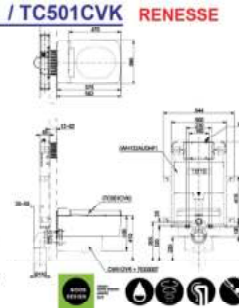

WALL HUNG TOILET

CW512YR / 7EE0007 / TC501CVK RENESSE

Wall Hung Toilet
Flush system : Tornado
Bowl Shape : Elongated
Rough-in : H=180mm (P-Trap)
Size : 392W X 582D X 336H mm
Soft Close Seat & Cover - TC501CVK with CEFIONTECT

CW542ME5