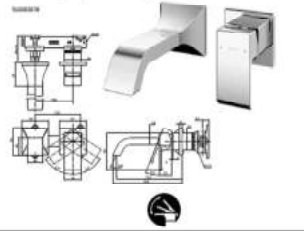

TLG08307D

Wall Mounted Single Lever Lavatory Faucet w/o Pop-Up Waste (Short)