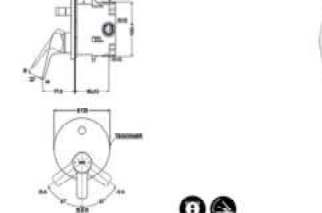

TBG03303B

Single Lever Shower Mixer *Need TBN01001D