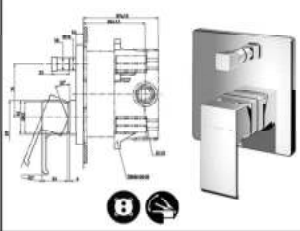

TBG08304B

Concealed Shower Mixer (With Panel)
*Need TBN01001D