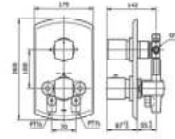

TX473SKBR

Thermostat
Bath & Shower Mixer
W/Diverter & Stop Valve