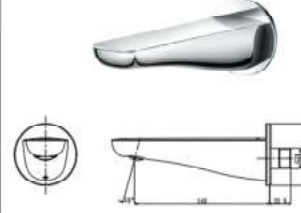

TBS03001D

Bath Spout