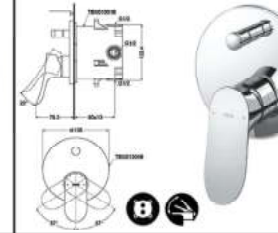

TBG01304B

Concealed Bath & Shower Mixer with Diverter
*Need TBN01001D