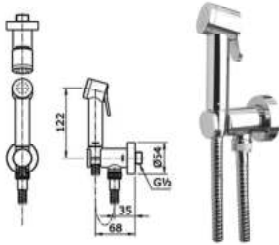

SHOWER SPRAY

TX403SECR - SA

Shower Spray With Safety Valve (Chrome)