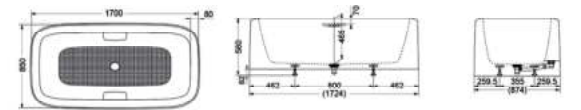

PJW1714PW

Product Name : BASIC+ Freestanding Bathtub
Capacity : 275L
Size : W:1695 x D:835 x H:565 mm