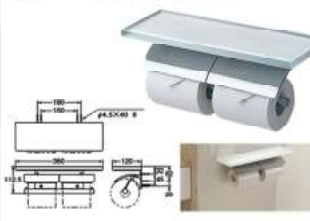

YH63GWS

Product Name : Roll Holder
Material : Glass & Brass
Size : 360W X 120D X 113H mm