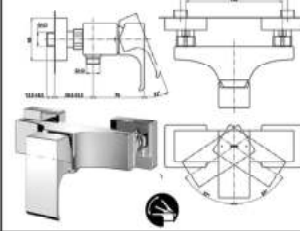

TBG08301B

Exposed Single Lever Shower Mixer