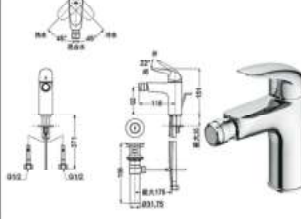

TRS03301D

Single lever Bidet Faucet With Pop Up