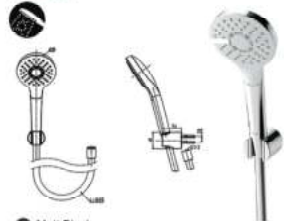

TBW01008D

Wall-Hung Hand Shower
(1 Modes)

● Matt Black