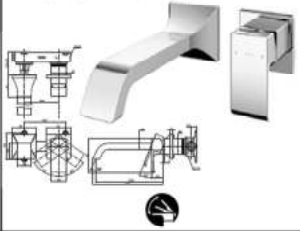

TLG08308D

Wall Mounted Single Lever Lavatory Faucet w/o Pop-Up Waste (Long)