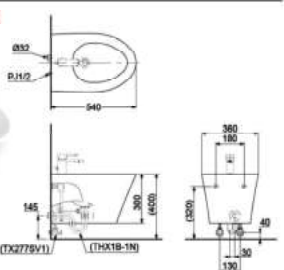

WALL HUNG TOILET - SET

CW951JWS TOJA

Wall Hung Toilet

Flush System : Wash Down
Bowl Shape : European
Rough-In : H=180mm (P-Trap)
Seat Cover : TC950SJ
Size : 368W X 595D X 351H mm

BW951J TOJA

Wall Hung Bidet
Size : 365W X 595D X 260H mm

CW812RA LE MUSE

Wall Hung Toilet

Bowl Shape : Elongated
Rough-In : H=180mm (P-Trap)
Seat & Cover : TC811SJ
Flush System : TORNADO (4.5/3L)
Size : 380W X 595D X 335H mm

BW812J LE MUSE

Wall Hung Bidet
Size : 380W X 595D X 315H mm

CW162Y URBANIQUE

Wall Hung Toilet

Flush System : Tornado
Bowl Shape : D-Shape
Rough-In : H=180mm (P-Trap)
Seat Cover : TC390CVK
Size : 394W X 530D X 339H mm

B162E URBANIQUE

Wall Hung Bidet
Size : 400W X 550D X 410H mm

TOILET - SET

CW274JWS ALISEI

Wall Hung Toilet w/ Invisible Fixing Kit
Flush System : TORNADO (4.5/3L)
Bowl Shape : Square Elongated
Rough-In : 180 mm (P-Trap)
Seat & Cover : TC273SJ
Size : 404W x 590D x 330H mm
with CEFIONTECT

BW274JWS ALISEI

Wall Hung Bidet w/ Invisible Fixing Kit
Bowl Shape : Square Elongated
Size : 404W x 590D x 325H mm

CW275JWS ALISEI

Wall Faced Closet Toilet
Flush System : Tornado Flush
Bowl Shape : Elongated
Rough-In : 180mm (P-Trap)
Seat & Cover : TC273SJ
Size : 404W X 590D X 400H mm

BW275JWS ALISEI

Wall Faced Bidet w/ Invisible Fixing Kit
Bowl Shape : Square Elongated
Size : 404W x 590D x 422H mm

CW822NJWS AVANTE

Wall Hung Toilet
Flush System : Wash Down
Bowl Shape : Elongated
Rough-In : H=180mm (P-Trap)
Seat & Cover : TC281SJ
Size : 360W X 540D X 330H mm

CW822RA

Flush System : TORNADO (4.5/3L)
Size : 380W x 540D x 330H mm

BW822NJ AVANTE

Wall Hung Bidet
Size : 360W X 540D X 320H mm

CW824NPJWS AVANTE

Round Wall Faced Closet Toilet
Flush System : Wash Down
Bowl Shape : Round
Rough-In : H=180 mm (P-Trap)
Seat & Cover : TC282SJ
Size : 360W X 525D X 490H mm

BW823NJ AVANTE