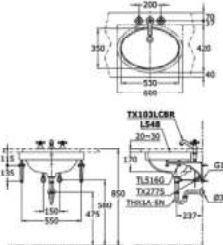

Square Semi Recessed Lavatory  
520W x 420D x 300H mm

**LW587JW**

Round Under Counter Lavatory  
539W x 437D x 190H mm

**LW595J**

Square Under Counter Lavatory  
635W x 315D x 200H mm

**L548**

Round Under Counter Lavatory  
600W x 420D x 215H mm