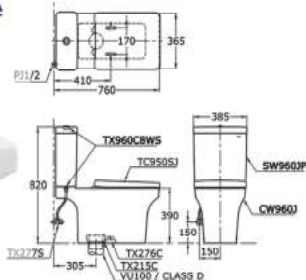

### CW960JWSSA

Close Couple Toilet  
 Flush system : Wash Down (Dual)  
 Bowl Shape : Elongated  
 Rough-In : 305mm (S-Trap)  
 Seat & Cover : TC9505J  
 Size : 380W X 760D X 820H mm