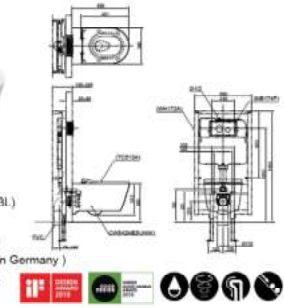

CONCEALED TANK & FLUSH PANEL

WH172AUD

Product Name : Concealed tank with Frame
Water Use : 4.8L / 3L
Water Pressure : 0.05MPa ~ 0.75MPa

FEATURES

- > Dual Flush System
- > Water Saving

WH172AAT

Product Name : Concealed tank with Frame
Water Use : 4.5L / 3L
Water Pressure : 0.05MPa ~ 0.75MPa

FEATURES

- > Compatible with WASHLET+
- > Dual Flush System
- > Water Saving
- > Auto-Flushing

MB003CPR2

Flush System : Dual
Colour : Matt Silver
Material : ABS
Size : 242W X 36D X 156H

MB170P#SS

MB174P#SS

MB171M#SS

MB175M#SS

WH036D

Product Name : Concealed tank with Frame
Flush System : Sensor
Water Use : 4.8L / 3L
Water Pressure : 0.1MPa ~ 0.75MPa

FEATURES :

MB005DGN

Product Name : Flush Panel
Flush System : Auto Dual Flush
Colour : Glass White
Material : Glass/ABS
Size : 220W X 11D X 150H (mm)

WH005

Product Name : Concealed Frame
Width : 500mm
Depth : 165~220mm
Height : 480~520mm

FEATURES :

NOTE :

Suitable Toilet : NEOREST LE 1 CW994P

WALL HUNG TOILET

CW512YR / 7EE0007 / TC501CVK RENESSE

Wall Hung Toilet
Flush system : Tornado
Bowl Shape : Elongated
Rough-in : H=180mm (P-Trap)
Size : 392W X 582D X 336H mm
Soft Close Seat & Cover - TC501CVK with CEFIONTECT

CW542ME5

Wall Hung Toilet
Flush System : TORNADO (4.5/3L)
Bowl Shape : D-Shape
Rough-in : 180 mm (P-Trap)
Seat & Cover : TC513A (Made in Germany)
Size : 380W x 580D x 335H mm
with CEFIONTECT

CW522A

Wall Hung Toilet
Flush System : TORNADO (4.5/3L)
Bowl Shape : Square Elongated
Rough-in : 180 mm (P-Trap)
Seat & Cover : TC512A (Made in Germany)
Size : 380W x 580D x 335H mm
with CEFIONTECT

CW553EA

Wall Hung Toilet
Flush system : Tornado Flush
Bowl Shape : D-Shape
Rough-in : H=220mm (P-Trap)
Seat & Cover : TC513A
Size : 380W x 540D X 335H mm
with CEFIONTECT

CW875NJ OMNI +