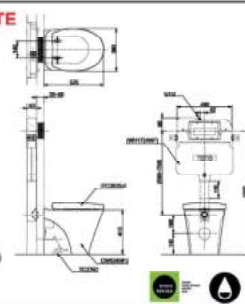

CW824NPJWS AVANTE

Round Wall Faced Closet Toilet
Flush System : Wash Down
Bowl Shape : Round
Rough-In : H=180 mm (P-Trap)
Seat & Cover : TC282SJ
Size : 360W X 525D X 490H mm

BW823NJ AVANTE