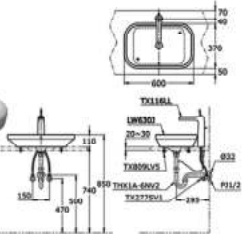

LAVATORIES

LAVATORIES