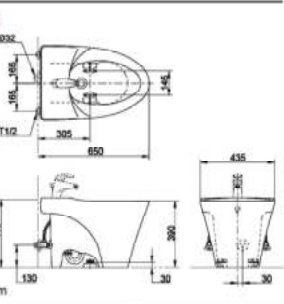

BW823NJ AVANTE

Floor Mounted Bidet
Size : 435W X 650D X 390H mm

WATER SAVING

TORNADO FLUSH

RIM LESS

CEFIONTECT

WATER SAVING

TORNADO FLUSH

RIM LESS

CEFIONTECT