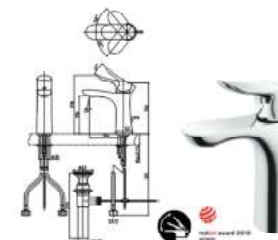

GO - SERIES

TLG01301D

Single Lavatory Faucet with Popup