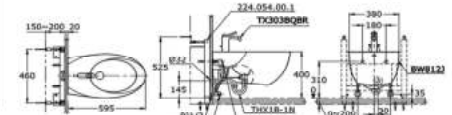

WALL HUNG TOILET - SET

CW951JWS TOJA

Wall Hung Toilet

Flush System : Wash Down
Bowl Shape : European
Rough-In : H=180mm (P-Trap)
Seat Cover : TC950SJ
Size : 368W X 595D X 351H mm

BW951J TOJA

Wall Hung Bidet
Size : 365W X 595D X 260H mm

CW812RA LE MUSE

Wall Hung Toilet

Bowl Shape : Elongated
Rough-In : H=180mm (P-Trap)
Seat & Cover : TC811SJ
Flush System : TORNADO (4.5/3L)
Size : 380W X 595D X 335H mm

BW812J LE MUSE

Wall Hung Bidet
Size : 380W X 595D X 315H mm

CW162Y URBANIQUE

Wall Hung Toilet

Flush System : Tornado
Bowl Shape : D-Shape
Rough-In : H=180mm (P-Trap)
Seat Cover : TC390CVK
Size : 394W X 530D X 339H mm

B162E URBANIQUE

Wall Hung Bidet
Size : 400W X 550D X 410H mm

TOILET - SET

CW274JWS ALISEI

Wall Hung Toilet w/ Invisible Fixing Kit
Flush System : TORNADO (4.5/3L)
Bowl Shape : Square Elongated
Rough-In : 180 mm (P-Trap)
Seat & Cover : TC273SJ
Size : 404W x 590D x 330H mm
with CEFIONTECT

BW274JWS ALISEI

Wall Hung Bidet w/ Invisible Fixing Kit
Bowl Shape : Square Elongated
Size : 404W x 590D x 325H mm

CW275JWS ALISEI

Wall Faced Closet Toilet
Flush System : Tornado Flush
Bowl Shape : Elongated
Rough-In : 180mm (P-Trap)
Seat & Cover : TC273SJ
Size : 404W X 590D X 400H mm

BW275JWS ALISEI

Wall Faced Bidet w/ Invisible Fixing Kit
Bowl Shape : Square Elongated
Size : 404W x 590D x 422H mm

CW822NJWS AVANTE

Wall Hung Toilet
Flush System : Wash Down
Bowl Shape : Elongated
Rough-In : H=180mm (P-Trap)
Seat & Cover : TC281SJ
Size : 360W X 540D X 330H mm

CW822RA

Flush System : TORNADO (4.5/3L)
Size : 380W x 540D x 330H mm

BW822NJ AVANTE

Wall Hung Bidet
Size : 360W X 540D X 320H mm

CW824NPJWS AVANTE

Round Wall Faced Closet Toilet
Flush System : Wash Down
Bowl Shape : Round
Rough-In : H=180 mm (P-Trap)
Seat & Cover : TC282SJ
Size : 360W X 525D X 490H mm

BW823NJ AVANTE