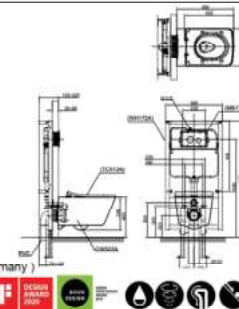

CW522A

Wall Hung Toilet
Flush System : TORNADO (4.5/3L)
Bowl Shape : Square Elongated
Rough-in : 180 mm (P-Trap)
Seat & Cover : TC512A (Made in Germany)
Size : 380W x 580D x 335H mm
with CEFIONTECT

CW553EA