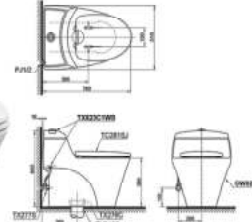

WATER CLOSET - (One-Piece Toilet)

CW823NJ AVANTE

One-Piece Toilet
Flush System : Wash Down
Bowl Shape : Elongated
Rough-In : 305mm (S-Trap)
Seat & Cover : TC2815J
Size : 510W X 750D X 605H mm

CW840JW