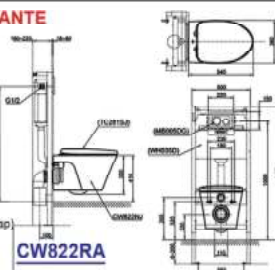

CW822NJWS AVANTE

Wall Hung Toilet
Flush System : Wash Down
Bowl Shape : Elongated
Rough-In : H=180mm (P-Trap)
Seat & Cover : TC281SJ
Size : 360W X 540D X 330H mm

CW822RA

Flush System : TORNADO (4.5/3L)
Size : 380W x 540D x 330H mm

BW822NJ AVANTE