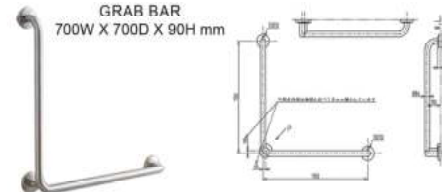

T113BL9 V1

GRAB BAR
700W X 700D X 90H mm