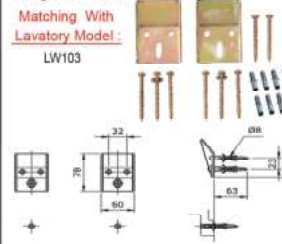

TL220D

Hangers & Screws