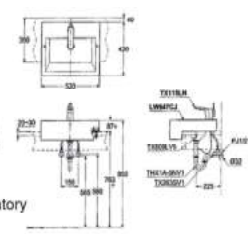

LAVATORIES

LAVATORIES