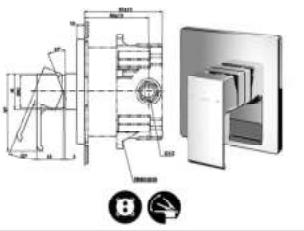

TBG08303B

Concealed Shower Mixer (With Panel)
*Need TBN01001D