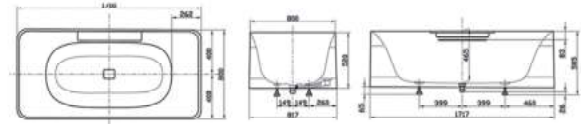

PJY1704HPWE#GW

Product Name : Reinforced Marble Free Standing Bathtub with Hand Grip
Capacity : 335L
Size : W:1700W X D:800D X H:585 mm