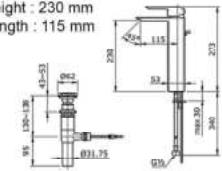

TX116LKBR - SA

Single lever Lavatory Faucet for Tall Vessel
W/ Pop-Up Waste

Spout Opening
Distance :
Height : 230 mm
Length : 115 mm