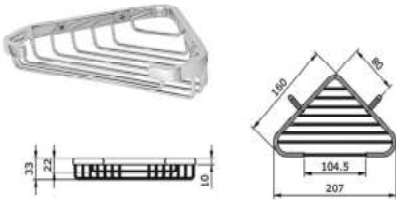

ACCESSORIES

TX2AV1B

Product Name : Corner Soap Basket
Size : 207W X 160D X 33H mm