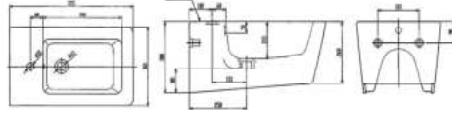

WALL HUNG TOILET - SET

CW951JWS TOJA

Wall Hung Toilet

Flush System : Wash Down
Bowl Shape : European
Rough-In : H=180mm (P-Trap)
Seat Cover : TC950SJ
Size : 368W X 595D X 351H mm

BW951J TOJA

Wall Hung Bidet
Size : 365W X 595D X 260H mm

CW812RA LE MUSE

Wall Hung Toilet

Bowl Shape : Elongated
Rough-In : H=180mm (P-Trap)
Seat & Cover : TC811SJ
Flush System : TORNADO (4.5/3L)
Size : 380W X 595D X 335H mm

BW812J LE MUSE

Wall Hung Bidet
Size : 380W X 595D X 315H mm

CW162Y URBANIQUE

Wall Hung Toilet

Flush System : Tornado
Bowl Shape : D-Shape
Rough-In : H=180mm (P-Trap)
Seat Cover : TC390CVK
Size : 394W X 530D X 339H mm

B162E URBANIQUE

Wall Hung Bidet
Size : 400W X 550D X 410H mm

TOILET - SET

CW274JWS ALISEI

Wall Hung Toilet w/ Invisible Fixing Kit
Flush System : TORNADO (4.5/3L)
Bowl Shape : Square Elongated
Rough-In : 180 mm (P-Trap)
Seat & Cover : TC273SJ
Size : 404W x 590D x 330H mm
with CEFIONTECT

BW274JWS ALISEI

Wall Hung Bidet w/ Invisible Fixing Kit
Bowl Shape : Square Elongated
Size : 404W x 590D x 325H mm

CW275JWS ALISEI

Wall Faced Closet Toilet
Flush System : Tornado Flush
Bowl Shape : Elongated
Rough-In : 180mm (P-Trap)
Seat & Cover : TC273SJ
Size : 404W X 590D X 400H mm

BW275JWS ALISEI

Wall Faced Bidet w/ Invisible Fixing Kit
Bowl Shape : Square Elongated
Size : 404W x 590D x 422H mm

CW822NJWS AVANTE

Wall Hung Toilet
Flush System : Wash Down
Bowl Shape : Elongated
Rough-In : H=180mm (P-Trap)
Seat & Cover : TC281SJ
Size : 360W X 540D X 330H mm

CW822RA

Flush System : TORNADO (4.5/3L)
Size : 380W x 540D x 330H mm

BW822NJ AVANTE

Wall Hung Bidet
Size : 360W X 540D X 320H mm

CW824NPJWS AVANTE

Round Wall Faced Closet Toilet
Flush System : Wash Down
Bowl Shape : Round
Rough-In : H=180 mm (P-Trap)
Seat & Cover : TC282SJ
Size : 360W X 525D X 490H mm

BW823NJ AVANTE