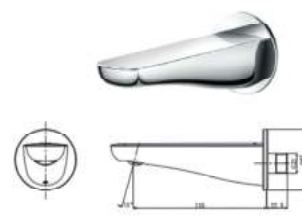

Wall Mounted Single Lavatory Faucet (Short) (w/o Waste Fitting)

**TLS04309D**

Wall Mounted Single Lavatory Faucet (Long) (w/o Waste Fitting)

**TBS03001D**

Bath Spout

**TBS04303**

Concealed Shower Mixer (with Valve)