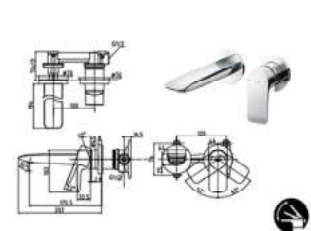

TLG04309D

Wall Mounted Single Lavatory Faucet (Short) (w/o Waste Fitting)