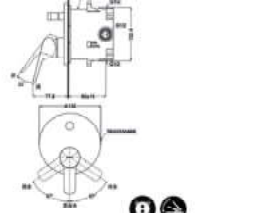

TBG03304B

Single Lever Bath & Shower Mixer W/ Diverter *Need TBN01001D