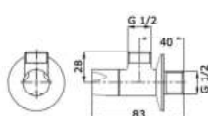

HAP004A

Stop Valve With Heavy Duty Flexible Hose

Size : 1/2"