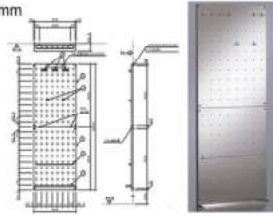

UTR422S

Janitor Rack
600W X 94D X 1600H mm