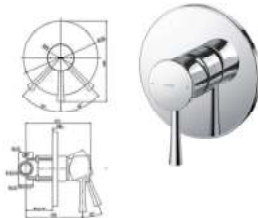

TBS02303B

Concealed Shower Mixer (with Valve)