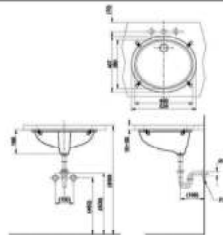

LAVATORIES

LAVATORIES