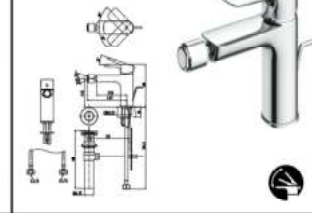

TRG04301D

Bidet Faucet