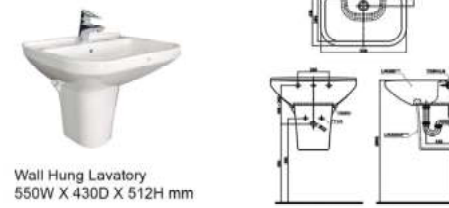

WALL HUNG URINAL & FLUSH VALVE

UW58HJW + DUE126UK

Product Name : Wall Hung Urinal - (Top Inlet)
Flush System : Sensor
Flush Volume : 0.8L
Size : 330W X 365D X 690H mm

UW104HJ + DUE126UK

Product Name : Wall Hung Urinal - (Top Inlet)
Flush System : Sensor
Flush Volume : 0.8L
Size : 326W X 355D X 545H mm

UW447HJT1 + DUE126UK

Product Name : Wall Hung Urinal Back Inlet
Type W/ Built-in Sensor AC 220V Operated
Flush System : Sensor
Flush Volume : 0.4L
Size : 444W X 356D X 685H mm

DUE126UK

Product Name : In-wall Sensor Urinal Flush Valve
Flush System : Sensor /
Flush Volume : 0.5L
Power Source : "DC" Battery
Panel Material : Stainless steel panel
Water Pressure : 0.05MPa ~ 0.75MPa
Size : 115W X 7D X 115H mm
Sensing Distance : 800mm away from the front of inductive window

U57

Product Name : Wall Hung Urinal - (Back Inlet)
Flush System : Manual
Flush Volume : 0.8L
Size : 330W X 310D X 605H mm

T60RN

Product Name : Urinal Flush Valve
Min Water Pressure : 0.05 MPa
Max Water Pressure : 0.75 MPa
Flow Rate : 15.0 Lpm
Made in : STI - Indonesia

CW10J#W

Squatting Toilet
430W X 535D X 310H mm

URINAL

LAVATORIES

LW103CJ

Wall Hung Lavatory
580W X 550D X 850H mm

LW240CJ

Wall Hung Lavatory
500W X 350D X 820H mm

LW286CME5

Wall Hung Lavatory
550W X 430D X 512H mm

LW300CME5

Wall Hung Lavatory
500W X 430D X 468H mm

LW240CJ

Wall Hung Lavatory
500W X 350D X 820H mm

LW820CJ

Wall Hung Lavatory
700W X 550D X 526H mm

LW898CJW OMNI+

Wall Hung Lavatory
600W X 345D X 136H mm

SKW322B

Service Sink W/ back hanger + Pedestal
560W X 456D X 883H mm (Incl. Drain Waste)

T30ARQ13N

Wall Mounted Tap (Cold)

DL501SR S-TRAP

DL501P2S P-TRAP