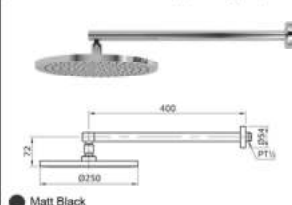

TX488SZ

Fixed Shower Head W/Pipe
(L= 400 mm, Ø= 250 mm) (Wall Type)

● Matt Black