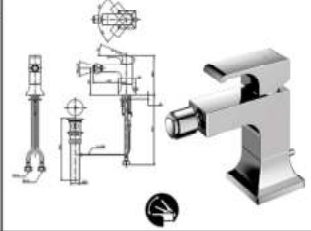

TRG08301D

Bidet Faucet w/ pop-up waste