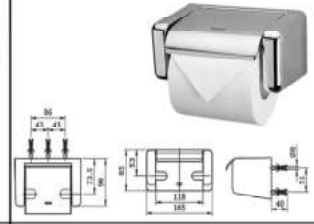

TX720ACRB

Product Name : Paper Holder
Material : Brass
Size : 165W X 90D X 65H mm