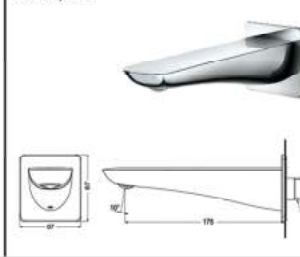

TBG02001D

Bath Spout