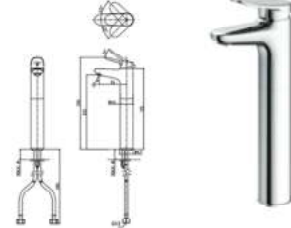

TLS04307D

Single Lavatory Faucet With Pop Up(Tall)