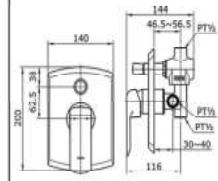

TX442SKN

Single Lever
Bath & Shower Mixer W/ Diverter

1 OUTLET

2 OUTLET

3 OUTLET