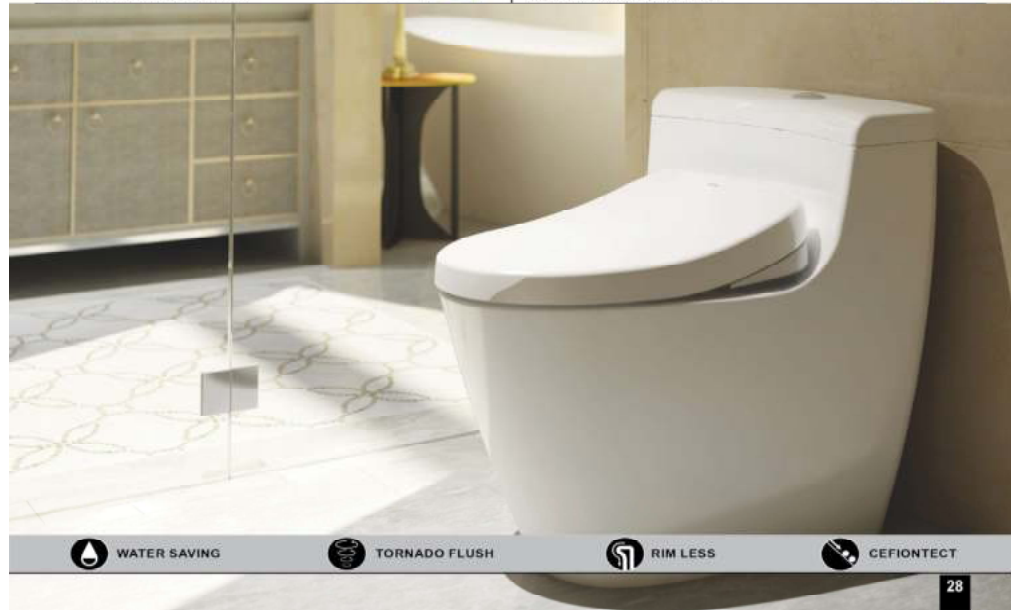

WATER SAVING

TORNADO FLUSH

RIM LESS

CEFIONTECT

WATER SAVING

TORNADO FLUSH

RIM LESS

CEFIONTECT