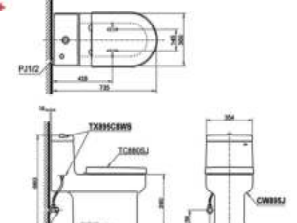

One-Piece Toilet
Flush system : Wash Down
Bowl Shape : Elongated
Rough-In : 305mm (S-Trap)
Seat & Cover : TC8805J
Size : 360W X 720D X 660H mm