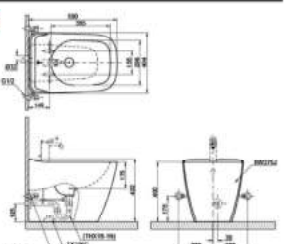

Wall Faced Bidet w/ Invisible Fixing Kit
Bowl Shape : Square Elongated
Size : 404W x 590D x 422H mm