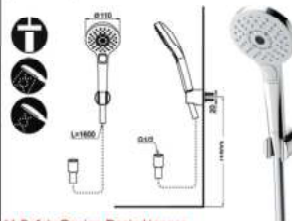

### TBW01010D

Wall-Hung Hand Shower \*4  
(3 Modes)

\*4 Safety Design Resin Hanger