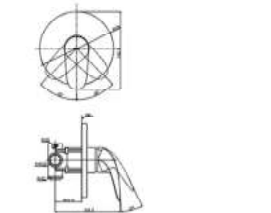

TBS03303B

Concealed Shower Mixer (with valve)