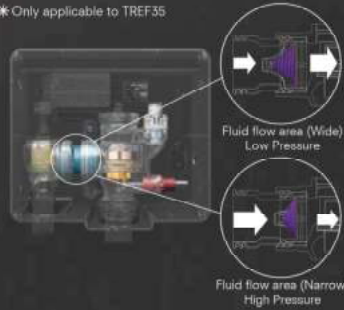

New Flushing Technology

When there are water pressure fluctuations, a spring contracts to maintain water volume and force at a constant level.

*Only applicable to TREF35