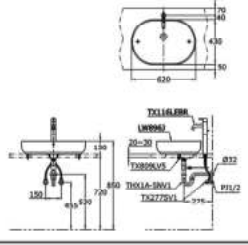

LAVATORIES

LAVATORIES