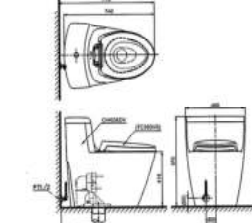

C636DE#XW

Eco-max One-Piece Toilet
Flush System : Tornado
Bowl Shape : Elongated
Rough-In : 305mm (S-Trap)
Seat & Cover : TC393VS
Size : 490W X 740D X 670H mm

CW895JW OMNI +