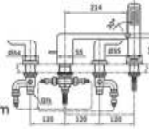

TX447SKBR - SA

Bath & Shower Set W/ Hand Shower
(4 Holes)

Spout Opening
Distance :
Height : 89 mm
Length : 214 mm