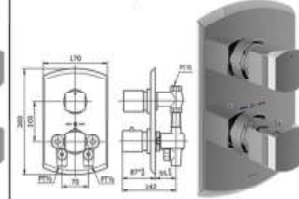

TX451SKBR

Thermostat
Bath or Shower Mixer
W/ Diverter & Stop Valve