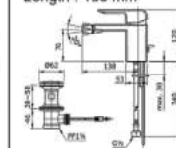

MINI UNIT

Ø112mm

mass
710g

COCKTAIL - SERIES

TX115LKBR - SA

Single lever Lavatory Faucet
W/ Pop-Up Waste

Spout Opening
Distance :
Height : 77 mm
Length : 115 mm

TX116LKBR - SA

Single lever Lavatory Faucet for Tall Vessel
W/ Pop-Up Waste

Spout Opening
Distance :
Height : 230 mm
Length : 115 mm

TX474SKV1BR

Single lever - Bath & Shower Mixer

TX471SKV1BR

Single lever - Shower Mixer

TX303BKBR - SA

Single lever Bidet Faucet
W/ Pop-Up Waste

Spout Opening
Distance :
Height : 76 mm
Length : 138 mm

TX447SKBR - SA

Bath & Shower Set W/ Hand Shower
(4 Holes)

Spout Opening
Distance :
Height : 89 mm
Length : 214 mm

TX467SKBR

Bath Filler (3 Holes)
W/ Pop-Up Waste

Spout Opening
Distance :
Height : 89 mm
Length : 214 mm

TX119LKBR - SA

2 Handle Lavatory Faucet (3 Holes)
W/ Pop-Up Waste

Spout Opening
Distance :
Height : 59 mm
Length : 115 mm

TX473SKBR

Thermostat
Bath & Shower Mixer
W/Diverter & Stop Valve

TX451SKBR

Thermostat
Bath or Shower Mixer
W/ Diverter & Stop Valve

TX442SKN

Single Lever
Bath & Shower Mixer W/ Diverter

1 OUTLET

2 OUTLET

3 OUTLET