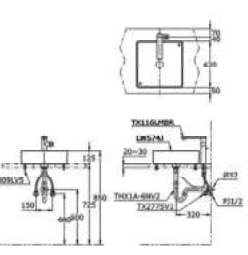

LAVATORIES

LAVATORIES