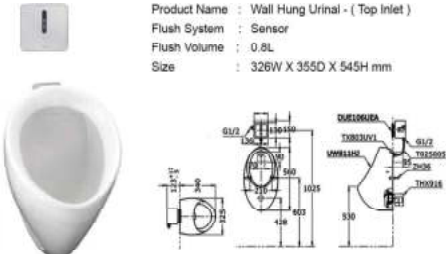

UW104HJ + DUE126UK