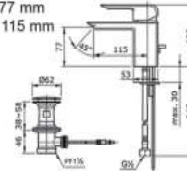

COCKTAIL - SERIES

TX115LKBR - SA

Single lever Lavatory Faucet
W/ Pop-Up Waste

Spout Opening
Distance :
Height : 77 mm
Length : 115 mm