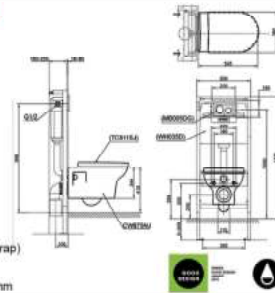

CW875NJ OMNI +

Wall Hung Toilet
Flush System : Wash Down
Bowl Shape : D-Shape
Rough-In : H=180mm (P-Trap)
Seat & Cover : TC8115J
Size : 360W X 545D X 344H mm

CW142Y