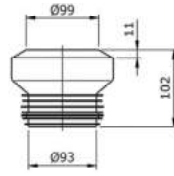

TX215C

Slip-In Connector