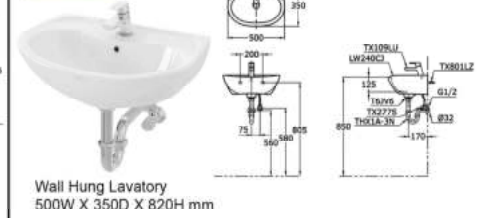

WALL HUNG URINAL & FLUSH VALVE

UW58HJW + DUE126UK

Product Name : Wall Hung Urinal - (Top Inlet)
Flush System : Sensor
Flush Volume : 0.8L
Size : 330W X 365D X 690H mm

UW104HJ + DUE126UK

Product Name : Wall Hung Urinal - (Top Inlet)
Flush System : Sensor
Flush Volume : 0.8L
Size : 326W X 355D X 545H mm

UW447HJT1 + DUE126UK

Product Name : Wall Hung Urinal Back Inlet
Type W/ Built-in Sensor AC 220V Operated
Flush System : Sensor
Flush Volume : 0.4L
Size : 444W X 356D X 685H mm

DUE126UK

Product Name : In-wall Sensor Urinal Flush Valve
Flush System : Sensor /
Flush Volume : 0.5L
Power Source : "DC" Battery
Panel Material : Stainless steel panel
Water Pressure : 0.05MPa ~ 0.75MPa
Size : 115W X 7D X 115H mm
Sensing Distance : 800mm away from the front of inductive window

U57

Product Name : Wall Hung Urinal - (Back Inlet)
Flush System : Manual
Flush Volume : 0.8L
Size : 330W X 310D X 605H mm

T60RN

Product Name : Urinal Flush Valve
Min Water Pressure : 0.05 MPa
Max Water Pressure : 0.75 MPa
Flow Rate : 15.0 Lpm
Made in : STI - Indonesia

CW10J#W

Squatting Toilet
430W X 535D X 310H mm

URINAL

LAVATORIES

LW103CJ

Wall Hung Lavatory
580W X 550D X 850H mm

LW240CJ

Wall Hung Lavatory
500W X 350D X 820H mm

LW286CME5

Wall Hung Lavatory
550W X 430D X 512H mm

LW300CME5

Wall Hung Lavatory
500W X 430D X 468H mm

LW240CJ

Wall Hung Lavatory
500W X 350D X 820H mm

LW820CJ

Wall Hung Lavatory
700W X 550D X 526H mm

LW898CJW OMNI+

Wall Hung Lavatory
600W X 345D X 136H mm

SKW322B

Service Sink W/ back hanger + Pedestal
560W X 456D X 883H mm (Incl. Drain Waste)

T30ARQ13N

Wall Mounted Tap (Cold)

DL501SR S-TRAP

DL501P2S P-TRAP