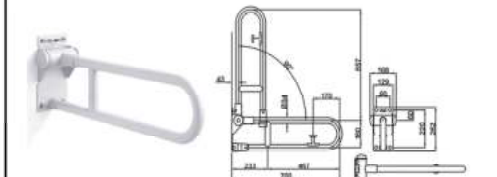

T112HK7 V1

GRAB BAR
160W X 700D X 262H mm