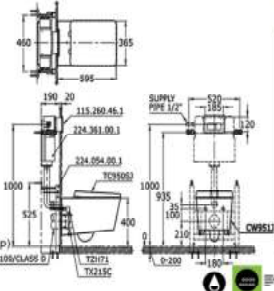

WALL HUNG TOILET - SET

CW951JWS TOJA

Wall Hung Toilet

Flush System : Wash Down
Bowl Shape : European
Rough-In : H=180mm (P-Trap)
Seat Cover : TC950SJ
Size : 368W X 595D X 351H mm

BW951J TOJA

Wall Hung Bidet
Size : 365W X 595D X 260H mm