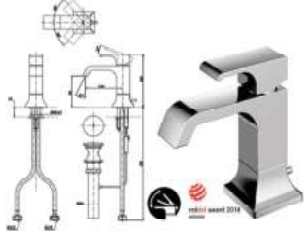

GC - SERIES

TLG08301D

Single Lever Lavatory Faucet w/ Pop-up Waste (Short)