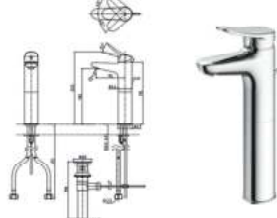

### TBG03303B

Single Lever Shower Mixer \*Need TBN01001D

**LF - SERIES**

**TLS04301D**

Single Lavatory Faucet With Pop Up

**TLS04304D**

Single Lavatory Faucet With Pop Up(Middle)

**TLS04307D**