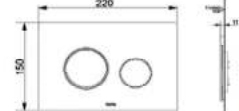

MB005DGN

Product Name : Flush Panel
Flush System : Auto Dual Flush
Colour : Glass White
Material : Glass/ABS
Size : 220W X 11D X 150H (mm)