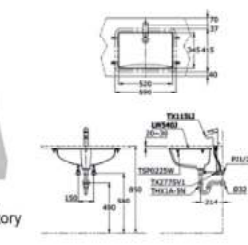

Square Under Counter Lavatory
635W x 315D x 200H mm