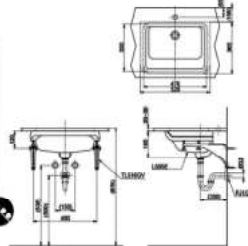

## LAVATORIES

**LW651JK1**

Round Under Counter Lavatory  
570W x 423D x 300H mm

**L505E**

Under Counter Lavatory  
528W x 365D x 185H mm

**LW569ME5T1**

Round Under Counter Lavatory  
432W x 355D x 200H mm

**LW647CJ**