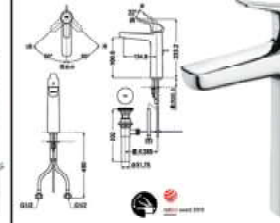

TLG03303D

Single lever Lavatory Faucet for Semi-tall Vessel W/ Pop-Up Waste