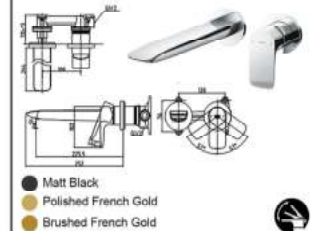

TLG04310D

Wall Mounted Single Lavatory Faucet (Long) (w/o Waste Fitting)