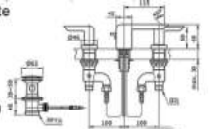

TX119LKBR - SA

2 Handle Lavatory Faucet (3 Holes)
W/ Pop-Up Waste

Spout Opening
Distance :
Height : 59 mm
Length : 115 mm