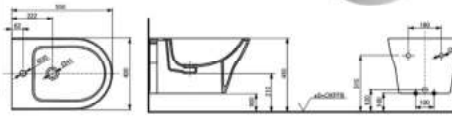

WALL HUNG TOILET - SET

CW951JWS TOJA

Wall Hung Toilet

Flush System : Wash Down
Bowl Shape : European
Rough-In : H=180mm (P-Trap)
Seat Cover : TC950SJ
Size : 368W X 595D X 351H mm

BW951J TOJA

Wall Hung Bidet
Size : 365W X 595D X 260H mm

CW812RA LE MUSE

Wall Hung Toilet

Bowl Shape : Elongated
Rough-In : H=180mm (P-Trap)
Seat & Cover : TC811SJ
Flush System : TORNADO (4.5/3L)
Size : 380W X 595D X 335H mm

BW812J LE MUSE

Wall Hung Bidet
Size : 380W X 595D X 315H mm

CW162Y URBANIQUE

Wall Hung Toilet

Flush System : Tornado
Bowl Shape : D-Shape
Rough-In : H=180mm (P-Trap)
Seat Cover : TC390CVK
Size : 394W X 530D X 339H mm

B162E URBANIQUE

Wall Hung Bidet
Size : 400W X 550D X 410H mm

TOILET - SET

CW274JWS ALISEI

Wall Hung Toilet w/ Invisible Fixing Kit
Flush System : TORNADO (4.5/3L)
Bowl Shape : Square Elongated
Rough-In : 180 mm (P-Trap)
Seat & Cover : TC273SJ
Size : 404W x 590D x 330H mm
with CEFIONTECT

BW274JWS ALISEI

Wall Hung Bidet w/ Invisible Fixing Kit
Bowl Shape : Square Elongated
Size : 404W x 590D x 325H mm

CW275JWS ALISEI

Wall Faced Closet Toilet
Flush System : Tornado Flush
Bowl Shape : Elongated
Rough-In : 180mm (P-Trap)
Seat & Cover : TC273SJ
Size : 404W X 590D X 400H mm

BW275JWS ALISEI

Wall Faced Bidet w/ Invisible Fixing Kit
Bowl Shape : Square Elongated
Size : 404W x 590D x 422H mm

CW822NJWS AVANTE

Wall Hung Toilet
Flush System : Wash Down
Bowl Shape : Elongated
Rough-In : H=180mm (P-Trap)
Seat & Cover : TC281SJ
Size : 360W X 540D X 330H mm

CW822RA

Flush System : TORNADO (4.5/3L)
Size : 380W x 540D x 330H mm

BW822NJ AVANTE

Wall Hung Bidet
Size : 360W X 540D X 320H mm

CW824NPJWS AVANTE

Round Wall Faced Closet Toilet
Flush System : Wash Down
Bowl Shape : Round
Rough-In : H=180 mm (P-Trap)
Seat & Cover : TC282SJ
Size : 360W X 525D X 490H mm

BW823NJ AVANTE