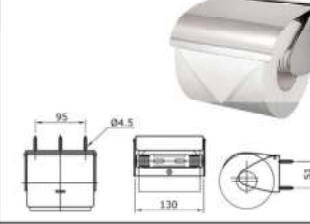

YH116

Product Name : Paper Holder
Material : Brass
Size : 130W X 95D X 51H mm