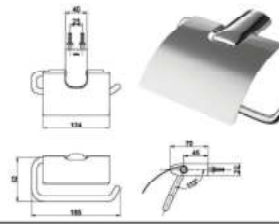

DSP41

Product Name : Paper Holder
Material : Brass
Size : 105W X 70D X 62H mm