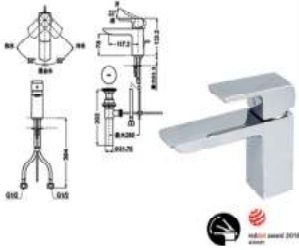

GR - SERIES

TLG02301D

Single lever Lavatory Faucet
W/ Pop-Up Waste