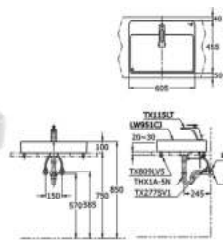

LAVATORIES

LAVATORIES