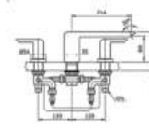

TX467SKBR

Bath Filler (3 Holes)
W/ Pop-Up Waste

Spout Opening
Distance :
Height : 89 mm
Length : 214 mm