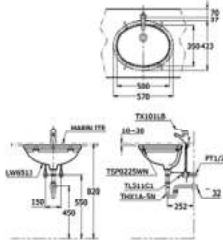

LAVATORIES

LAVATORIES