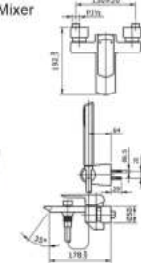

Spout Opening  
Distance :  
Height : 230 mm  
Length : 115 mm

**TX474SKV1BR**

Single lever - Bath & Shower Mixer

**TX471SKV1BR**

Single lever - Shower Mixer

**TX303BKBR - SA**

Single lever Bidet Faucet  
W/ Pop-Up Waste