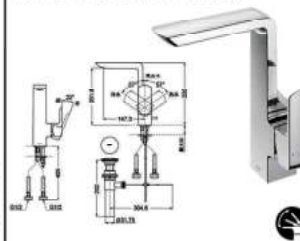

TLG02309D

Single lever Lavatory Faucet
W/ Pop-Up Waste (Side Handle)