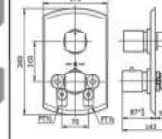

TX451SKBR

Thermostat
Bath or Shower Mixer
W/ Diverter & Stop Valve