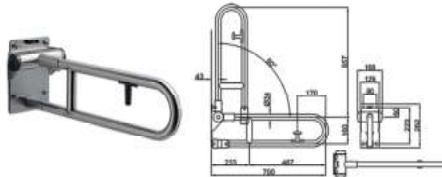

T113HK7 V1

GRAB BAR
160W X 700D X 262H mm