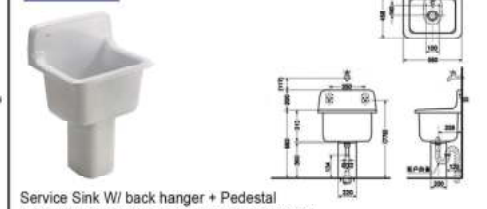

### SKW322B

Service Sink W/ back hanger + Pedestal  
 560W X 456D X 883H mm ( Incl. Drain Waste )