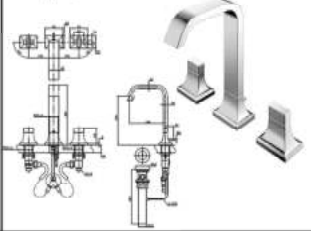

TLG08201D

2 Handle Lavatory Faucet (3-Holes) w/ Pop-up Waste