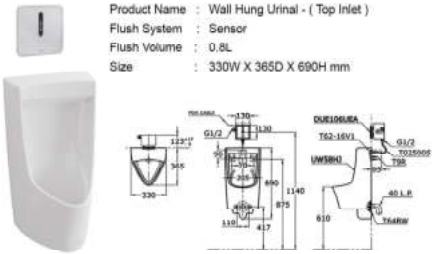

WALL HUNG URINAL & FLUSH VALVE

UW58HJW + DUE126UK