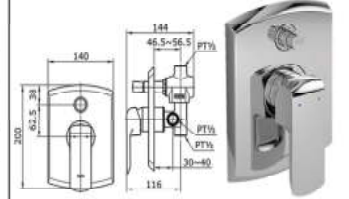

TX442SKN

Single Lever
Bath & Shower Mixer W/ Diverter

1 OUTLET

2 OUTLET

3 OUTLET