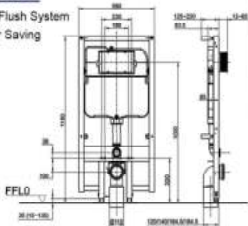

CONCEALED TANK & FLUSH PANEL

WH172AUD

Product Name : Concealed tank with Frame
Water Use : 4.8L / 3L
Water Pressure : 0.05MPa ~ 0.75MPa

FEATURES

- > Dual Flush System
- > Water Saving