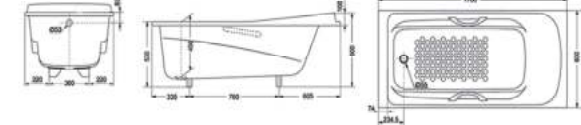

PPY1760HPE#W

Product Name : Pearl Bathtub
Capacity : 230L
Size : W:1700 X D:800 X H:600 (mm)