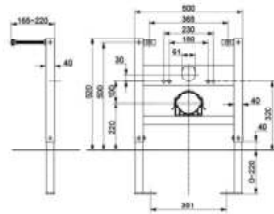

CONCEALED TANK & FLUSH PANEL

WH172AUD

Product Name : Concealed tank with Frame
Water Use : 4.8L / 3L
Water Pressure : 0.05MPa ~ 0.75MPa

FEATURES

- > Dual Flush System
- > Water Saving

WH172AAT

Product Name : Concealed tank with Frame
Water Use : 4.5L / 3L
Water Pressure : 0.05MPa ~ 0.75MPa

FEATURES

- > Compatible with WASHLET+
- > Dual Flush System
- > Water Saving
- > Auto-Flushing

MB003CPR2

Flush System : Dual
Colour : Matt Silver
Material : ABS
Size : 242W X 36D X 156H

MB170P#SS

MB174P#SS

MB171M#SS

MB175M#SS

WH036D

Product Name : Concealed tank with Frame
Flush System : Sensor
Water Use : 4.8L / 3L
Water Pressure : 0.1MPa ~ 0.75MPa

FEATURES :

MB005DGN

Product Name : Flush Panel
Flush System : Auto Dual Flush
Colour : Glass White
Material : Glass/ABS
Size : 220W X 11D X 150H (mm)

WH005

Product Name : Concealed Frame
Width : 500mm
Depth : 165~220mm
Height : 480~520mm

FEATURES :

NOTE :

Suitable Toilet : NEOREST LE 1 CW994P

WALL HUNG TOILET

CW512YR / 7EE0007 / TC501CVK RENESSE

Wall Hung Toilet
Flush system : Tornado
Bowl Shape : Elongated
Rough-in : H=180mm (P-Trap)
Size : 392W X 582D X 336H mm
Soft Close Seat & Cover - TC501CVK with CEFIONTECT

CW542ME5

Wall Hung Toilet
Flush System : TORNADO (4.5/3L)
Bowl Shape : D-Shape
Rough-in : 180 mm (P-Trap)
Seat & Cover : TC513A (Made in Germany)
Size : 380W x 580D x 335H mm
with CEFIONTECT

CW522A

Wall Hung Toilet
Flush System : TORNADO (4.5/3L)
Bowl Shape : Square Elongated
Rough-in : 180 mm (P-Trap)
Seat & Cover : TC512A (Made in Germany)
Size : 380W x 580D x 335H mm
with CEFIONTECT

CW553EA

Wall Hung Toilet
Flush system : Tornado Flush
Bowl Shape : D-Shape
Rough-in : H=220mm (P-Trap)
Seat & Cover : TC513A
Size : 380W x 540D X 335H mm
with CEFIONTECT

CW875NJ OMNI +