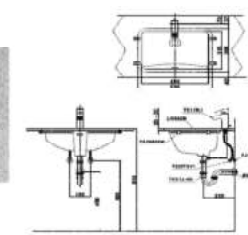

**LW540JK2**

Square Under Counter Lavatory  
450W x 360D x 200H mm

**L501CE**

Round Self Rimming Lavatory  
508W x 432D x 25H mm

**LW542MUNW1**

Under Counter Lavatory  
315W x 480D x 206H mm