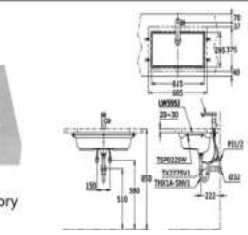

Square Semi Recessed Lavatory  
520W x 420D x 300H mm

**LW587JW**

Round Under Counter Lavatory  
539W x 437D x 190H mm

**LW595J**

Square Under Counter Lavatory  
635W x 315D x 200H mm

**L548**

Round Under Counter Lavatory  
600W x 420D x 215H mm