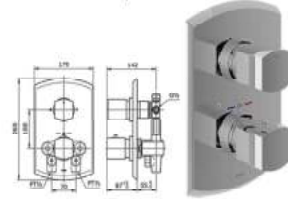

TX473SKBR

Thermostat
Bath & Shower Mixer
W/Diverter & Stop Valve