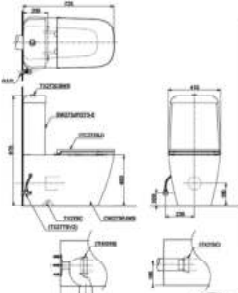

WATER CLOSET - (Close Coupled Toilet)

CW273PJWS

Close Couple Toilet
Flush System : Tornado Flush
Bowl Shape : Elongated
Rough-In : 220 mm (THX918) - (S-Trap)
Seat & Cover : TC2735J
Size : 410W X 725D X 875H mm

Matching Socket : THX918