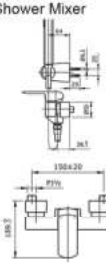

TX474SKV1BR

Single lever - Bath & Shower Mixer

TX471SKV1BR

Single lever - Shower Mixer