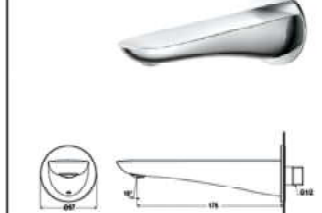

TBG01001D

Bath Spout