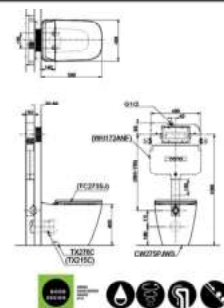

CW275JWS ALISEI

Wall Faced Closet Toilet
Flush System : Tornado Flush
Bowl Shape : Elongated
Rough-In : 180mm (P-Trap)
Seat & Cover : TC273SJ
Size : 404W X 590D X 400H mm

BW275JWS ALISEI