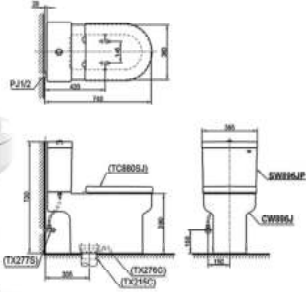

Close Couple Toilet
Flush system : Wash Down
Bowl Shape : D-Shape
Rough-In : 305mm (S-Trap)
Seat & Cover : TC8805J
Size : 385W X 740D X 730H mm