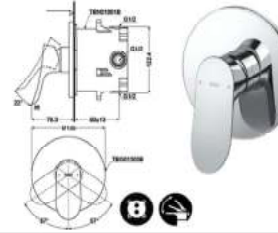

TBG01303B

Concealed Shower Mixer with Diverter
*Need TBN01001D