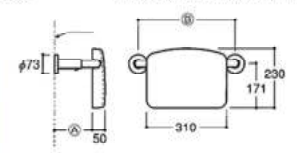

EWC292

Product Name : Back Cushion Rest
Size : 310W X 50D X 230H (mm)