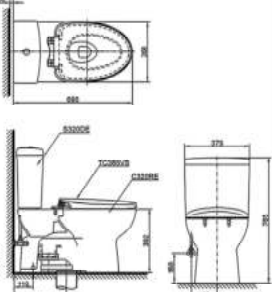

C320E1#W

Close Coupled Toilet
Flush System : Siphon
Bowl Shape : Elongated
Rough-In : 180mm (P-Trap)
305mm (S-Trap)
Seat & Cover : TC385VS
Size : 379W X 695D X 783H mm

CW896JWS