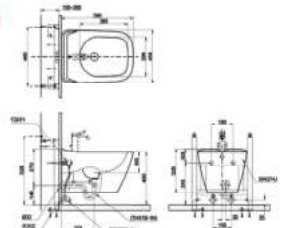

### BW274JWS ALISEI

Wall Hung Bidet w/ Invisible Fixing Kit  
Bowl Shape : Square Elongated  
Size : 404W x 590D x 325H mm