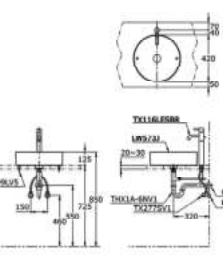

LAVATORIES

LAVATORIES