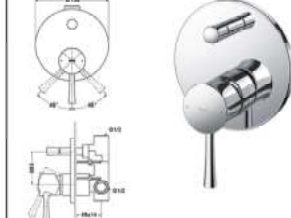

TBS02304B

Concealed Shower Mixer (with Valve)