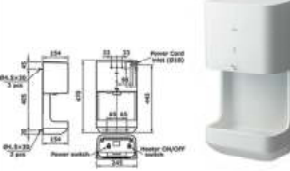

TYC322W

Product name : High Speed Hand Dryer with Drain Tank
Air Heater : On / Off - Drying Time : 5 - 9 Sec
Power : AC 220 - 240V
Weight : 3kg - Material : Aluminium
Size : 245W X 134D X 226H mm