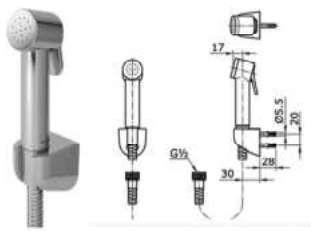

THX20SECR

Shower Spray (Chrome)