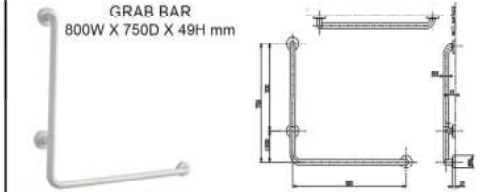

T112CL V1

GRAB BAR
800W X 750D X 49H mm