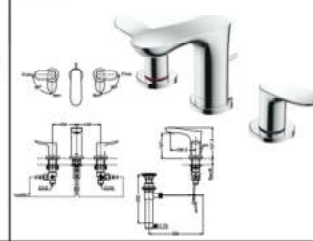

TLG01201D

Wide Spread Faucet - Two Handle Lavatory
Faucet