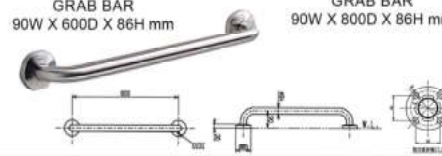

DISABLED TOILET AREA (MULTIPURPOSE HANDRAIL- S.S) ♿

T113B6 V1

GRAB BAR
90W X 600D X 86H mm