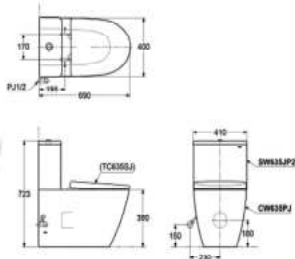

CW635PJWS

Close Coupled Toilet
Flush System : Wash Down
Bowl Shape : Elongated
Rough-In : 180mm (P-Trap)
250mm (S-Trap)
Seat & Cover : TC6355J
Size : 400W X 690D X 723H mm

Matching Socket : THX918