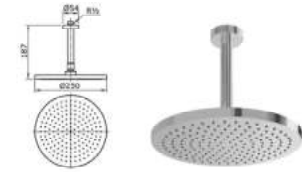

TX491SNK

Ceiling Mount Shower Head
(L= 200 mm, Ø= 250 mm) (Wall Type)
(L= 400 mm, Ø= 250 mm) (Wall Type)