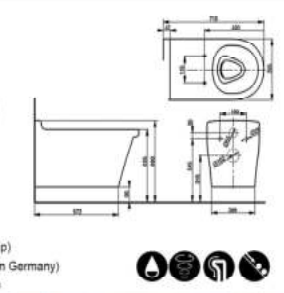

CONCEALED TANK & FLUSH PANEL

WH172AUD

Product Name : Concealed tank with Frame
Water Use : 4.8L / 3L
Water Pressure : 0.05MPa ~ 0.75MPa

FEATURES

- > Dual Flush System
- > Water Saving

WH172AAT

Product Name : Concealed tank with Frame
Water Use : 4.5L / 3L
Water Pressure : 0.05MPa ~ 0.75MPa

FEATURES

- > Compatible with WASHLET+
- > Dual Flush System
- > Water Saving
- > Auto-Flushing

MB003CPR2

Flush System : Dual
Colour : Matt Silver
Material : ABS
Size : 242W X 36D X 156H

MB170P#SS

MB174P#SS

MB171M#SS

MB175M#SS

WH036D

Product Name : Concealed tank with Frame
Flush System : Sensor
Water Use : 4.8L / 3L
Water Pressure : 0.1MPa ~ 0.75MPa

FEATURES :

MB005DGN

Product Name : Flush Panel
Flush System : Auto Dual Flush
Colour : Glass White
Material : Glass/ABS
Size : 220W X 11D X 150H (mm)

WH005

Product Name : Concealed Frame
Width : 500mm
Depth : 165~220mm
Height : 480~520mm

FEATURES :

NOTE :

Suitable Toilet : NEOREST LE 1 CW994P

WALL HUNG TOILET

CW512YR / 7EE0007 / TC501CVK RENESSE

Wall Hung Toilet
Flush system : Tornado
Bowl Shape : Elongated
Rough-in : H=180mm (P-Trap)
Size : 392W X 582D X 336H mm
Soft Close Seat & Cover - TC501CVK with CEFIONTECT

CW542ME5

Wall Hung Toilet
Flush System : TORNADO (4.5/3L)
Bowl Shape : D-Shape
Rough-in : 180 mm (P-Trap)
Seat & Cover : TC513A (Made in Germany)
Size : 380W x 580D x 335H mm
with CEFIONTECT

CW522A

Wall Hung Toilet
Flush System : TORNADO (4.5/3L)
Bowl Shape : Square Elongated
Rough-in : 180 mm (P-Trap)
Seat & Cover : TC512A (Made in Germany)
Size : 380W x 580D x 335H mm
with CEFIONTECT

CW553EA

Wall Hung Toilet
Flush system : Tornado Flush
Bowl Shape : D-Shape
Rough-in : H=220mm (P-Trap)
Seat & Cover : TC513A
Size : 380W x 540D X 335H mm
with CEFIONTECT

CW875NJ OMNI +