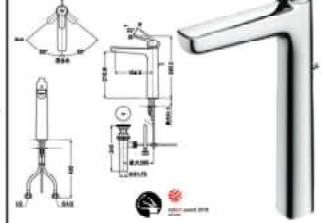

TLG03305D

Single lever Lavatory Faucet for Tall Vessel W/ Pop-Up Waste