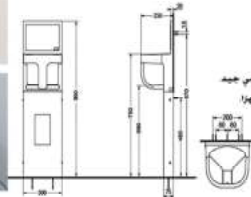

تعليمات السلامة :

- يرجى اتباع دليل التثبيت بدقة لتثبيت المنتج .
- يسمح فقط بالتركيب على أرضية خرسانية .
- لضمان استخدام آمن - يرجى القيام بعمل فحص يومي جيد .
- كرسي الأطفال مصمم للأطفال من سن 5 إلى 30 شهرا .
- يمكن أن يجلس بشكل مستقل .