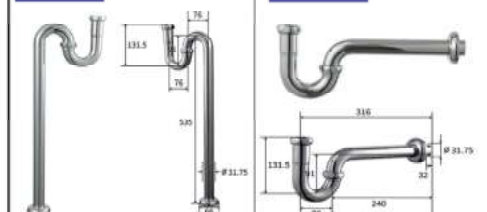

DL501SR S-TRAP