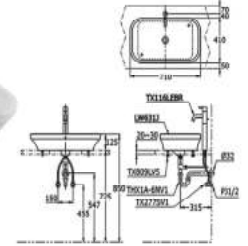

## LAVATORIES

**LW951CJW TOJA**

Console Lavatory  
605W x 455D x 100H mm

**LW631JW**

Console Lavatory  
710W x 410D x 125H mm

**LW952JW TOJA**

Console Lavatory  
570W x 355D x 100H mm

**LW630JW**