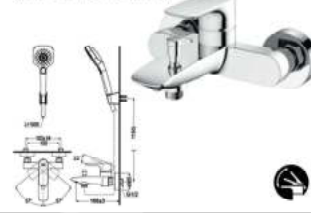

TBG04302D

Exposed Mixing Faucet (Bath & Shower Mixer)