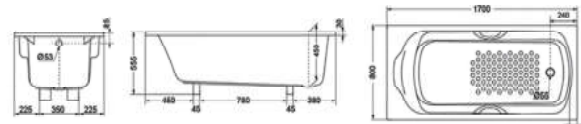

PAY1750HPE#W

Product Name : Acrylic Bathtub
Capacity : 157L
Size : W:1700 X D:800 X H:555 (mm)