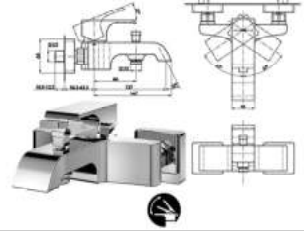

TBG08302B

Exposed Single Lever Bath & Shower Mixer