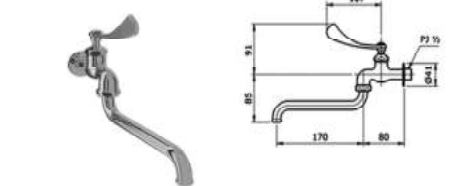

T30ARQ13N

Wall Mounted Tap (Cold)