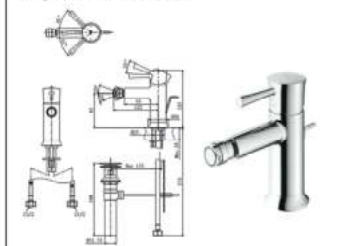

TRS02301D

Single lever Bidet Faucet.