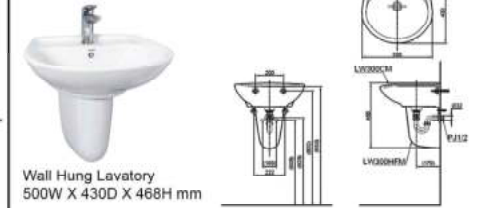

WALL HUNG URINAL & FLUSH VALVE

UW58HJW + DUE126UK

Product Name : Wall Hung Urinal - (Top Inlet)
Flush System : Sensor
Flush Volume : 0.8L
Size : 330W X 365D X 690H mm

UW104HJ + DUE126UK

Product Name : Wall Hung Urinal - (Top Inlet)
Flush System : Sensor
Flush Volume : 0.8L
Size : 326W X 355D X 545H mm

UW447HJT1 + DUE126UK

Product Name : Wall Hung Urinal Back Inlet
Type W/ Built-in Sensor AC 220V Operated
Flush System : Sensor
Flush Volume : 0.4L
Size : 444W X 356D X 685H mm

DUE126UK

Product Name : In-wall Sensor Urinal Flush Valve
Flush System : Sensor /
Flush Volume : 0.5L
Power Source : "DC" Battery
Panel Material : Stainless steel panel
Water Pressure : 0.05MPa ~ 0.75MPa
Size : 115W X 7D X 115H mm
Sensing Distance : 800mm away from the front of inductive window

U57

Product Name : Wall Hung Urinal - (Back Inlet)
Flush System : Manual
Flush Volume : 0.8L
Size : 330W X 310D X 605H mm

T60RN

Product Name : Urinal Flush Valve
Min Water Pressure : 0.05 MPa
Max Water Pressure : 0.75 MPa
Flow Rate : 15.0 Lpm
Made in : STI - Indonesia

CW10J#W

Squatting Toilet
430W X 535D X 310H mm

URINAL

LAVATORIES

LW103CJ

Wall Hung Lavatory
580W X 550D X 850H mm

LW240CJ

Wall Hung Lavatory
500W X 350D X 820H mm

LW286CME5

Wall Hung Lavatory
550W X 430D X 512H mm

LW300CME5

Wall Hung Lavatory
500W X 430D X 468H mm

LW240CJ

Wall Hung Lavatory
500W X 350D X 820H mm

LW820CJ

Wall Hung Lavatory
700W X 550D X 526H mm

LW898CJW OMNI+

Wall Hung Lavatory
600W X 345D X 136H mm

SKW322B

Service Sink W/ back hanger + Pedestal
560W X 456D X 883H mm (Incl. Drain Waste)

T30ARQ13N

Wall Mounted Tap (Cold)

DL501SR S-TRAP

DL501P2S P-TRAP