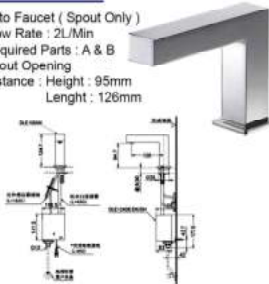

DLE106ANM

Auto Faucet (Spout Only)
Flow Rate : 2L/Min
Required Parts : A & B
Spout Opening
Distance : Height : 95mm
Length : 126mm