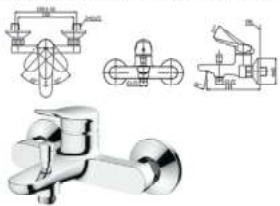

TBS04302D

Exposed Mixing Faucet (Bath & Shower)