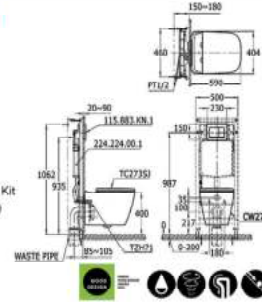

TOILET - SET

CW274JWS ALISEI

Wall Hung Toilet w/ Invisible Fixing Kit
Flush System : TORNADO (4.5/3L)
Bowl Shape : Square Elongated
Rough-In : 180 mm (P-Trap)
Seat & Cover : TC273SJ
Size : 404W x 590D x 330H mm
with CEFIONTECT