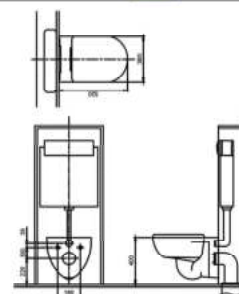

CW182ME5

Wall Hung Toilet
Flush System : Wash Down
Bowl Shape : D-Shape
Rough-In : H=180mm (P-Trap)
Seat & Cover : TC506VS
Size : 355W X 520D X 344H mm