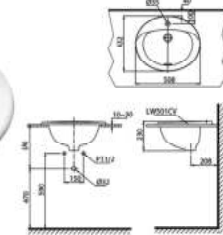

**LW540JK2**

Square Under Counter Lavatory  
450W x 360D x 200H mm

**L501CE**

Round Self Rimming Lavatory  
508W x 432D x 25H mm

**LW542MUNW1**

Under Counter Lavatory  
315W x 480D x 206H mm