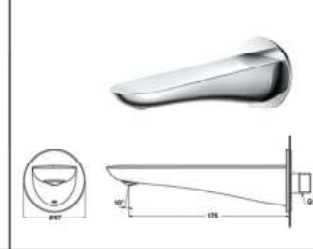

TBG01001D

Bath Spout