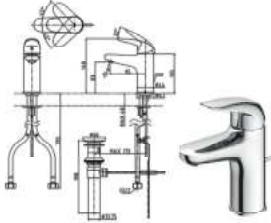

LC - SERIES

TLS03301D

Single Lavatory Faucet With Pop UP