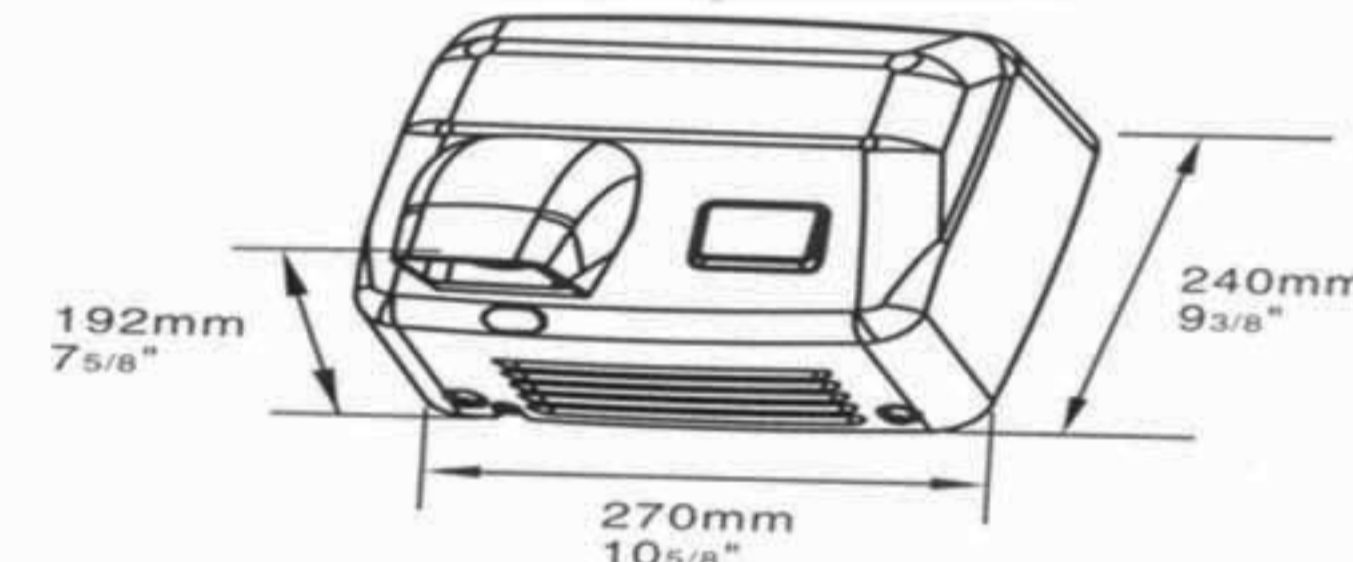

Voltage : 220V - 60Hz
Rated Power : 2500W